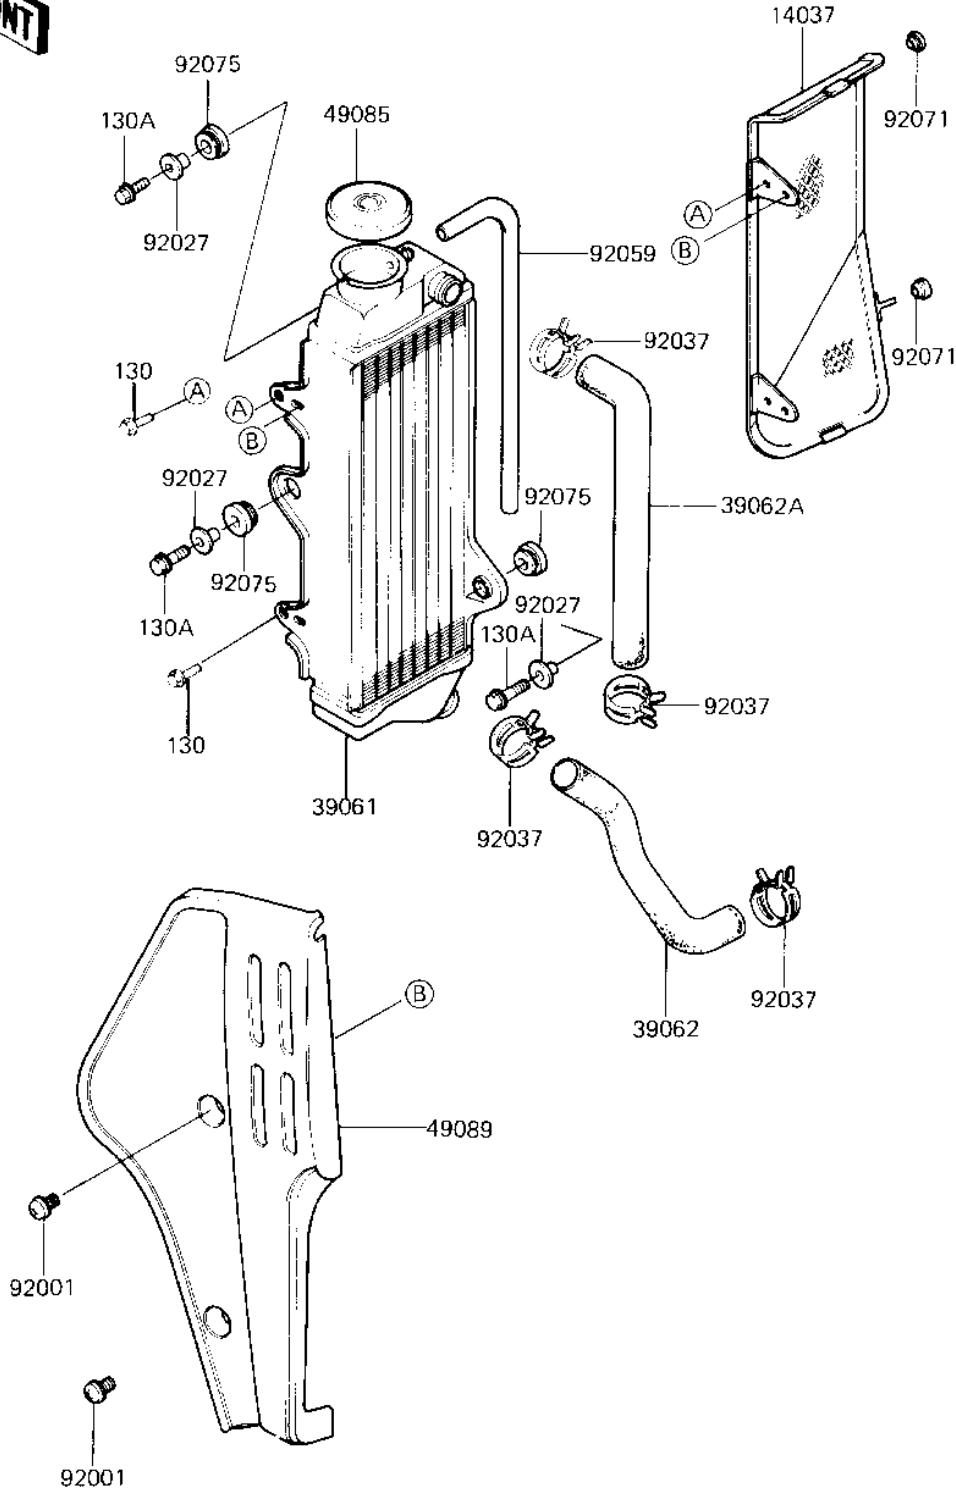

1983 KX125 PARTS DIAGRAM

RADIATOR

1.3032-0002

1983 KX125 PARTS LIST

RADIATOR

ITEM NAME	PART NUMBER	QUANTITY
SCREEN,RADIATOR (Ref # 14037)	14037-1002	1
EXCHANGER-ASSY-HEAT (Ref # 39061)	39061-1004	1
HOSE-COOLING,RADIATOR (Ref # 39062)	39062-1005	1
HOSE-COOLING,RADIATOR (Ref # 39062A)	39062-1006	1
CAP-ASSY-PRESSURE (Ref # 49085)	49085-1002	1
SHROUD-ENGINE,L.GREEN (Ref # 49089)	49089-1001-6W	1
SCREW,6X10 (Ref # 92001)	92009-1286	1
COLLAR,RADIATOR GUARD (Ref # 92027)	92027-1183	1
CLAMP,COOLING HOSE (Ref # 92037)	92037-1364	1
TUBE,RESERVE TANK (Ref # 92059)	92059-1202	1
GROMMET,RADIATOR (Ref # 92071)	92071-1038	1
DAMPER,RADIATOR (Ref # 92075)	92075-1352	1
BOLT-FLANGED,6X10 (Ref # 130)	130G0610	1
BOLT,FLANGED,6X20 (Ref # 130A)	130G0620	1