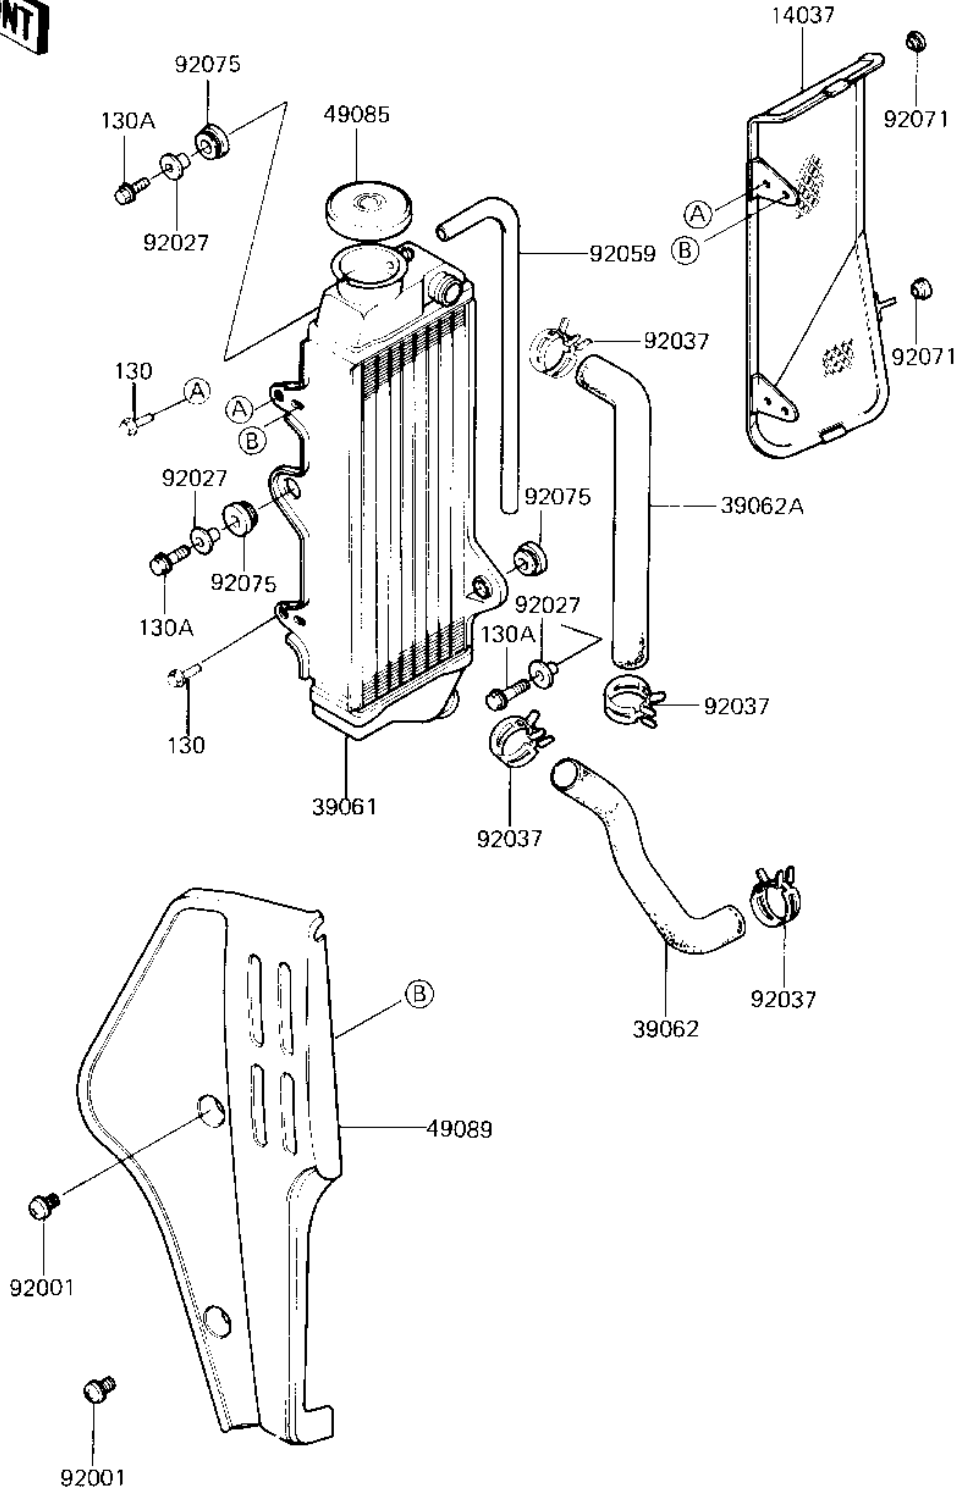

## 1982 KX125 PARTS DIAGRAM

RADIATOR

1.3032-0002

## 1982 KX125 PARTS LIST

### RADIATOR

ITEM NAME	PART NUMBER	QUANTITY
SCREEN,RADIATOR (Ref # 14037)	14037-1002	1
EXCHANGER-ASSY-HEAT (Ref # 39061)	39061-1004	1
HOSE-COOLING,RADIATOR (Ref # 39062)	39062-1005	1
HOSE-COOLING,RADIATOR (Ref # 39062A)	39062-1006	1
CAP-ASSY-PRESSURE (Ref # 49085)	49085-1002	1
SHROUD-ENGINE,L.GREEN (Ref # 49089)	49089-1001-6W	1
SCREW,6X10 (Ref # 92001)	92009-1286	1
COLLAR,RADIATOR GUARD (Ref # 92027)	92027-1183	1
CLAMP,COOLING HOSE (Ref # 92037)	92037-1364	1
TUBE,RESERVE TANK (Ref # 92059)	92059-1202	1
GROMMET,RADIATOR (Ref # 92071)	92071-1038	1
DAMPER,RADIATOR (Ref # 92075)	92075-1352	1
BOLT-FLANGED,6X10 (Ref # 130)	130G0610	1
BOLT,FLANGED,6X20 (Ref # 130A)	130G0620	1