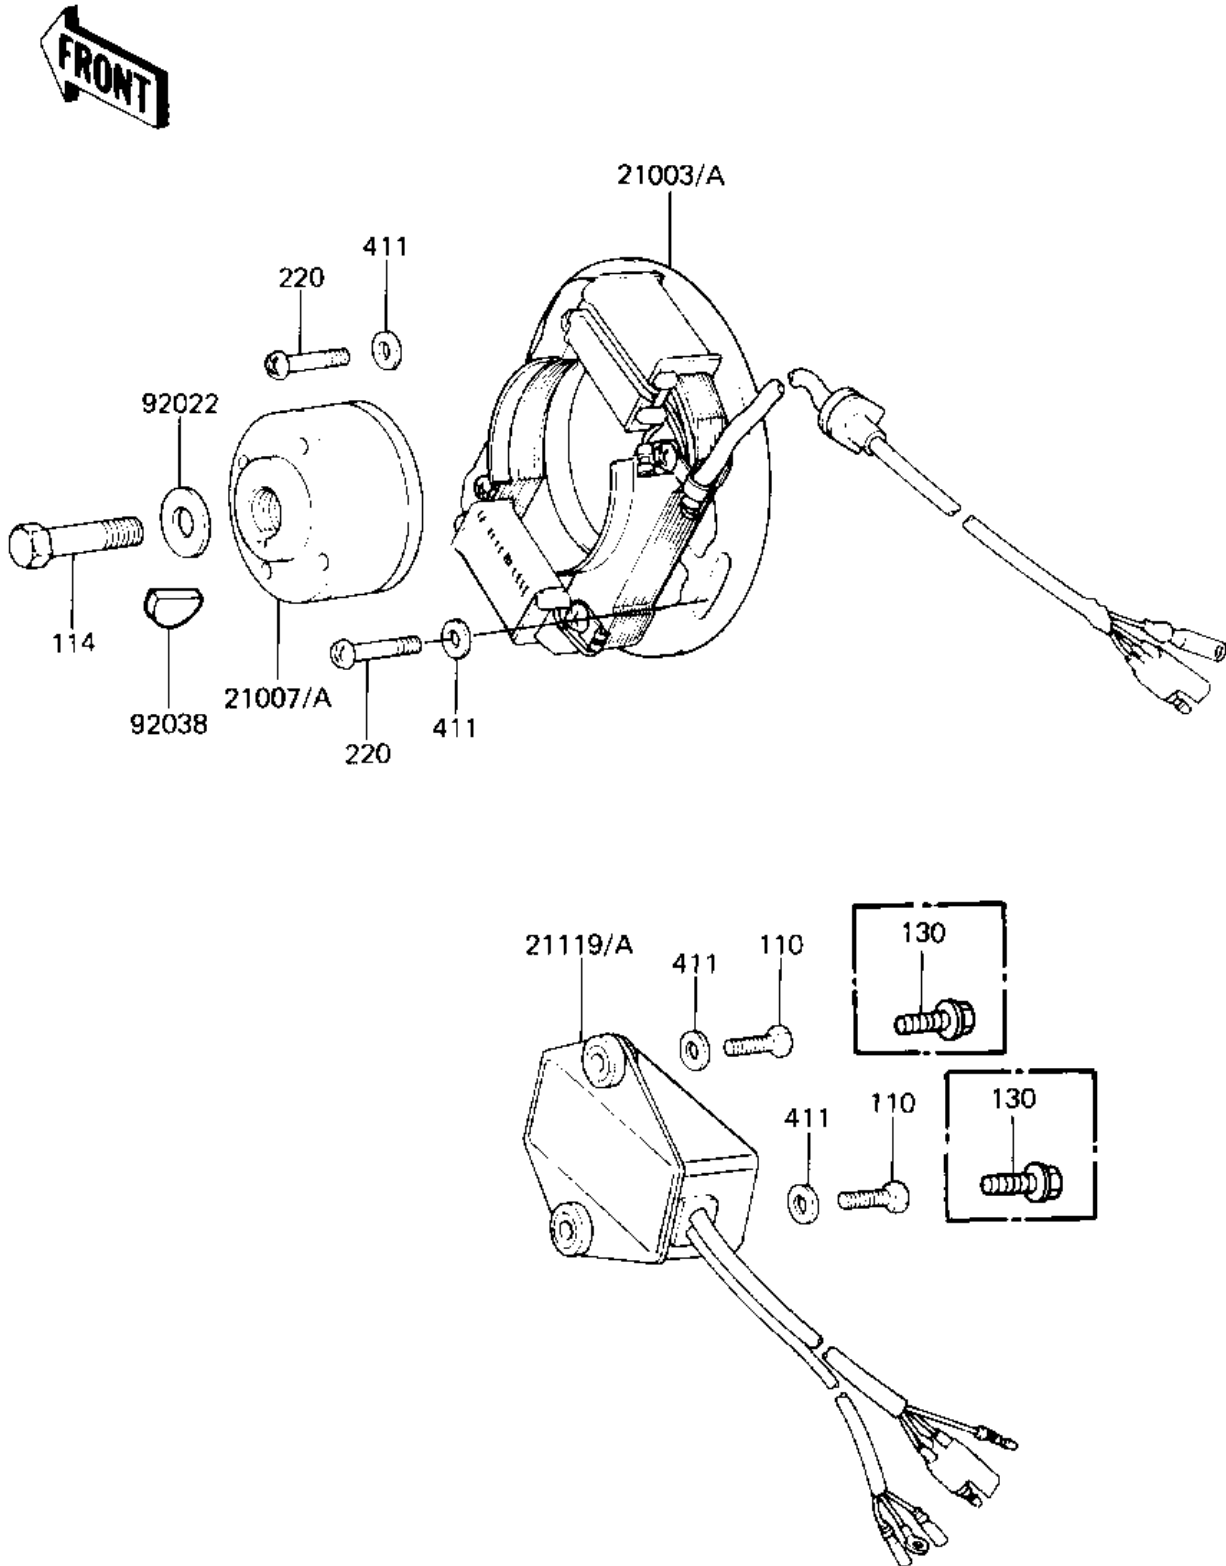

1983 KX125 PARTS DIAGRAM

IGNITION

E1810-0074

1983 KX125 PARTS LIST

IGNITION

ITEM NAME	PART NUMBER	QUANTITY
STATOR,MAGNETO (Ref # 21003)	21003-1074	1
ROTOR,MAGNETO (Ref # 21007A)	21007-1059	1
IGNITER (Ref # 21119A)	21119-1062	1
WASHER,PLAIN,8MM (Ref # 92022)	92022-276	1
WOODRUFF KEY (Ref # 92038)	92038-001	1
BOLT,SMALL UPSET (Ref # 114)	115G0835	1
BOLT-FLANGED,6X16 (Ref # 130)	130G0616	1
SCREW PAN HEAD 6X16 (Ref # 220)	220B0616	1
WASHER PLAIN 6MM (Ref # 411)	411B0600	1