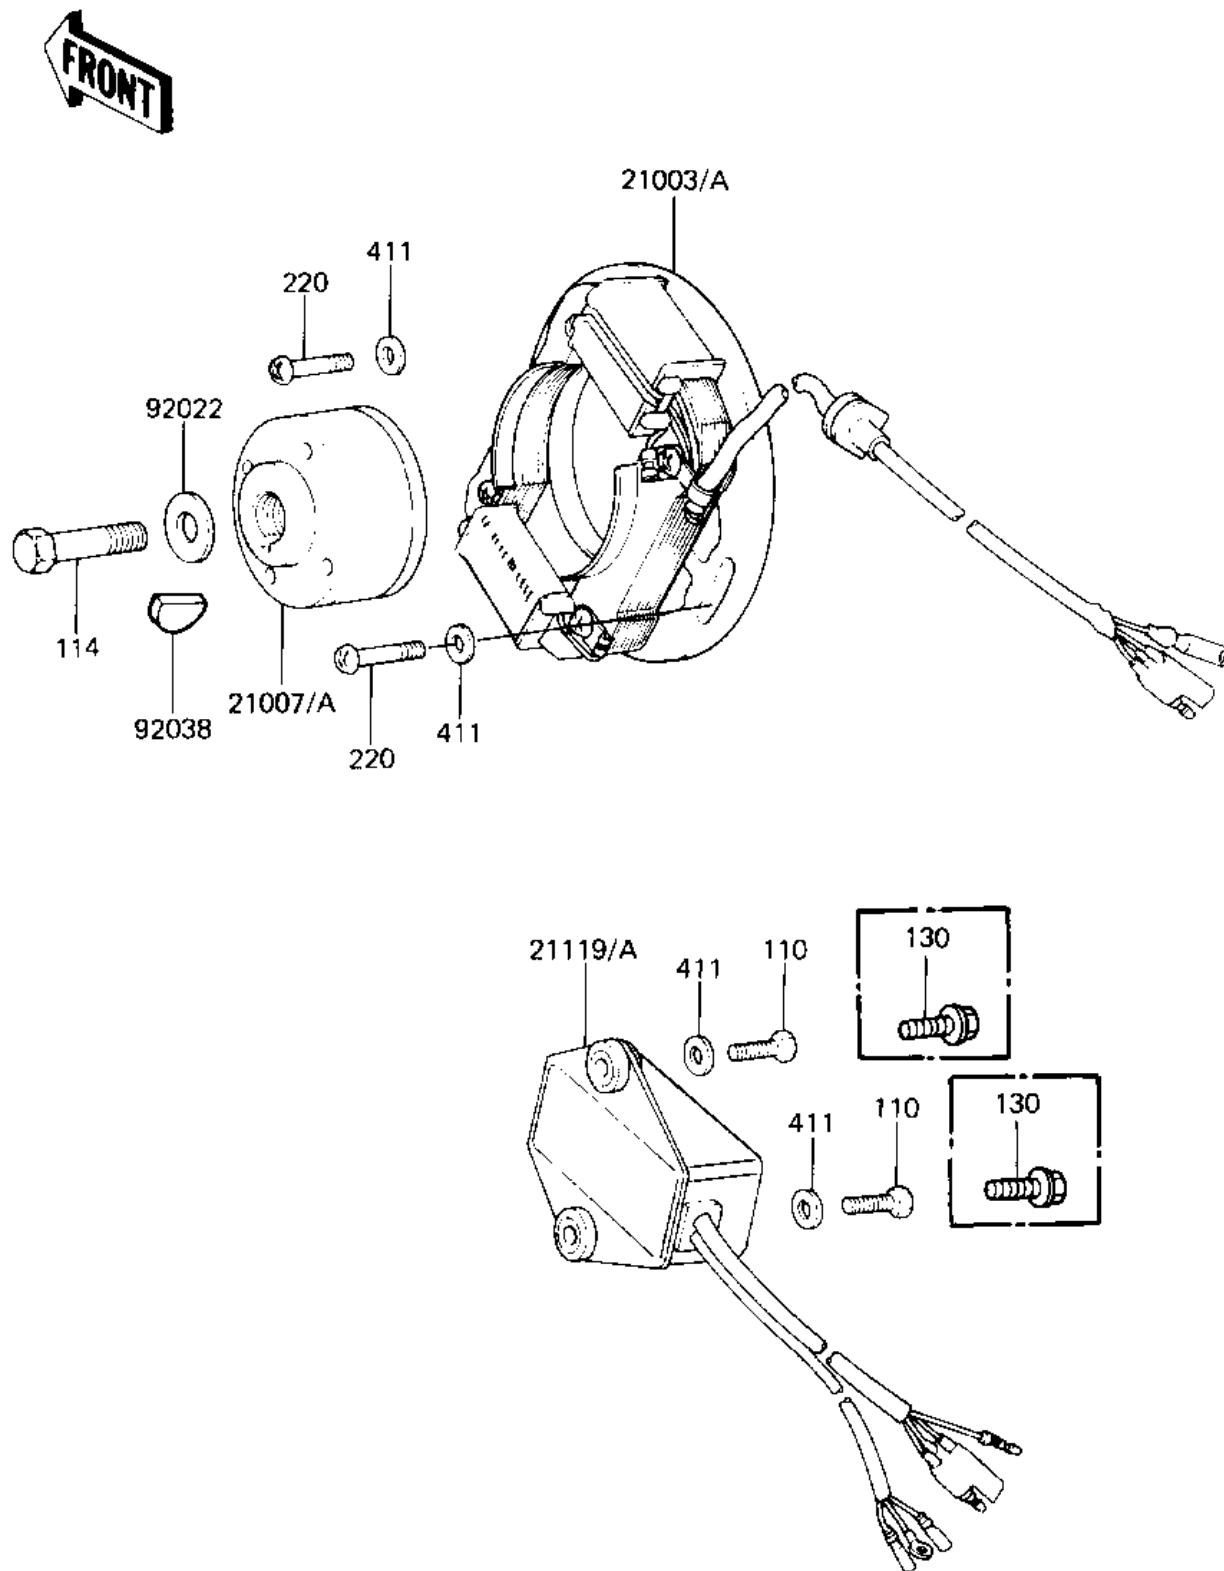

1982 KX125 PARTS DIAGRAM

IGNITION

E1810-0074

1982 KX125 PARTS LIST

IGNITION

ITEM NAME	PART NUMBER	QUANTITY
STATOR,MAGNETO (Ref # 21003A)	21003-1084	1
ROTOR (Ref # 21007)	21007-1047	1
IGNITER (Ref # 21119)	21119-1037	1
WASHER,PLAIN,8MM (Ref # 92022)	92022-276	1
WOODRUFF KEY (Ref # 92038)	92038-001	1
BOLT-UPSET,6X16 (Ref # 110)	112G0616	1
BOLT,SMALL UPSET (Ref # 114)	115G0835	1
SCREW PAN HEAD 6X16 (Ref # 220)	220B0616	1
WASHER PLAIN 6MM (Ref # 411)	411B0600	1