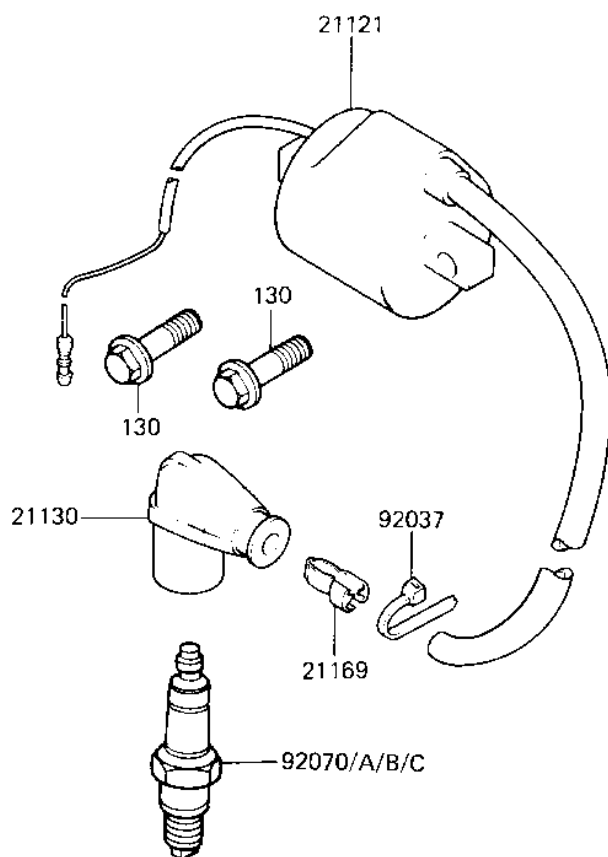

## 1982 KX125 PARTS DIAGRAM

IGNITION COIL

E1830-0138

## 1982 KX125 PARTS LIST

### IGNITION COIL

ITEM NAME	PART NUMBER	QUANTITY
COIL-IGNITION (Ref # 21121)	21121-1056	1
CAP,SPARK PLUG (Ref # 21130)	21130-1006	1
CAP ASSY,SPARK PLUG (Ref # 21160)	21160-1009	1
TERMINAL,PLUG CAP (Ref # 21169)	21169-001	1
CLAMP,SPARK PLUG CAP (Ref # 92037)	92037-1173	1
SPARK PLUG B9EV (Ref # 92070)	B9EV	1
UNAVAILABLE IN PRICE BOOK (Ref # 92070A)	92070-1054	1
BAND,SHORT (Ref # 92072)	92072-030	1
BAND,LONG (Ref # 92072A)	92072-032	1
BOLT-FLANGED,6X16 (Ref # 130)	130G0616	1