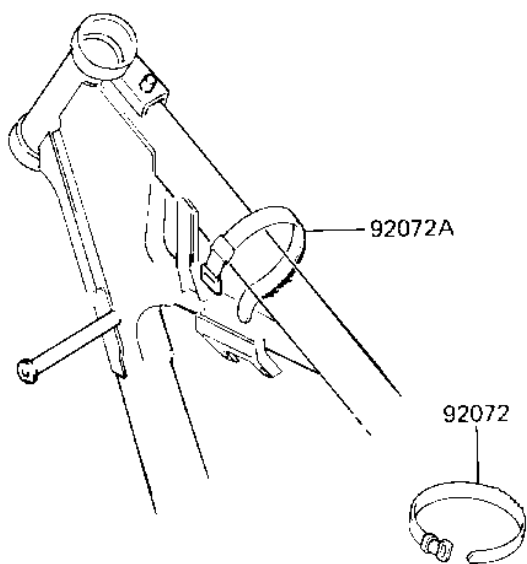

## 1982 KX125 PARTS DIAGRAM

IGNITION COIL

E1830-0138

## 1982 KX125 PARTS LIST

### IGNITION COIL

ITEM NAME	PART NUMBER	QUANTITY
COIL-IGNITION (Ref # 21121)	21121-1056	1
CAP,SPARK PLUG (Ref # 21130)	21130-1006	1
CAP ASSY,SPARK PLUG (Ref # 21160)	21160-1009	1
TERMINAL,PLUG CAP (Ref # 21169)	21169-001	1
CLAMP,SPARK PLUG CAP (Ref # 92037)	92037-1173	1
SPARK PLUG B9EV (Ref # 92070)	B9EV	1
UNAVAILABLE IN PRICE BOOK (Ref # 92070A)	92070-1054	1
BAND,SHORT (Ref # 92072)	92072-030	1
BAND,LONG (Ref # 92072A)	92072-032	1
BOLT-FLANGED,6X16 (Ref # 130)	130G0616	1