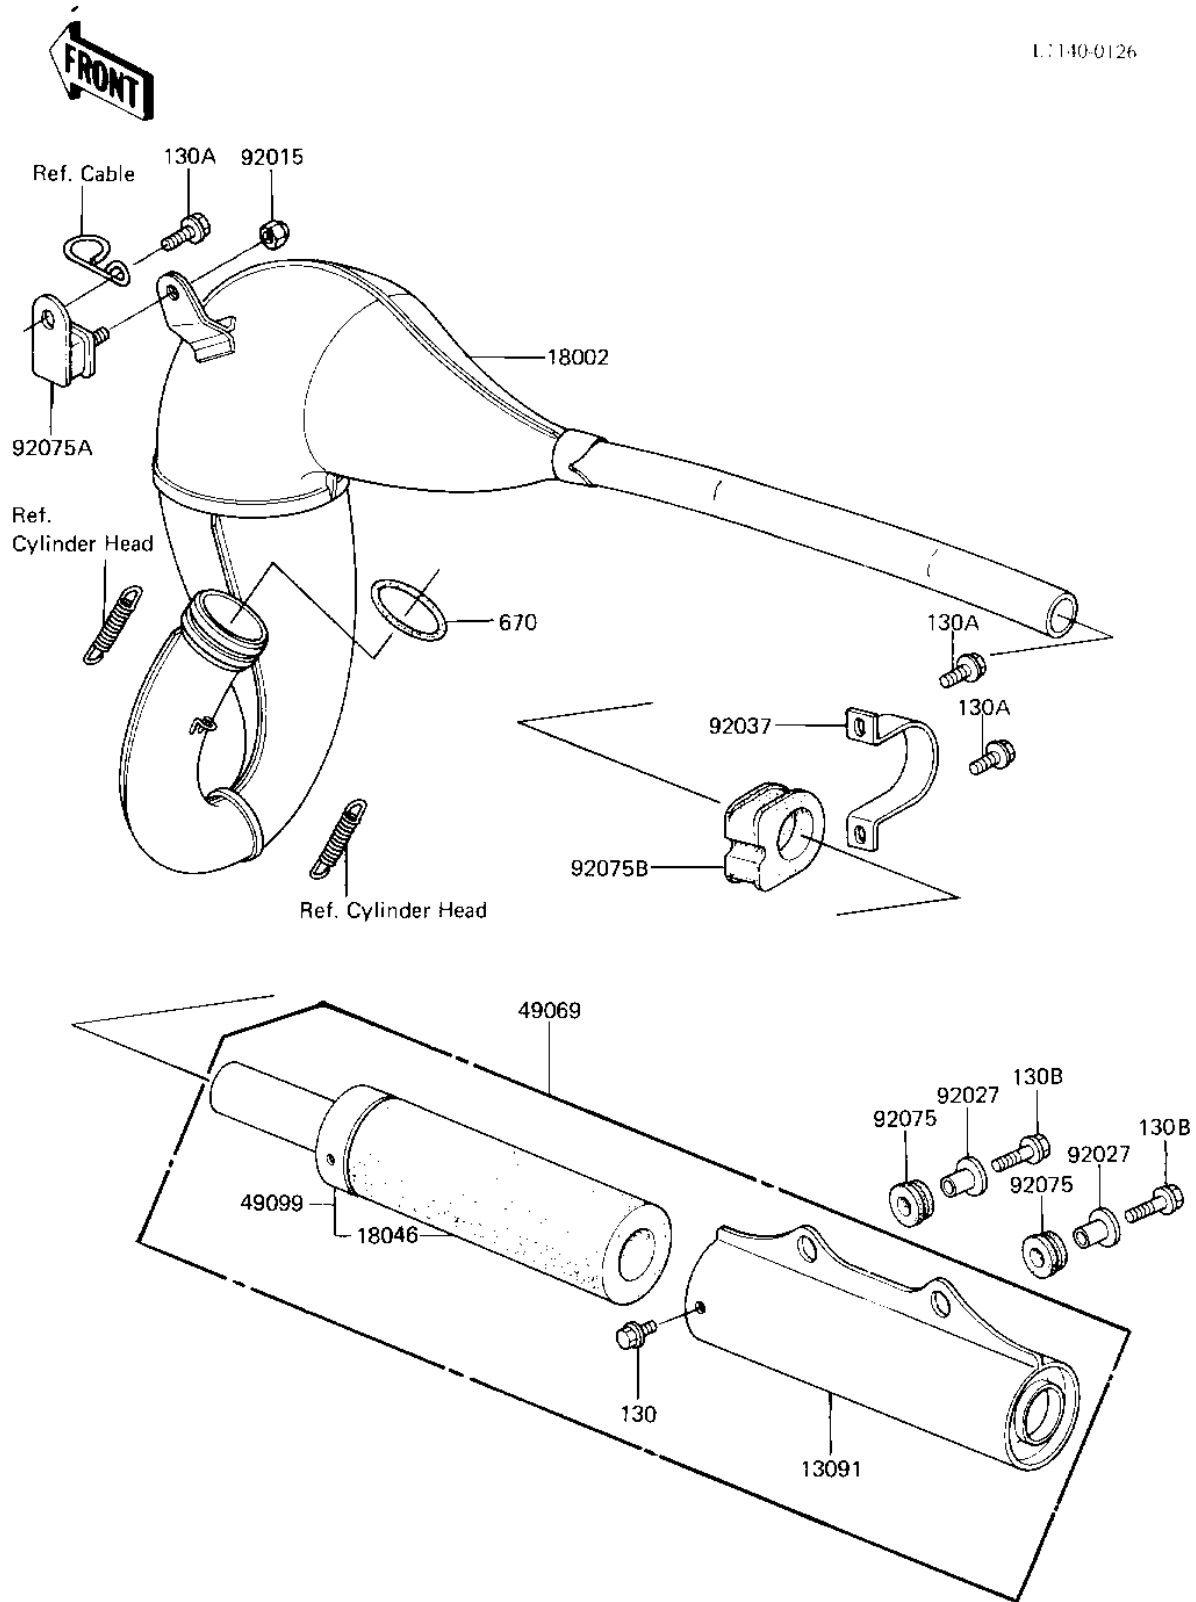

1983 KX125 PARTS DIAGRAM

MUFFLER (KX125-B2)

1983 KX125 PARTS LIST

MUFFLER (KX125-B2)

ITEM NAME	PART NUMBER	QUANTITY
HOLDER,MUFFLER (Ref # 13091)	13091-1165	1
BODY-COMP-MUFFLER (Ref # 18002)	18002-1293	1
WOOL,BAFFLE PIPE (Ref # 18046)	18046-1016	1
MUFFLER-ASSY (Ref # 49069)	49069-1007	1
BAFFLE-PIPE MUFFLER (Ref # 49099)	49099-1112	1
NUT-6MM (Ref # 92015)	92015-1078	1
COLLAR,SEAT (Ref # 92027)	92027-1062	1
CLAMP,MUFFLER CONNECT (Ref # 92037)	92037-1385	1
DAMPER, HEAD LMP FITT (Ref # 92075)	92075-1123	1
DAMPER,MUFFLER (Ref # 92075A)	92075-1891	1
DAMPER,MUFFLER CONNEC (Ref # 92075B)	92075-1440	1
BOLT-FLANGED (Ref # 130)	130G0508	1
BOLT,FLANGED,6X12 (Ref # 130A)	130G0612	1
BOLT,FLANGED,6X20 (Ref # 130B)	130G0620	1
"O" RING,45M/M (Ref # 670)	670E3045	1