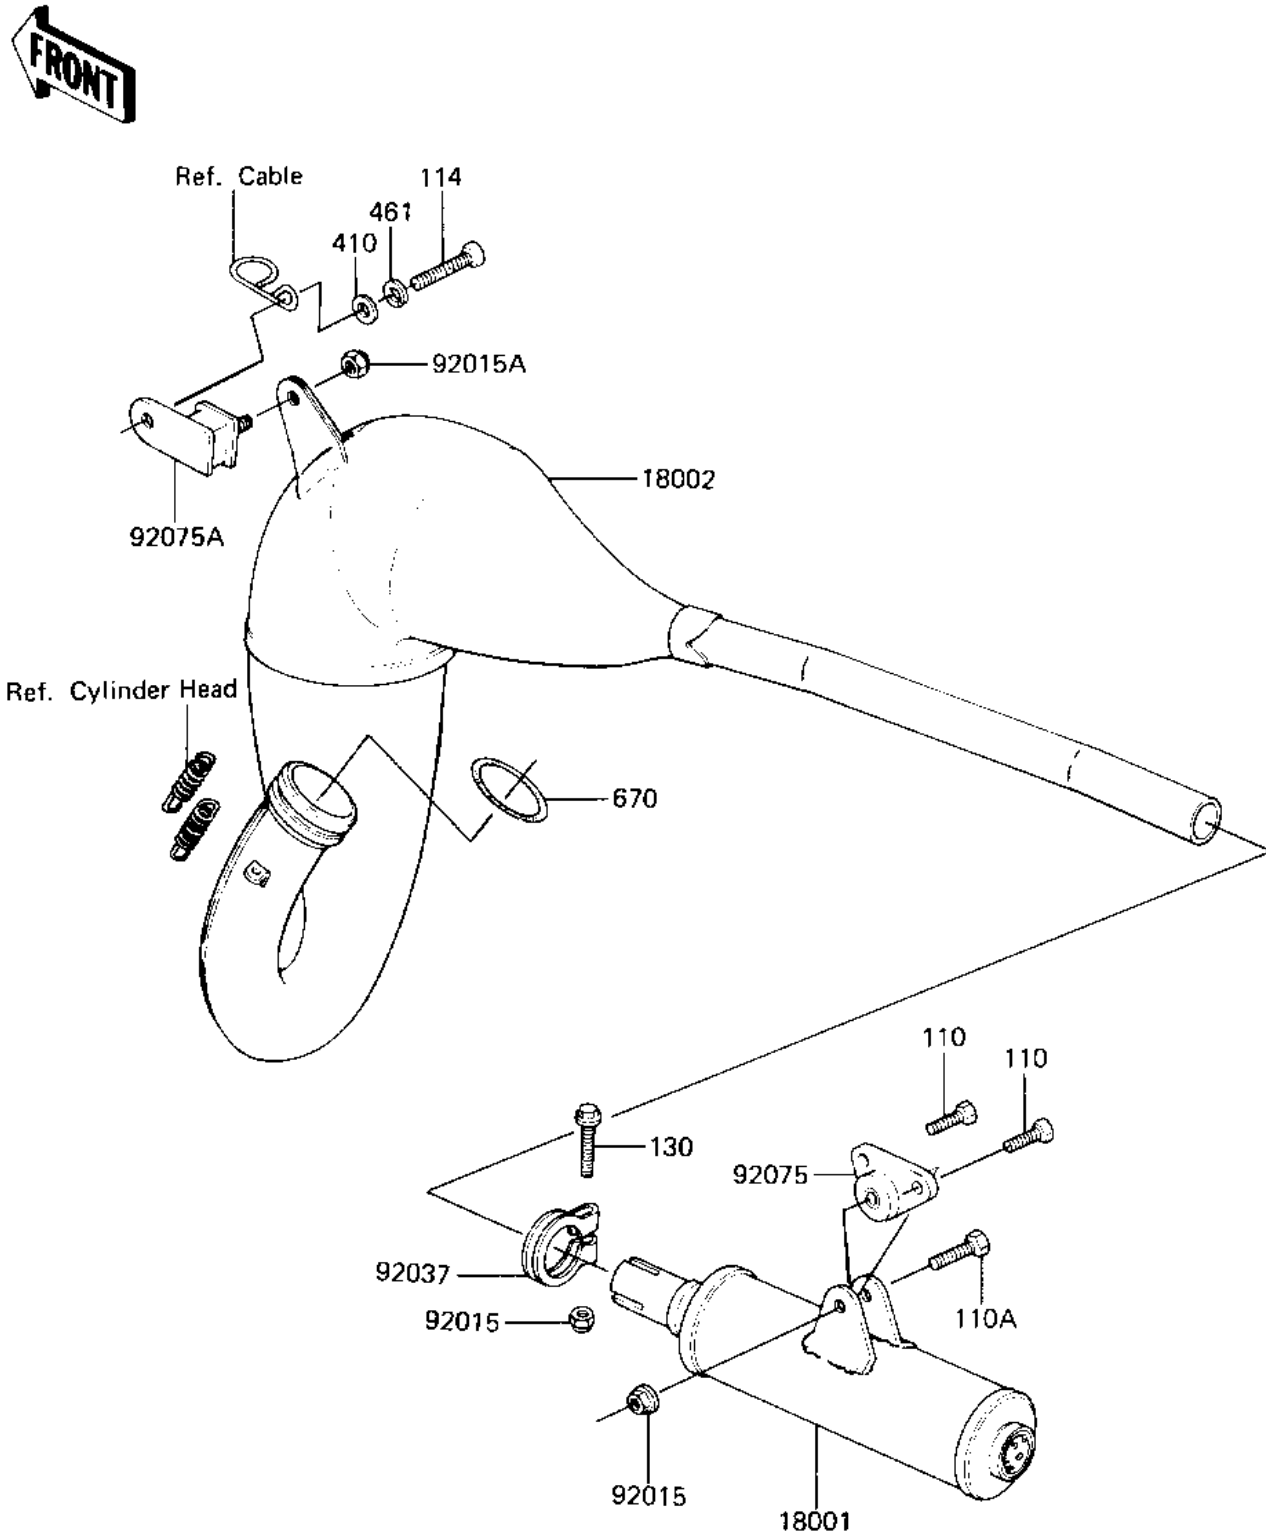

1983 KX125 PARTS DIAGRAM

MUFFLER (KX125-B1)

E.1140-0086

1983 KX125 PARTS LIST

MUFFLER (KX125-B1)

ITEM NAME	PART NUMBER	QUANTITY
MUFFLER (Ref # 18001)	18001-1270	1
BODY-COMP-MUFFLER (Ref # 18002)	18002-1220	1
NUT-6MM (Ref # 92015)	92015-1078	1
NUT,LOCK,8MM (Ref # 92015A)	92015-1124	1
CLAMP,MUFFLER (Ref # 92037)	92037-1169	1
DAMPER RUBBER (Ref # 92075)	92075-1046	1
DAMPER,MUFFLER FITING (Ref # 92075A)	92075-1060	1
BOLT-UPSET (Ref # 110)	112G0618	1
BOLT-UPSET (Ref # 110A)	112G0625	1
BOLT-SMALL-UPSET 8X25 (Ref # 114)	115G0825	1
BOLT,FLANGED,6X35 (Ref # 130)	130H0635	1
WASHER PLAIN 8MM (Ref # 410)	410B0800	1
WASHER SPRING 8MM (Ref # 461)	461F0800	1
"0" RING,45M/M (Ref # 670)	670E3045	1