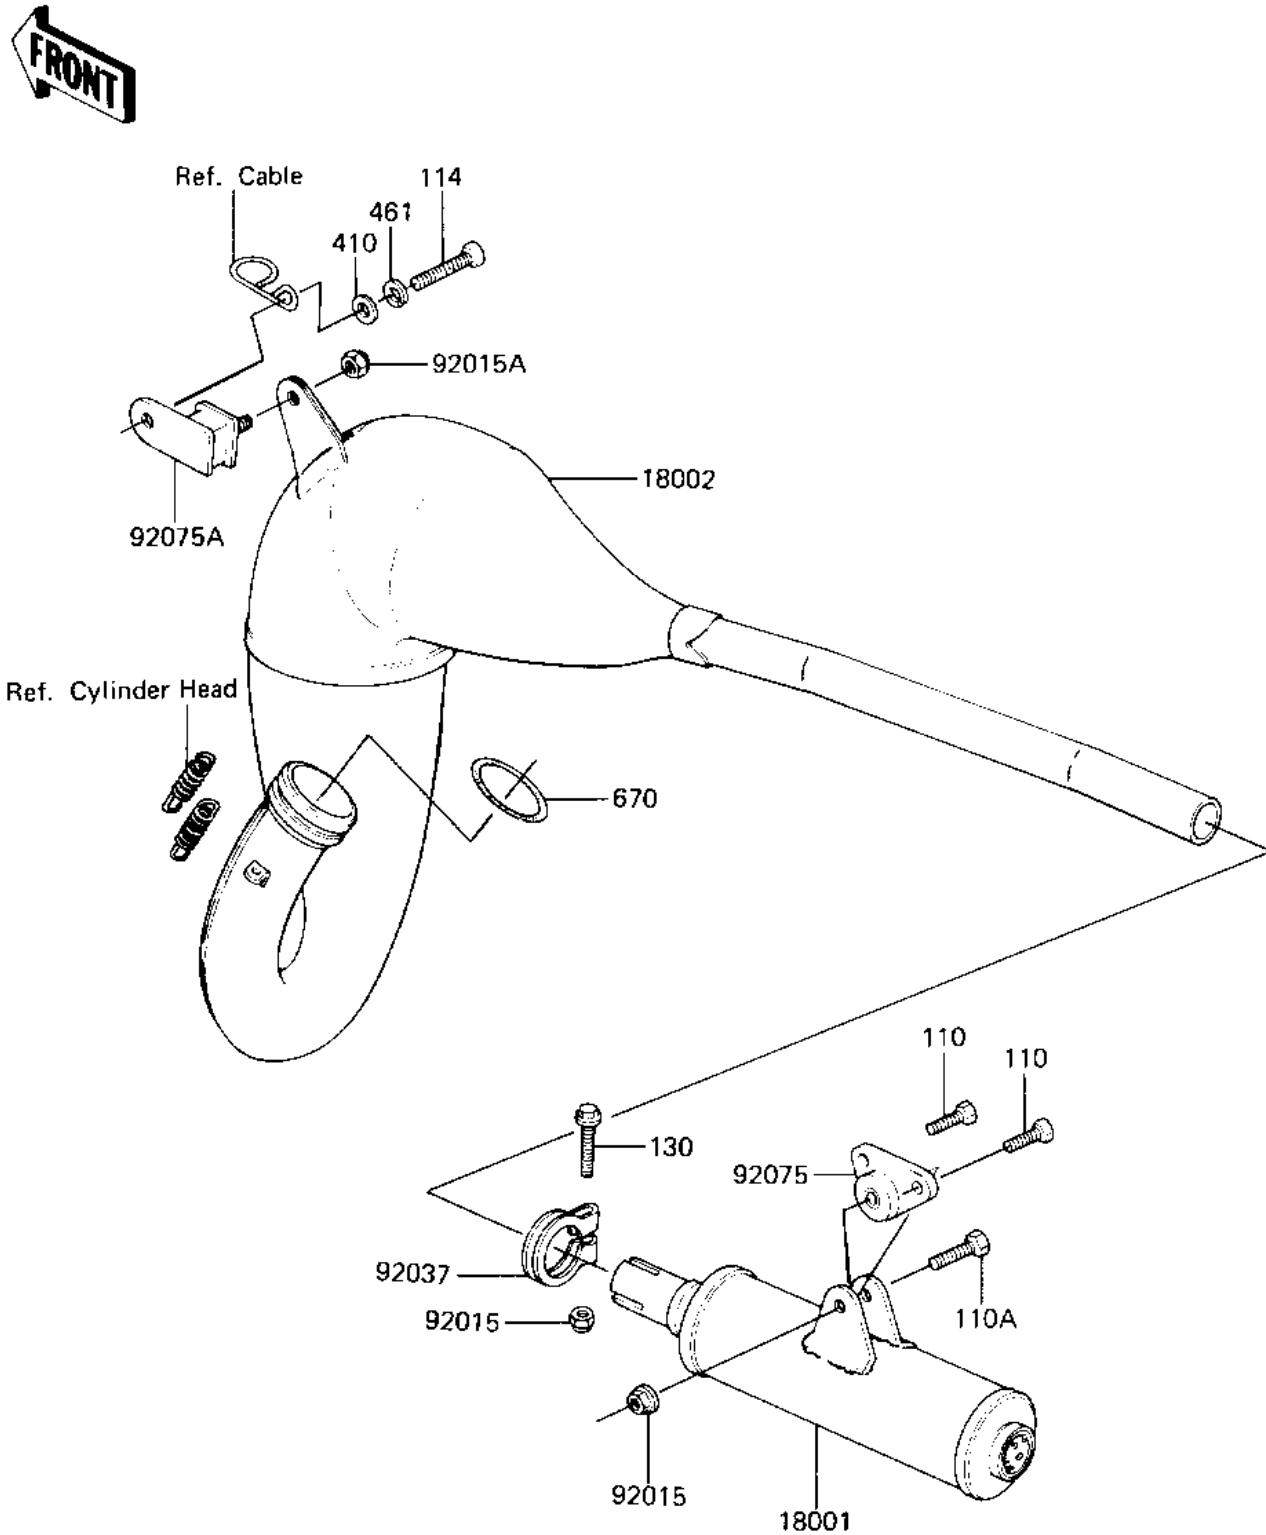

1982 KX125 PARTS DIAGRAM

MUFFLER (KX125-B1)

E.1140-0086

1982 KX125 PARTS LIST

MUFFLER (KX125-B1)

| ITEM NAME | PART NUMBER | QUANTITY |
|--------------------------------------|-------------|----------|
| MUFFLER (Ref # 18001) | 18001-1270 | 1 |
| BODY-COMP-MUFFLER (Ref # 18002) | 18002-1220 | 1 |
| NUT-6MM (Ref # 92015) | 92015-1078 | 1 |
| NUT,LOCK,8MM (Ref # 92015A) | 92015-1124 | 1 |
| CLAMP,MUFFLER (Ref # 92037) | 92037-1169 | 1 |
| DAMPER RUBBER (Ref # 92075) | 92075-1046 | 1 |
| DAMPER,MUFFLER FITING (Ref # 92075A) | 92075-1060 | 1 |
| BOLT-UPSET (Ref # 110) | 112G0618 | 1 |
| BOLT-UPSET (Ref # 110A) | 112G0625 | 1 |
| BOLT-SMALL-UPSET 8X25 (Ref # 114) | 115G0825 | 1 |
| BOLT,FLANGED,6X35 (Ref # 130) | 130H0635 | 1 |
| WASHER PLAIN 8MM (Ref # 410) | 410B0800 | 1 |
| WASHER SPRING 8MM (Ref # 461) | 461F0800 | 1 |
| "0" RING,45M/M (Ref # 670) | 670E3045 | 1 |