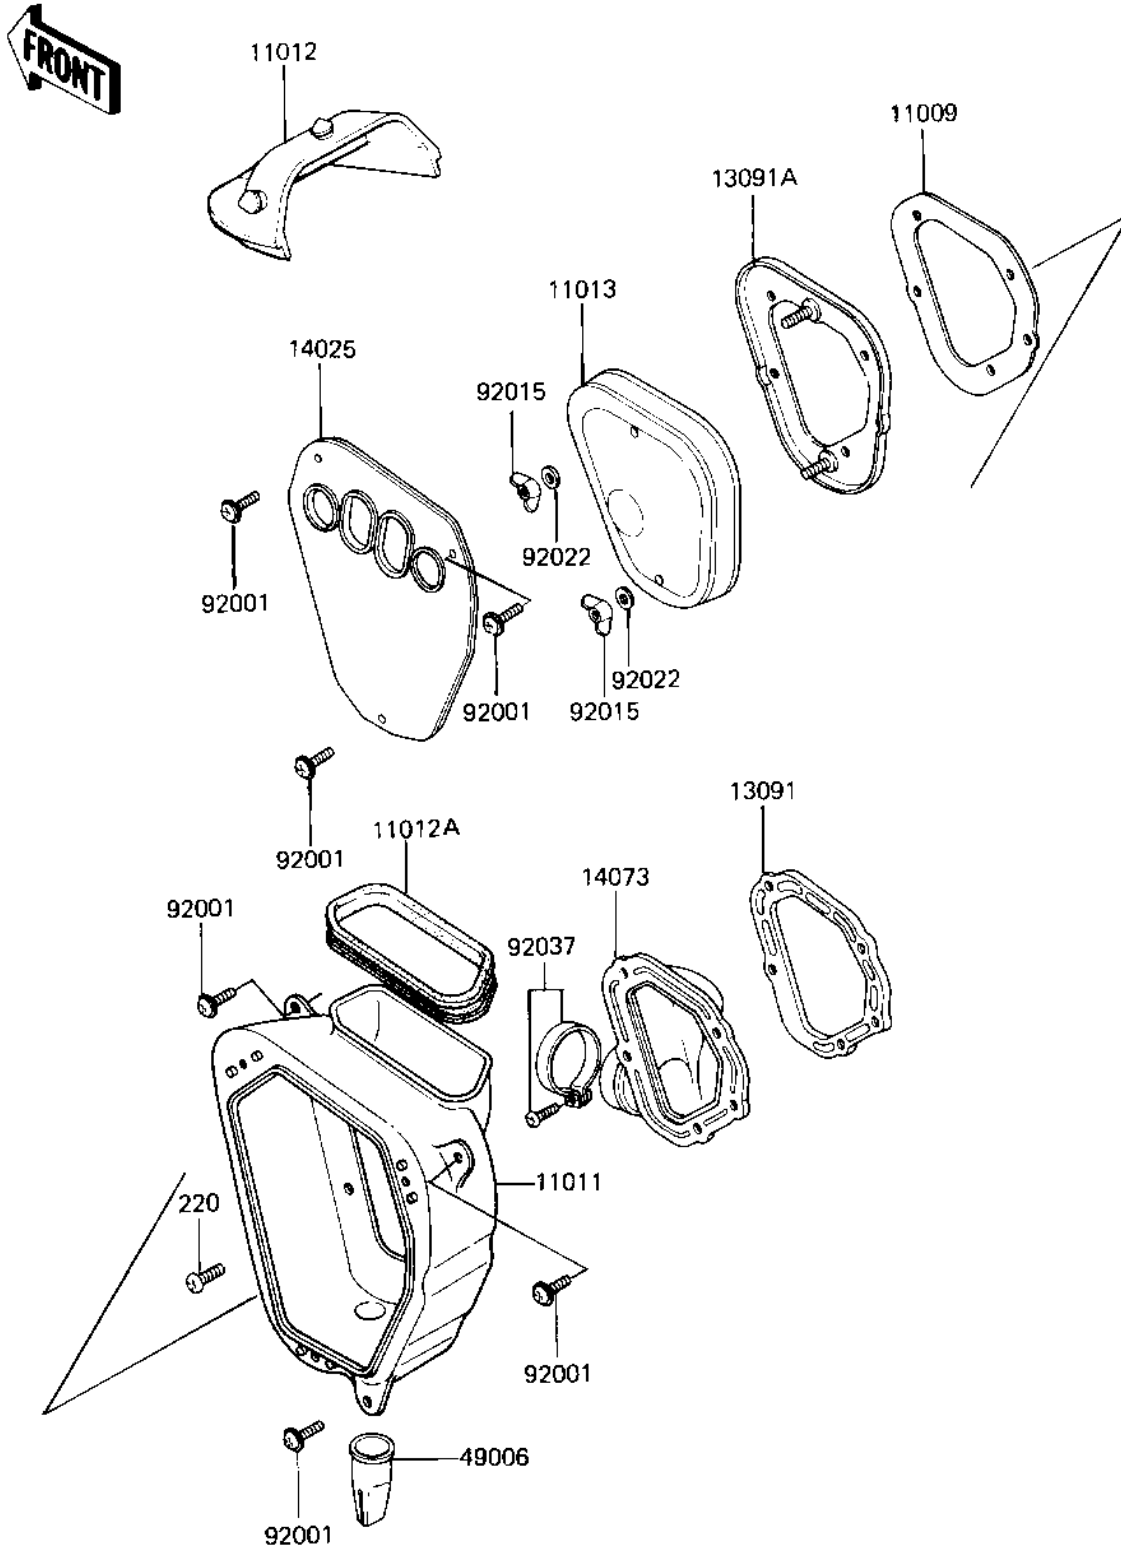

1983 KX125 PARTS DIAGRAM

AIR CLEANER (KX125-B2)

L1130-0105

1983 KX125 PARTS LIST

AIR CLEANER (KX125-B2)

ITEM NAME	PART NUMBER	QUANTITY
GASKET,AIR FILTER CAS (Ref # 11009)	11009-1317	1
CASE-AIR FILTER (Ref # 11011)	11011-1138	1
CAP,AIR FILTER (Ref # 11012)	11012-1205	1
CAP,AIR FILTER (Ref # 11012A)	11012-1298	1
ELEMENT-AIR FILTER (Ref # 11013)	11013-1071	1
HOLDER,AIR FILTER DUC (Ref # 13091)	13091-1161	1
HOLDER,AIR FILTER ELE (Ref # 13091A)	13091-1162	1
COVER,AIR FILTER CASE (Ref # 14025)	14025-1386	1
DUCT,AIR FILTER (Ref # 14073)	14073-1091	1
BOOT (Ref # 49006)	49006-1012	1
SCREW,6X14 (Ref # 92001)	92009-1287	1
NUT,AIR CLEANER CAP (Ref # 92015)	92016-062	1
WASHER 6.5X20X1.6T (Ref # 92022)	92022-125	1
CLAMP (Ref # 92037)	92037-171	1
SCREW PAN HEAD 5X12 (Ref # 220)	220B0512	1