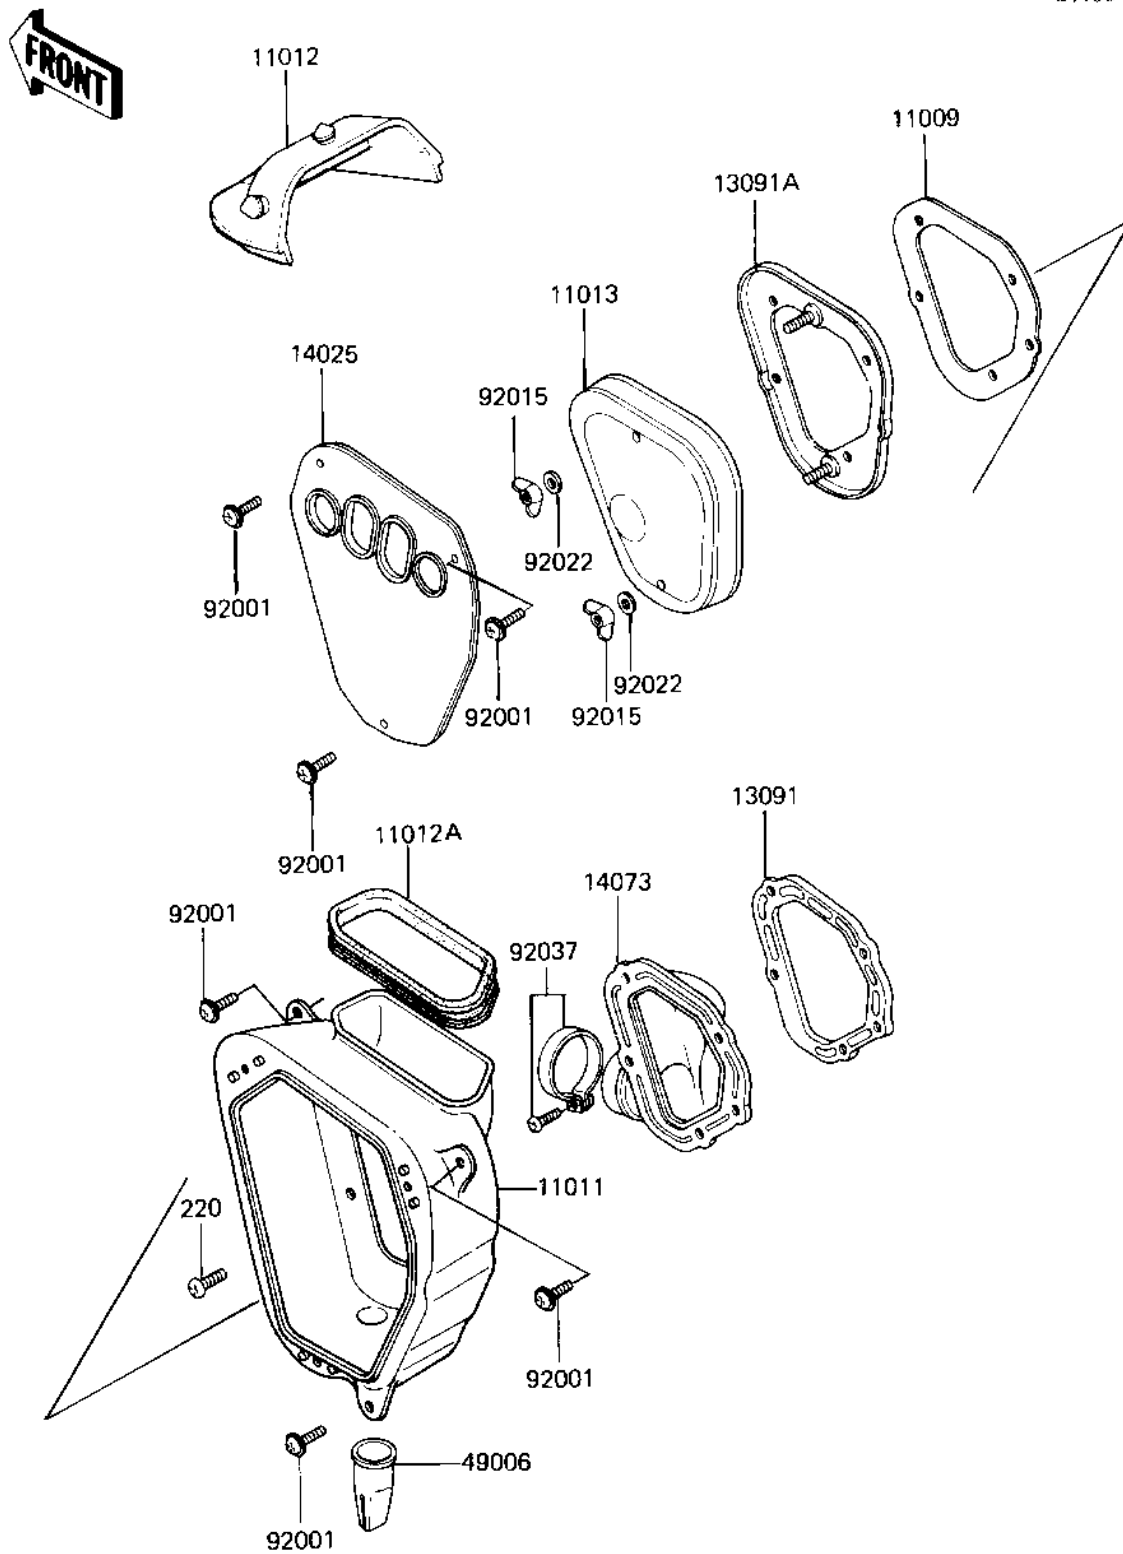

1982 KX125 PARTS DIAGRAM

AIR CLEANER (KX125-B2)

L1130-0105

1982 KX125 PARTS LIST

AIR CLEANER (KX125-B2)

ITEM NAME	PART NUMBER	QUANTITY
GASKET,AIR FILTER CAS (Ref # 11009)	11009-1317	1
CASE-AIR FILTER (Ref # 11011)	11011-1138	1
CAP,AIR FILTER (Ref # 11012)	11012-1205	1
CAP,AIR FILTER (Ref # 11012A)	11012-1298	1
ELEMENT-AIR FILTER (Ref # 11013)	11013-1071	1
HOLDER,AIR FILTER DUC (Ref # 13091)	13091-1161	1
HOLDER,AIR FILTER ELE (Ref # 13091A)	13091-1162	1
COVER,AIR FILTER CASE (Ref # 14025)	14025-1386	1
DUCT,AIR FILTER (Ref # 14073)	14073-1091	1
BOOT (Ref # 49006)	49006-1012	1
SCREW,6X14 (Ref # 92001)	92009-1287	1
NUT,AIR CLEANER CAP (Ref # 92015)	92016-062	1
WASHER 6.5X20X1.6T (Ref # 92022)	92022-125	1
CLAMP (Ref # 92037)	92037-171	1
SCREW PAN HEAD 5X12 (Ref # 220)	220B0512	1