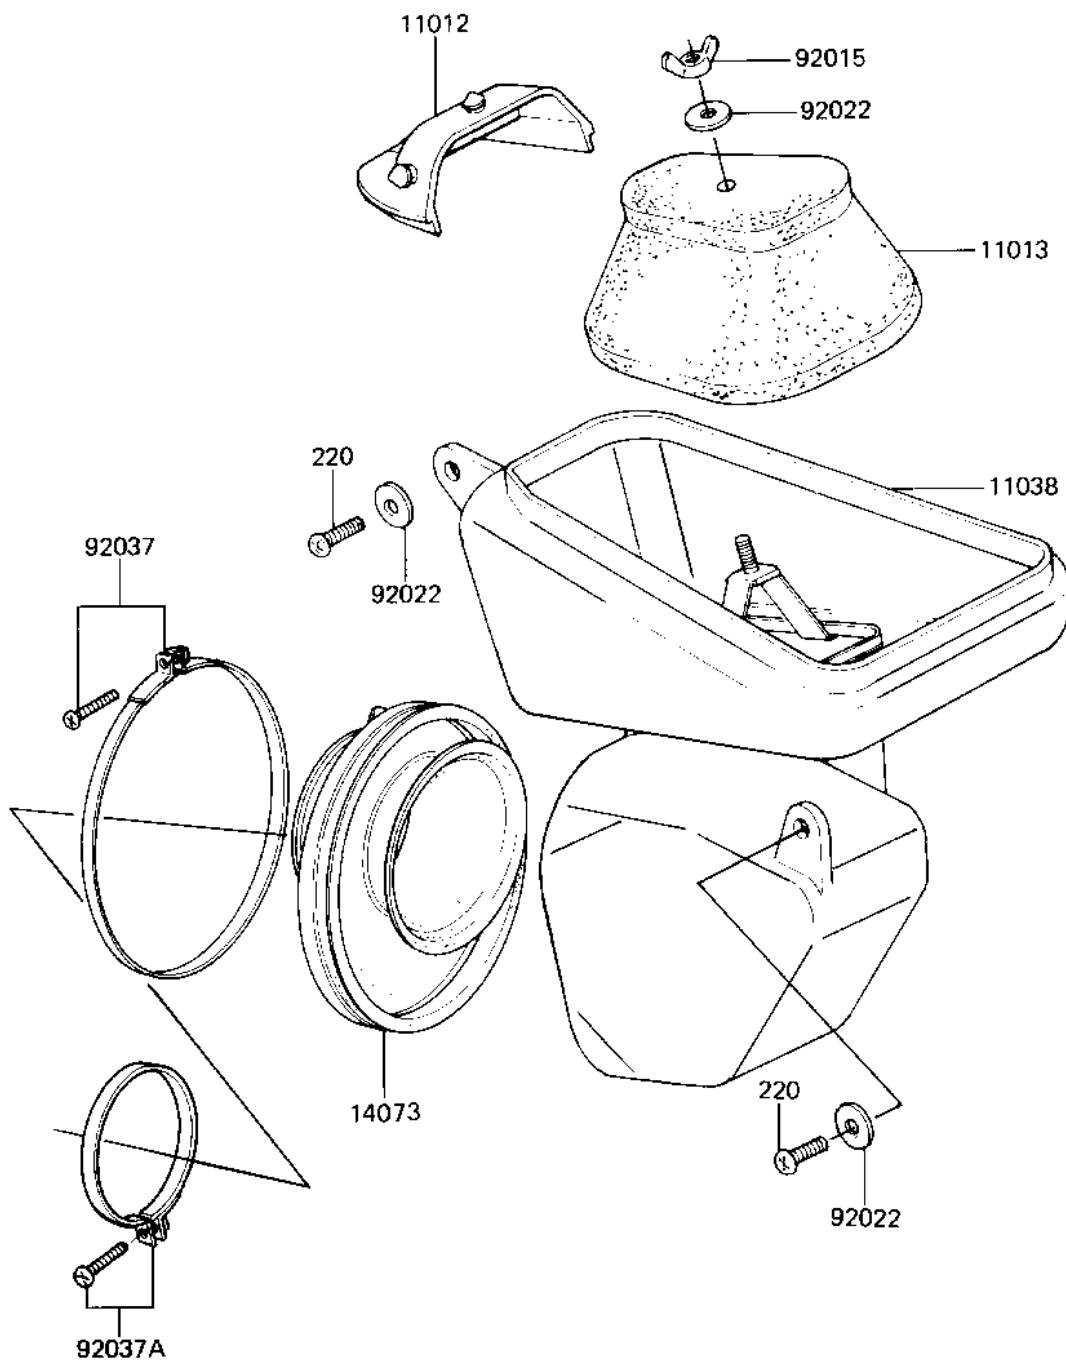

1983 KX125 PARTS DIAGRAM

AIR CLEANER (KX125-B1)

E1130-0064

1983 KX125 PARTS LIST

AIR CLEANER (KX125-B1)

ITEM NAME	PART NUMBER	QUANTITY
CAP,AIR FILTER (Ref # 11012)	11012-1205	1
ELEMENT,AIR CLNR (Ref # 11013)	11013-1057	1
CASE-ASSY,AIR FILTER (Ref # 11038)	11038-1001	1
DUCT,AIR FILTER (Ref # 14073)	14073-1072	1
NUT,AIR CLEANER CAP (Ref # 92015)	92016-062	1
WASHER 6.5X20X1.6T (Ref # 92022)	92022-125	1
CLAMP,AIR FILTER DUCT (Ref # 92037)	92037-1283	1
CLAMP (Ref # 92037A)	92037-171	1
SCREW PAN HEAD 6X16 (Ref # 220)	220B0616	1