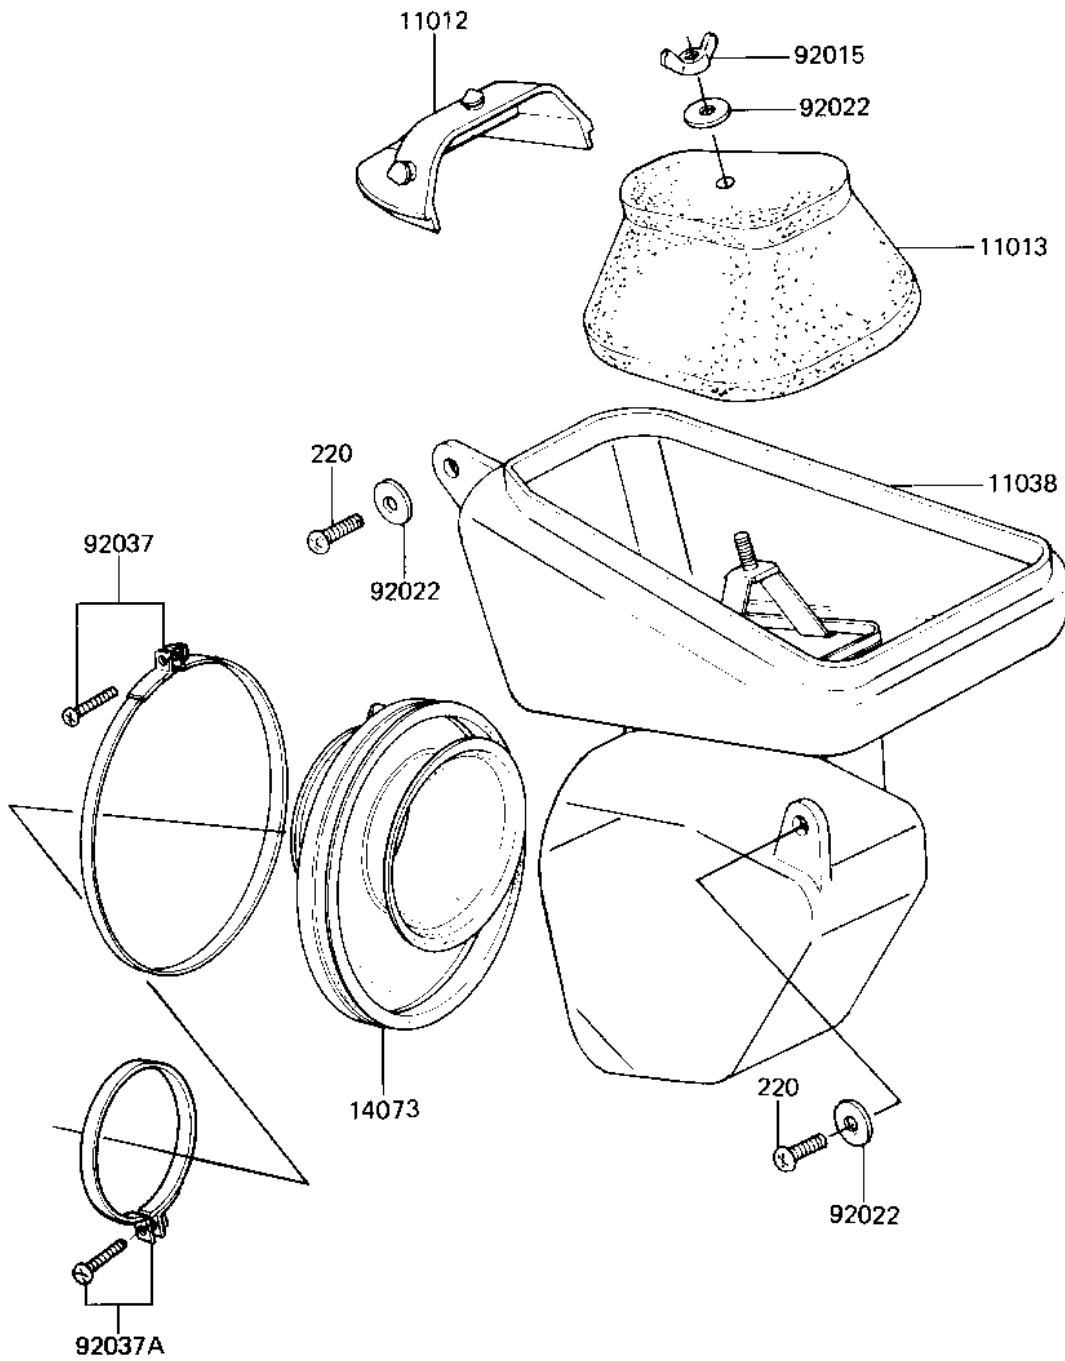

1982 KX125 PARTS DIAGRAM

AIR CLEANER (KX125-B1)

E1130-0064

1982 KX125 PARTS LIST

AIR CLEANER (KX125-B1)

ITEM NAME	PART NUMBER	QUANTITY
CAP,AIR FILTER (Ref # 11012)	11012-1205	1
ELEMENT,AIR CLNR (Ref # 11013)	11013-1057	1
CASE-ASSY,AIR FILTER (Ref # 11038)	11038-1001	1
DUCT,AIR FILTER (Ref # 14073)	14073-1072	1
NUT,AIR CLEANER CAP (Ref # 92015)	92016-062	1
WASHER 6.5X20X1.6T (Ref # 92022)	92022-125	1
CLAMP,AIR FILTER DUCT (Ref # 92037)	92037-1283	1
CLAMP (Ref # 92037A)	92037-171	1
SCREW PAN HEAD 6X16 (Ref # 220)	220B0616	1