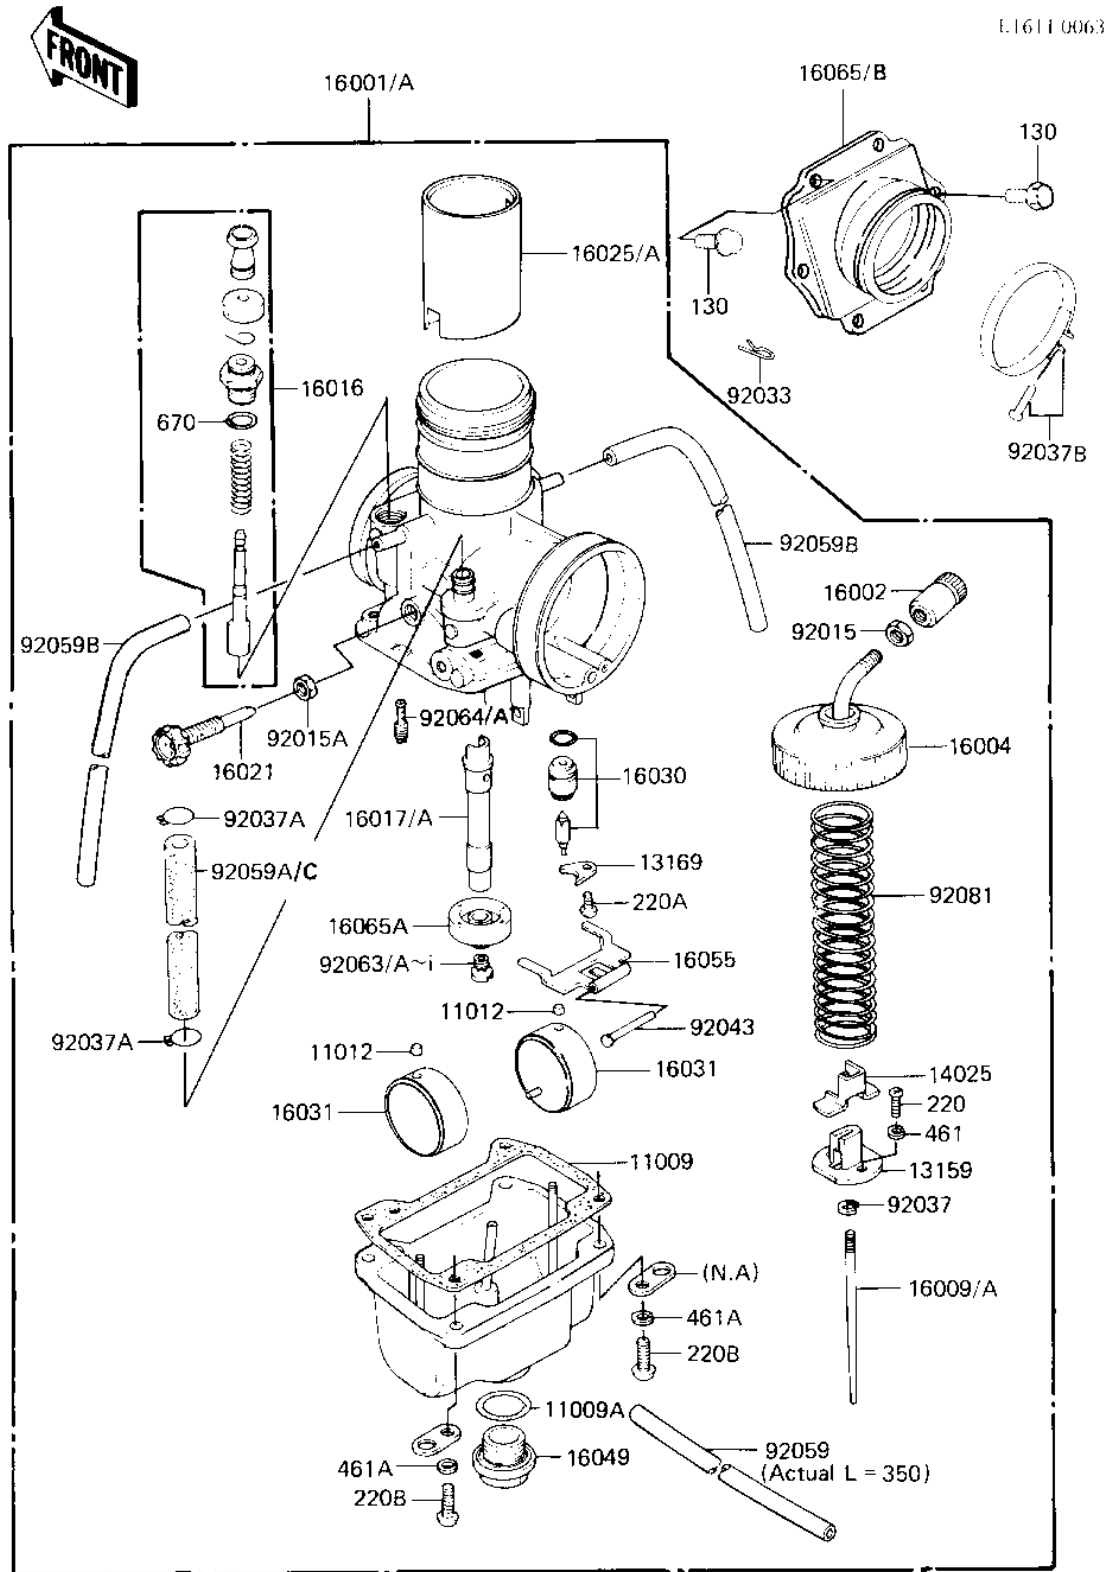

1982 KX125 PARTS DIAGRAM

CARBURETOR