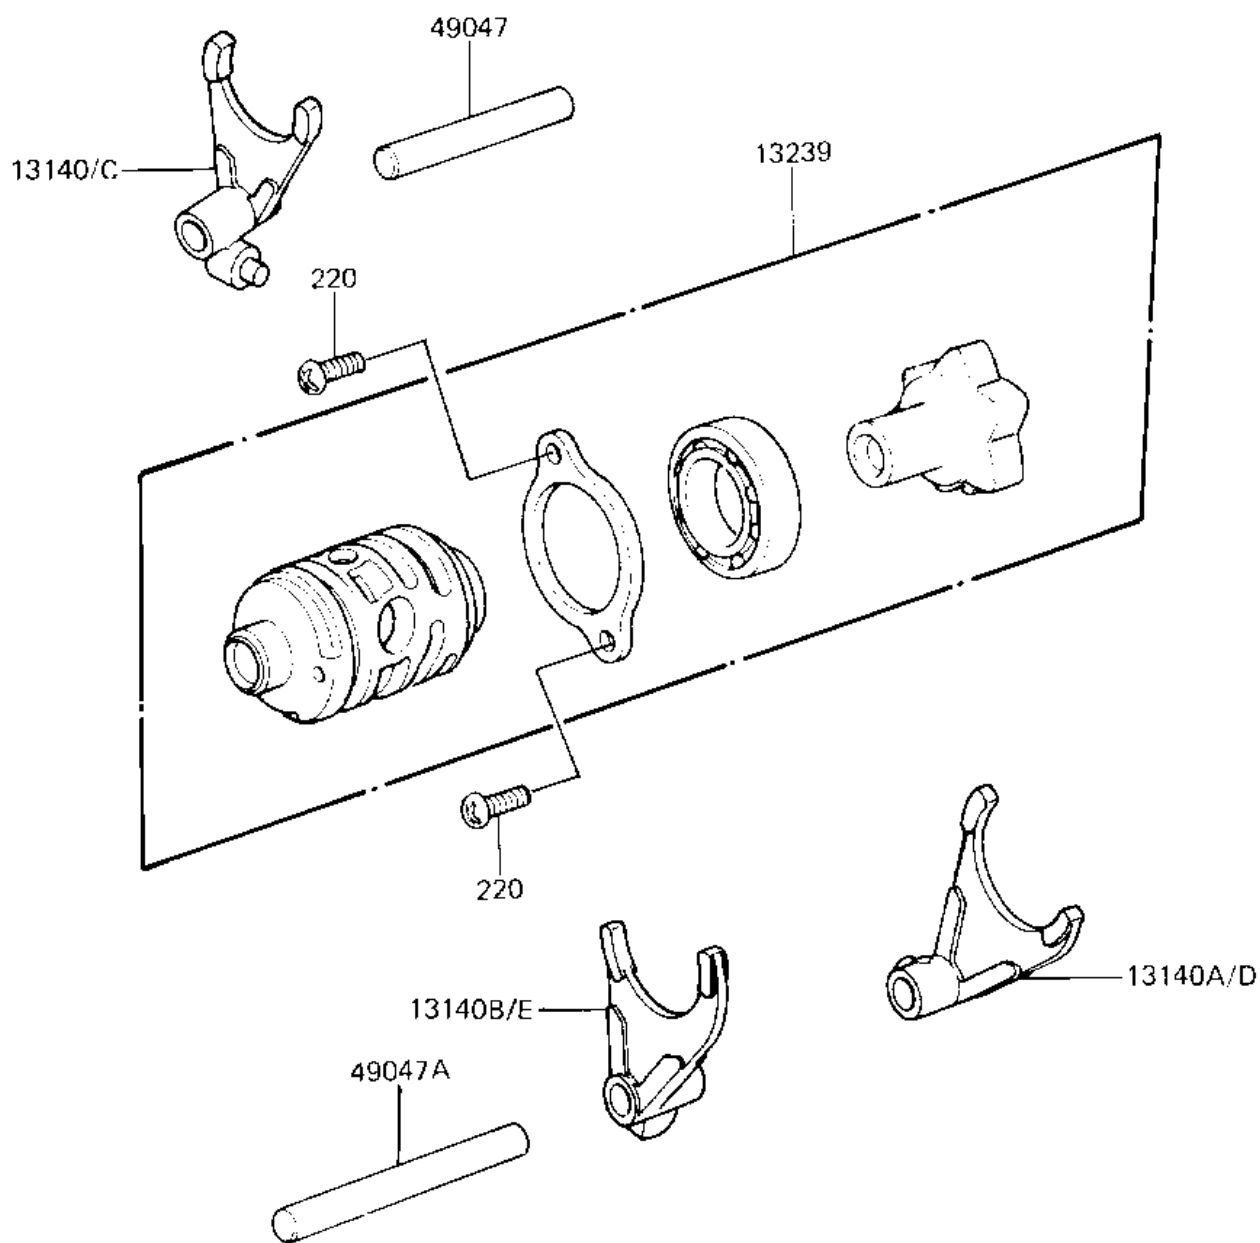

1983 KX125 PARTS DIAGRAM

GEAR CHANGE DRUM & FORKS

E1362.0062

1983 KX125 PARTS LIST

GEAR CHANGE DRUM & FORKS

ITEM NAME	PART NUMBER	QUANTITY
FORK-SHIFT,5TH&TOP (Ref # 13140C)	13140-1068	1
FORK-SHIFT,LOW&4TH (Ref # 13140D)	13140-1069	1
FORK-SHIFT,2ND&3RD (Ref # 13140E)	13140-1070	1
DRUM-ASSY-CHANGE (Ref # 13239)	13239-1055	1
ROD-SHIFT,8X58 (Ref # 49047)	49047-1017	1
ROD-SHIFT,8X79.5 (Ref # 49047A)	49047-1018	1
SCREW PAN HEAD 6X12 (Ref # 220)	220B0612	1