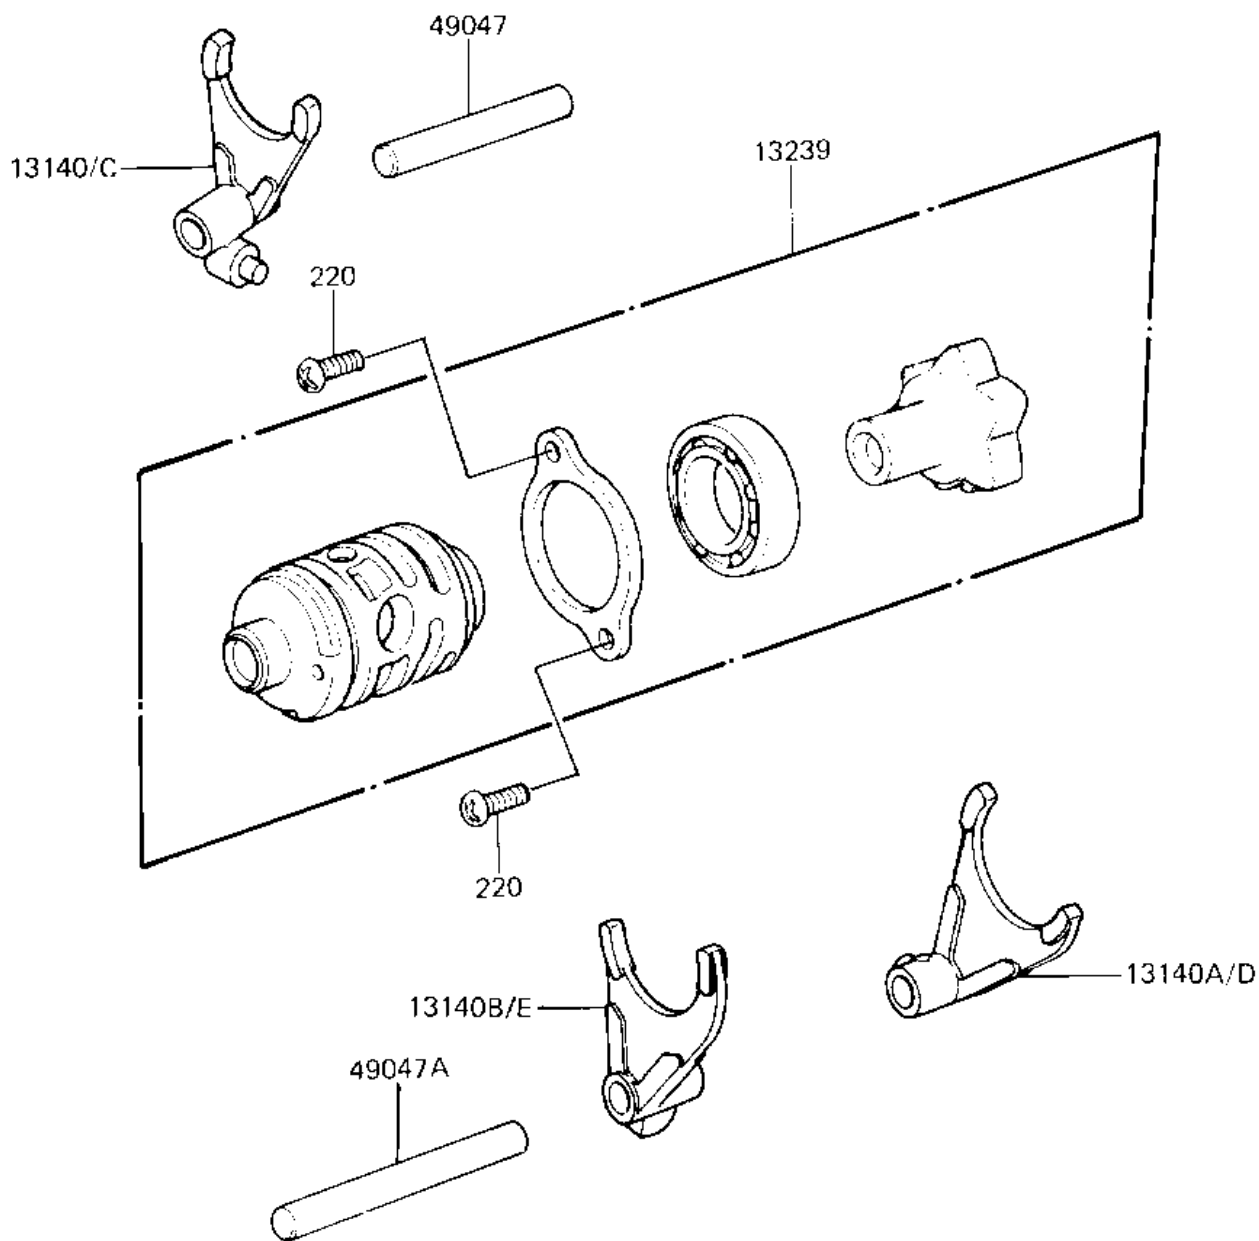

1982 KX125 PARTS DIAGRAM

GEAR CHANGE DRUM & FORKS

E1362.0062

1982 KX125 PARTS LIST

GEAR CHANGE DRUM & FORKS

ITEM NAME	PART NUMBER	QUANTITY
FORK-SHIFT,5TH&TOP (Ref # 13140)	13140-1054	1
FORK,SHIFT,LOW&4TH (Ref # 13140A)	13140-1055	1
FORK-SHIFT,2ND&3RD (Ref # 13140B)	13140-1056	1
DRUM-ASSY-CHANGE (Ref # 13239)	13239-1055	1
ROD-SHIFT,8X58 (Ref # 49047)	49047-1017	1
ROD-SHIFT,8X79.5 (Ref # 49047A)	49047-1018	1
SCREW PAN HEAD 6X12 (Ref # 220)	220B0612	1