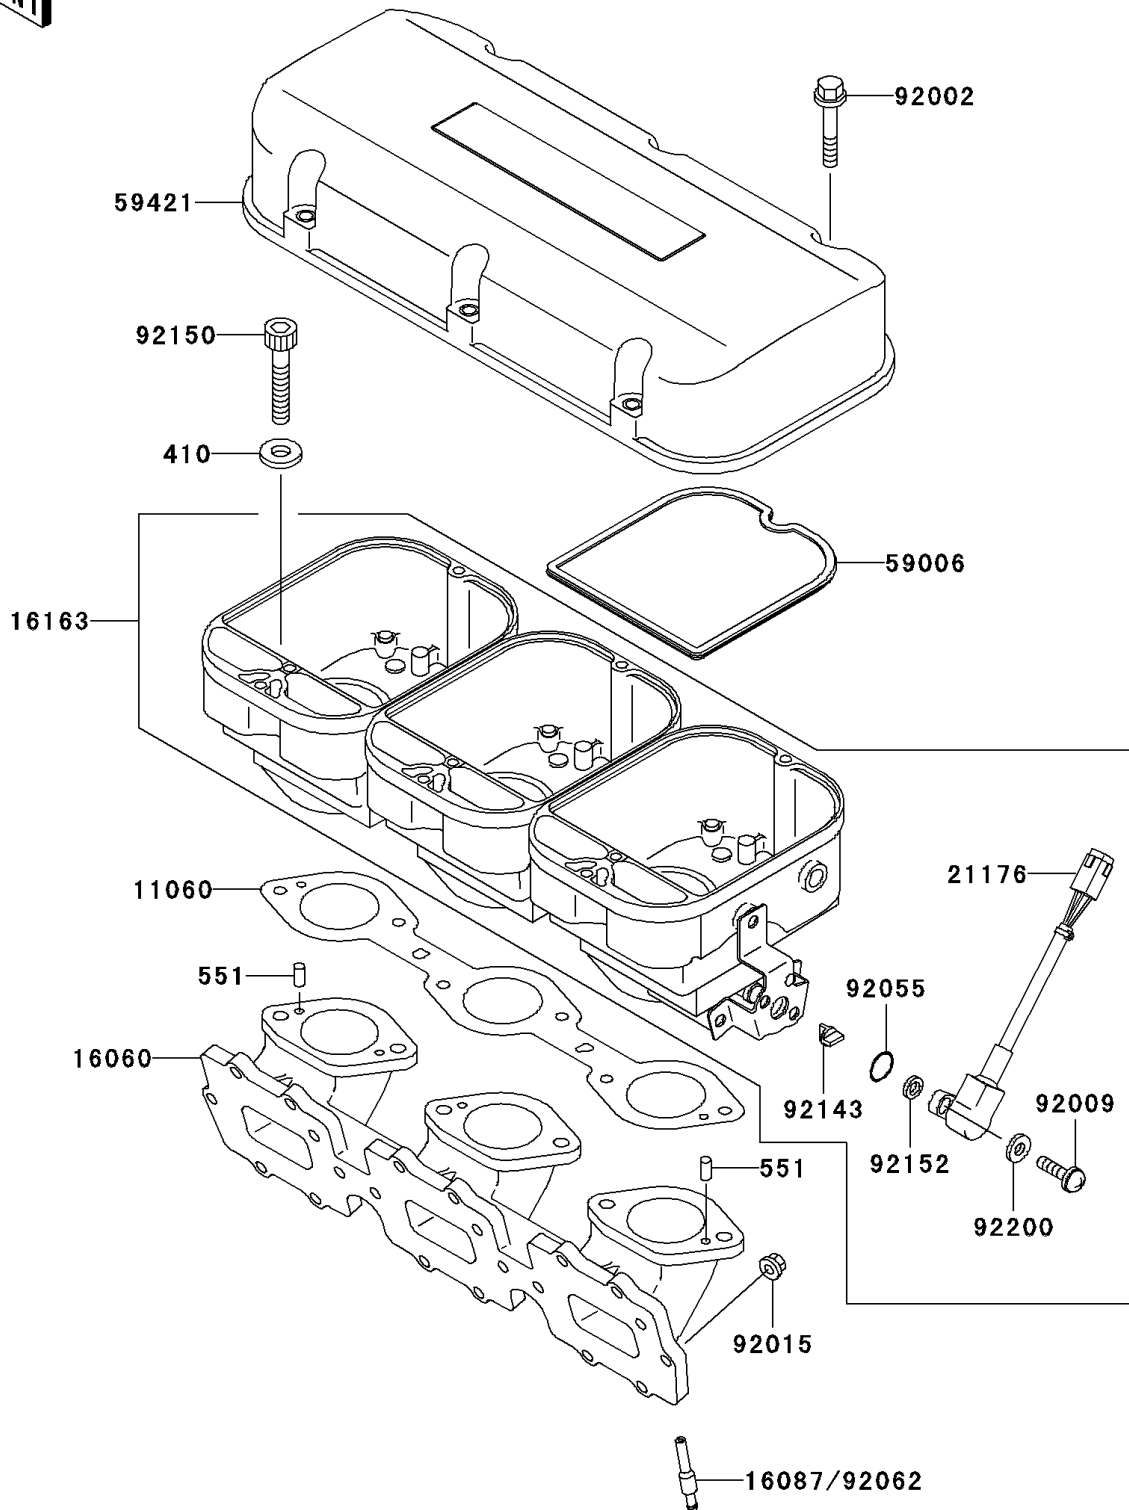

2001 1100 STX D.I. PARTS DIAGRAM

Throttle

E1510

2001 1100 STX D.I. PARTS LIST

Throttle

ITEM NAME	PART NUMBER	QUANTITY
WASHER-PLAIN-SMALL,6MM (Ref # 410)	410S0600	1
PIN-DOWEL (Ref # 551)	551R0408	1
GASKET,CARBURETOR (Ref # 11060)	11060-3753	1
PIPE-INTAKE (Ref # 16060)	16060-3717	1
THROTTLE-ASSY (Ref # 16163)	16163-3705	1
SENSOR (Ref # 21176)	21176-3743	1
ARRESTER-FLAME (Ref # 59006)	59006-3716	1
COVER-INTAKE (Ref # 59421)	59421-3729	1
BOLT,6X30 (Ref # 92002)	92002-3726	1
SCREW,SENSOR (Ref # 92009)	92009-3863	1
NUT,6MM (Ref # 92015)	92015-3767	1
RING-O,SENSOR (Ref # 92055)	92055-1574	1
NOZZLE (Ref # 92062)	92062-3703	1
COLLAR (Ref # 92143)	92143-1907	1
BOLT,SOCKET,6X35 (Ref # 92150)	92150-1887	1
COLLAR,SENSOR (Ref # 92152)	92152-3721	1
WASHER (Ref # 92200)	92200-3782	1