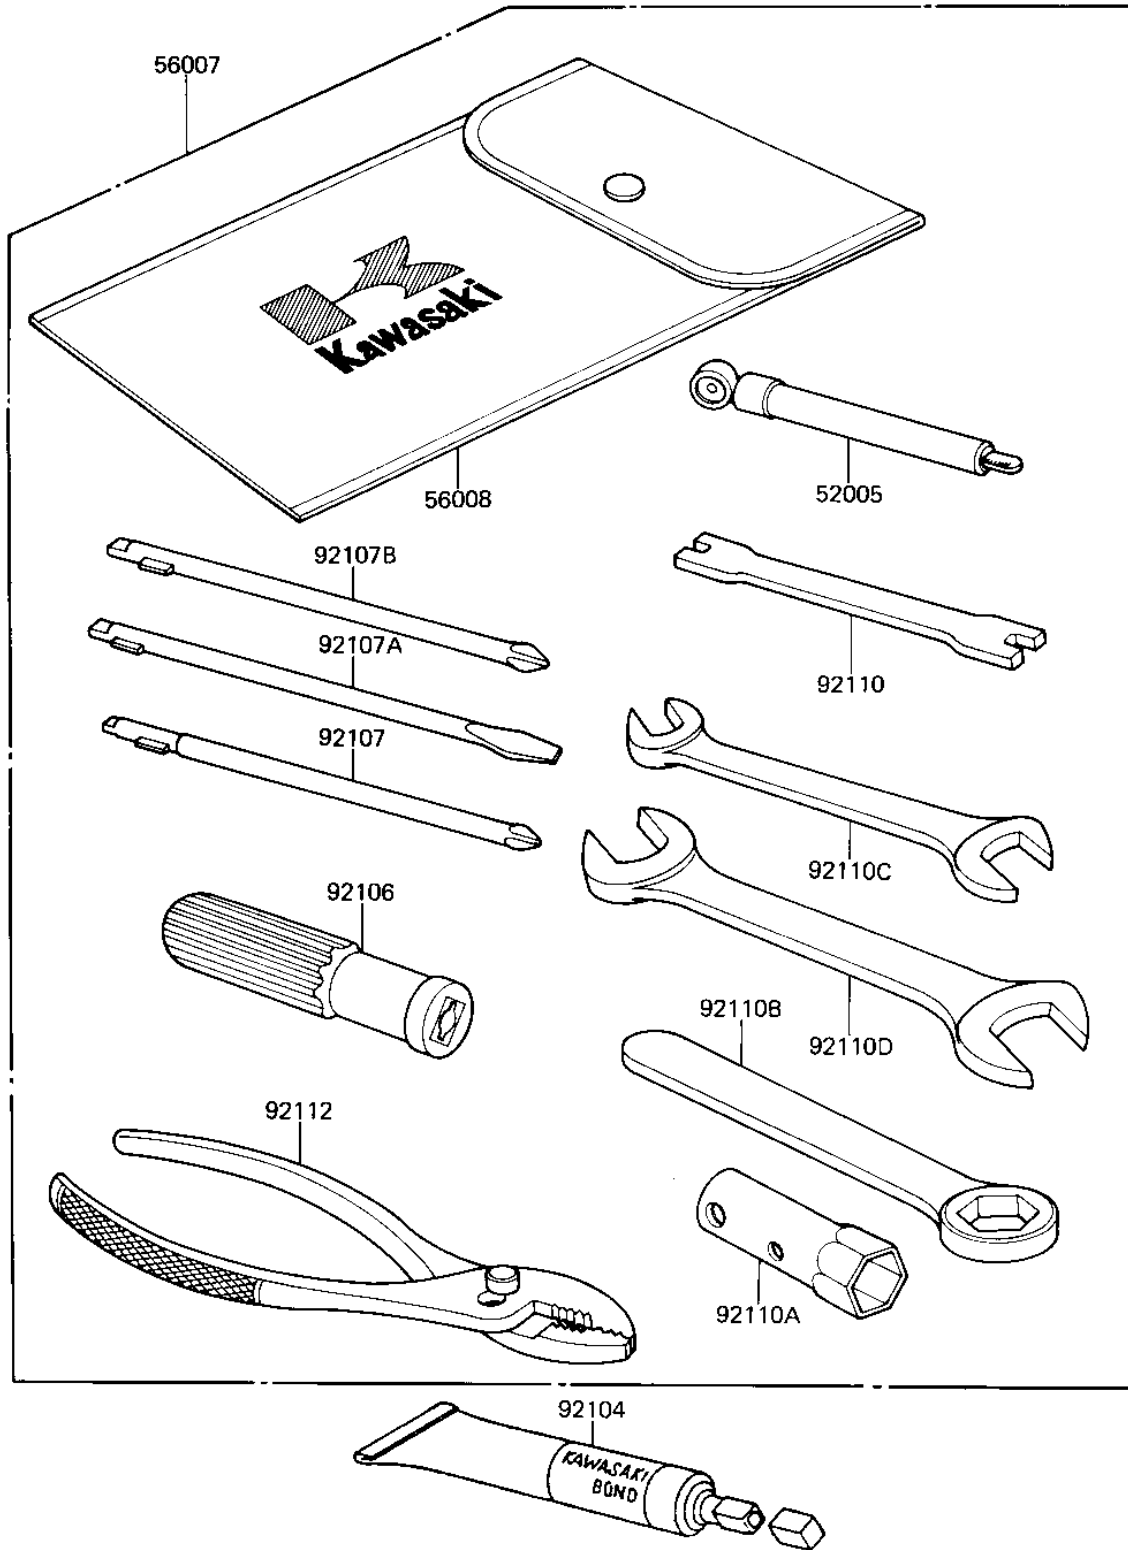

1982 CSR Belt PARTS DIAGRAM

OWNER TOOLS

F2810-0006

1982 CSR Belt PARTS LIST

OWNER TOOLS

ITEM NAME	PART NUMBER	QUANTITY
GAUGE,AIR,3.5KG/CM2 (Ref # 52005)	52005-1031	1
TOOL KIT (Ref # 56007)	56007-1072	1
BAG,TOOL (Ref # 56008)	56008-008	1
LIQUID GASKET (Ref # 92104)	92104-002	1
GRIP,SCREW DRIVER (Ref # 92106)	92106-1001	1
TOOL-DRIVER (Ref # 92107)	92107-1052	1
92107-1052 (Canada) (Ref # 92107A)	92107-007	1
92107-1002 (Canada) (Ref # 92107B)	92107-008	1
TIGHTENER,SPOKE (Ref # 92110)	92108-011	1
WRENCH,BOX,17X21 (Ref # 92110A)	92110-012	1
TOOL-WRENCH,BOX END,2 (Ref # 92110B)	92110-1148	1
TOOL-WRENCH,OPEN END (Ref # 92110C)	92110-1038	1
TOOL-WRENCH,OPEN END, (Ref # 92110D)	92110-1153	1
PLIERS,160MM (Ref # 92112)	92112-003	1