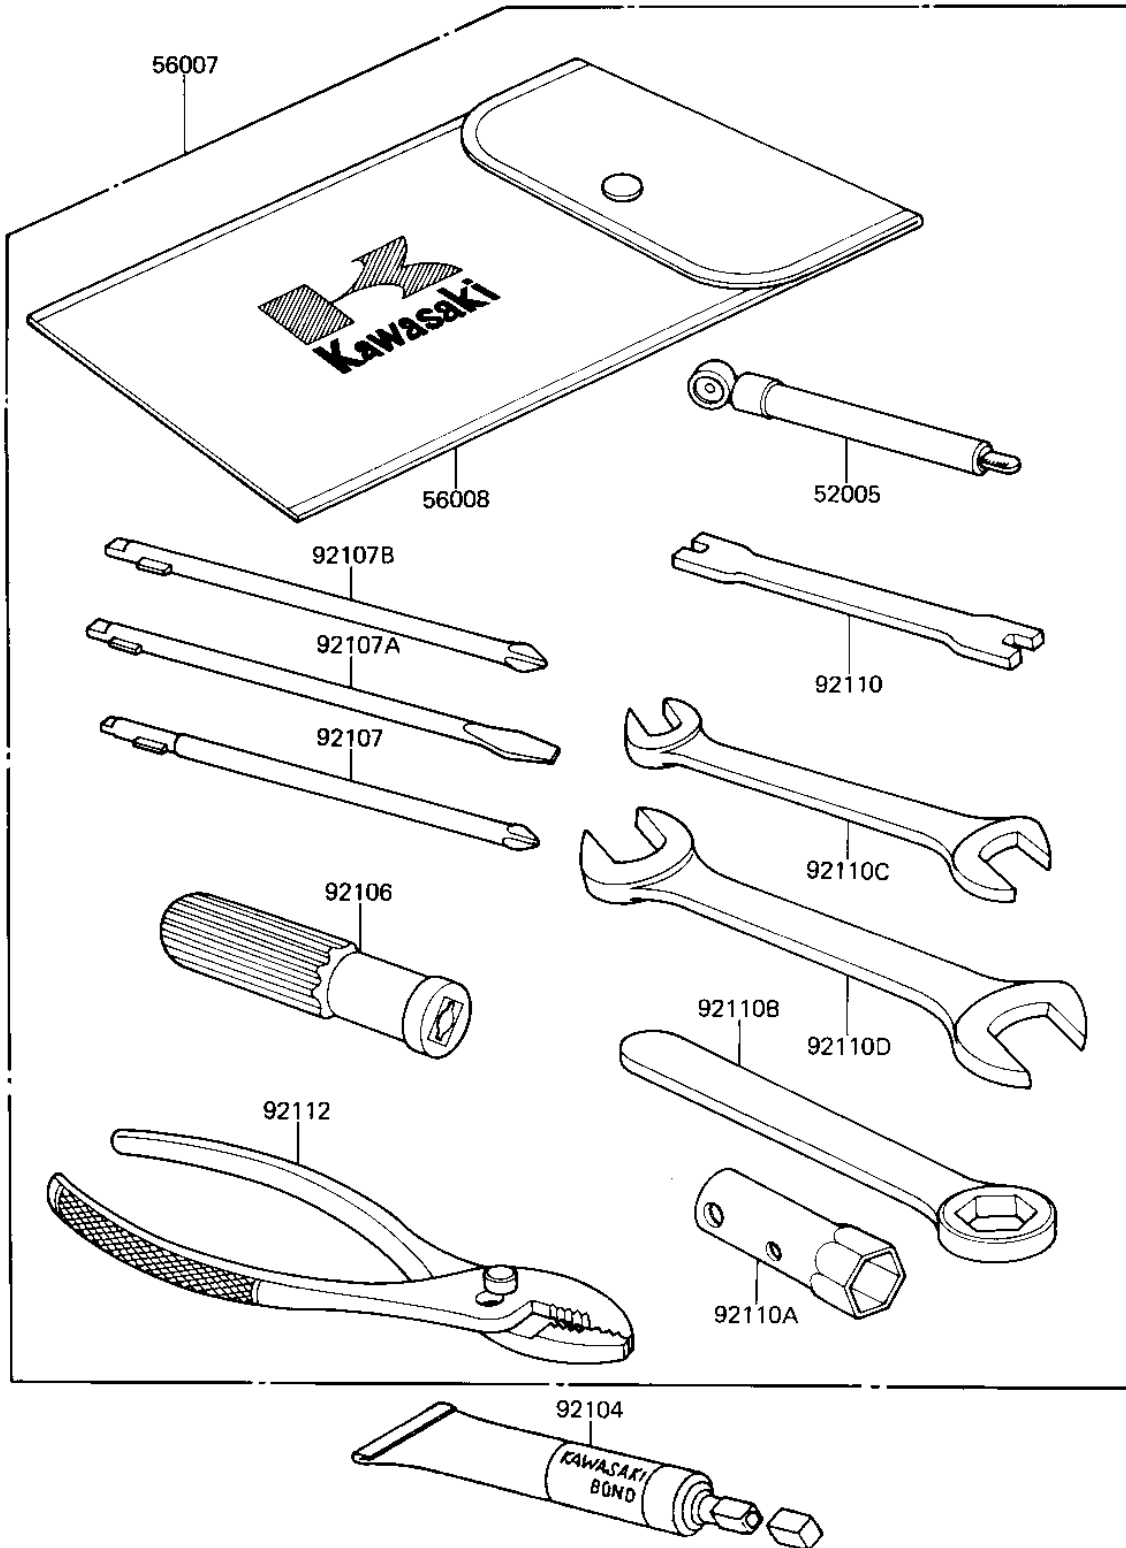

1982 CSR Belt PARTS DIAGRAM

OWNER TOOLS

F2810-0006

1982 CSR Belt PARTS LIST

OWNER TOOLS

ITEM NAME	PART NUMBER	QUANTITY
GAUGE,AIR,3.5KG/CM2 (Ref # 52005)	52005-1031	1
TOOL KIT (Ref # 56007)	56007-1072	1
BAG,TOOL (Ref # 56008)	56008-008	1
LIQUID GASKET (Ref # 92104)	92104-002	1
GRIP,SCREW DRIVER (Ref # 92106)	92106-1001	1
TOOL-DRIVER (Ref # 92107)	92107-1052	1
92107-1052 (Canada) (Ref # 92107A)	92107-007	1
92107-1002 (Canada) (Ref # 92107B)	92107-008	1
TIGHTENER,SPOKE (Ref # 92110)	92108-011	1
WRENCH,BOX,17X21 (Ref # 92110A)	92110-012	1
TOOL-WRENCH,BOX END,2 (Ref # 92110B)	92110-1148	1
TOOL-WRENCH,OPEN END (Ref # 92110C)	92110-1038	1
TOOL-WRENCH,OPEN END, (Ref # 92110D)	92110-1153	2
PLIERS,160MM (Ref # 92112)	92112-003	1