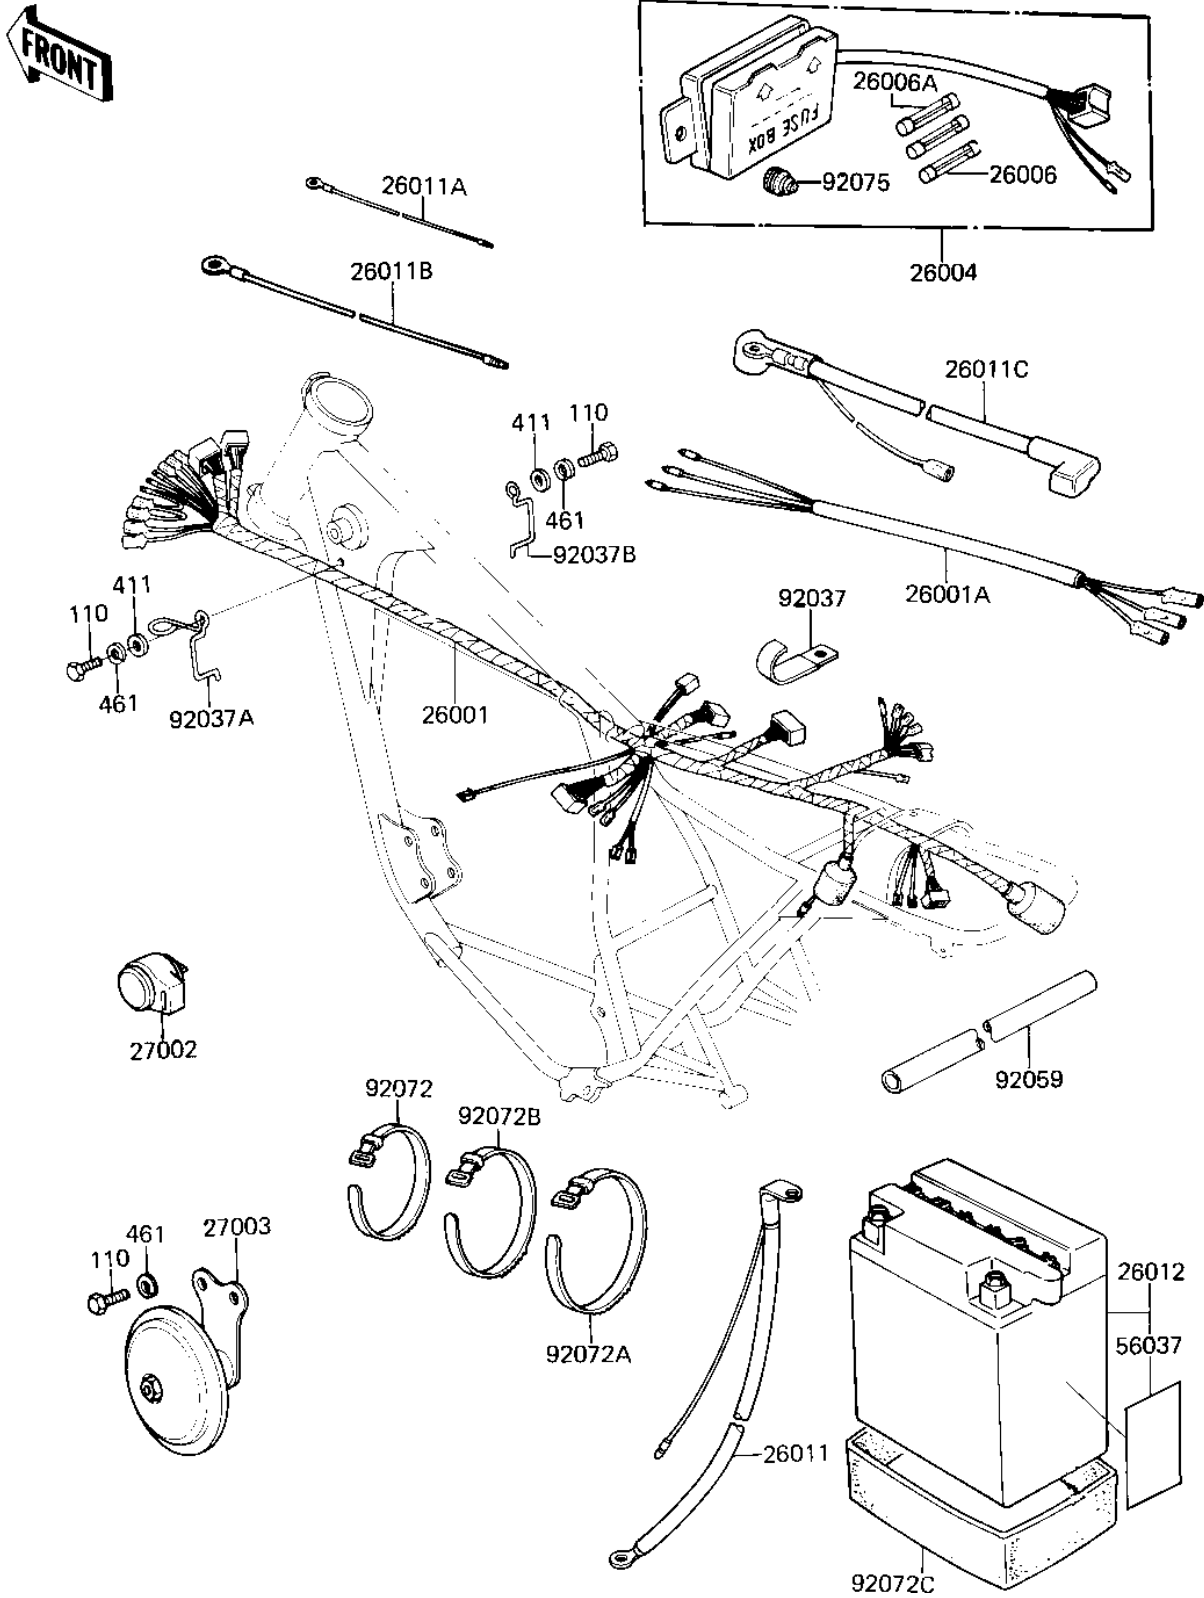

1982 CSR Belt PARTS DIAGRAM

CHASSIS ELECTRICAL EQUIPMENT

F2760-0005

1982 CSR Belt PARTS LIST

CHASSIS ELECTRICAL EQUIPMENT

ITEM NAME	PART NUMBER	QUANTITY
HARNESS,MAIN (Ref # 26001)	26001-1385	1
WIRING HARNESS,REAR (Ref # 26001A)	26002-041	1
FUSE ASSY (Ref # 26004)	26004-035	1
FUSE 10A (Ref # 26006)	26006-003	1
FUSE-20A (Ref # 26006A)	26006-005	1
WIRE,BATTERY GROUND (Ref # 26011)	26010-052	1
LEAD WIRE,SIGNAL LAMP (Ref # 26011A)	26011-063	1
WIRE,LEAD (Ref # 26011B)	26011-095	1
WIRE,MAGNETIC SWITCH (Ref # 26011C)	26011-1035	1
YUA BAT 12N10-3A-2 (Ref # 26012)	26012-1035	1
RELAY-TURN SIGNAL (Ref # 27002)	27002-011	1
HORN (Ref # 27003)	27003-1348	1
LABEL-WARNING,BATTERY (Ref # 56037)	56040-1036	1
CLAMP,HARNESS (Ref # 92037)	92037-113	1
CLAMP (Ref # 92037A)	92037-202	1
CLAMP (Ref # 92037B)	92037-203	1
TUBE,P.V.C,8X9X200 (Ref # 92059)	92059-1150	1
BAND,SHORT (Ref # 92072)	92072-030	1
BAND,LONG (Ref # 92072A)	92072-032	1
BAND,WIRING HARNESS (Ref # 92072B)	92072-056	1
BAND,BATTERY (Ref # 92072C)	92072-1020	1
DAMPER RUBBER,FUSE (Ref # 92075)	92075-279	1
BOLT-UPSET,6X12 (Ref # 110)	112G0612	1
WASHER PLAIN 6MM (Ref # 411)	411B0600	1
WASHER SPRING 6MM (Ref # 461)	461F0600	1