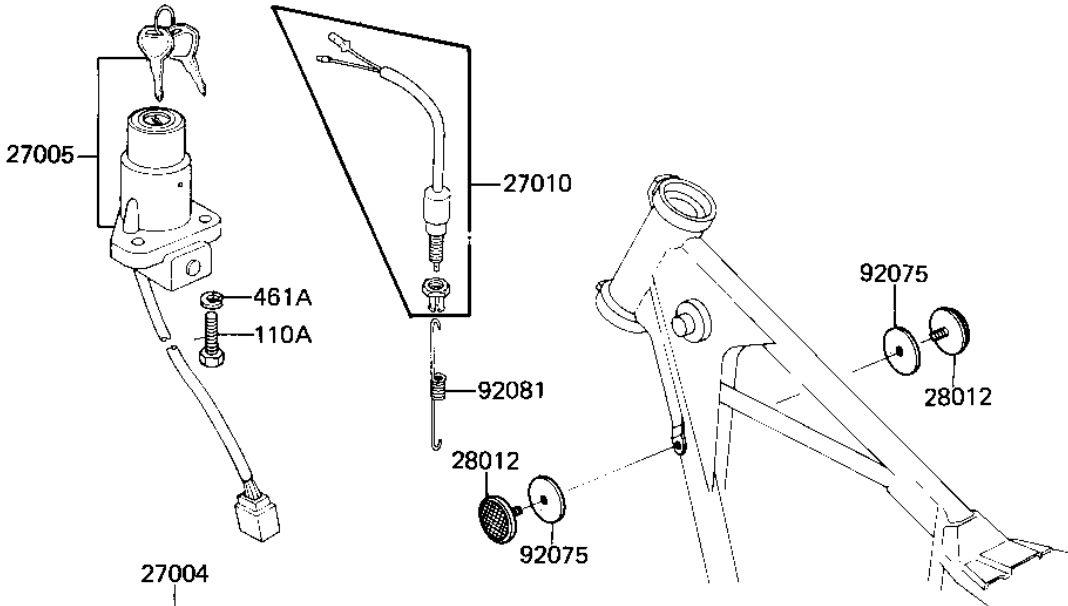

1982 CSR Belt PARTS DIAGRAM

IGNITION SWITCH/LOCKS/REFLECTORS

F2770-0003

1982 CSR Belt PARTS LIST

IGNITION SWITCH/LOCKS/REFLECTORS

ITEM NAME	PART NUMBER	QUANTITY
SWITCH ASSY (Ref # 27004)	27004-5111	1
SWITCH ASSY,IGNITION (Ref # 27005)	27005-1031	1
KEY,BLANK (Ref # 27008)	27008-1034	1
KEY,BLANK (Ref # 27008A)	27008-1035	1
SWITCH,BRAKE LIGHT (Ref # 27010)	27010-025	1
LOCK-ASSY,HELMET (Ref # 27016)	27016-5029	1
REFLECTOR ASSY,RR (Ref # 28001)	28001-1012	1
REFLECTOR,REFLEX (Ref # 28012)	28012-016	1
REFLECTOR,REAR REFLEX (Ref # 28012A)	28012-1005	1
DAMPER RUBBER,REFLECT (Ref # 92075)	92094-011	1
SPRING,BRAKE LAMP SN (Ref # 92081)	27011-017	1
BOLT-UPSET,6X12 (Ref # 110)	112G0612	1
BOLT-UPSET,6X16 (Ref # 110A)	112G0616	1
NUT,5MM (Ref # 311)	311B0500	1
NUT 6MM (Ref # 311A)	311B0600	1
WASHER PLAIN 6MM (Ref # 411)	411B0600	1
WASHER SPRING 5MM (Ref # 461)	461F0500	1
WASHER SPRING 6MM (Ref # 461A)	461F0600	1