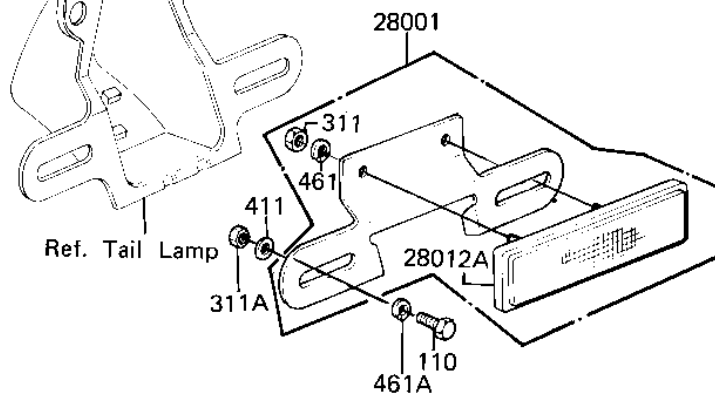

1982 CSR Belt PARTS DIAGRAM

IGNITION SWITCH/LOCKS/REFLECTORS

F2770-0003

1982 CSR Belt PARTS LIST

IGNITION SWITCH/LOCKS/REFLECTORS

ITEM NAME	PART NUMBER	QUANTITY
SWITCH ASSY (Ref # 27004)	27004-5111	1
SWITCH ASSY,IGNITION (Ref # 27005)	27005-1031	1
KEY,BLANK (Ref # 27008)	27008-1034	1
KEY,BLANK (Ref # 27008A)	27008-1035	1
SWITCH,BRAKE LIGHT (Ref # 27010)	27010-025	1
LOCK-ASSY,HELMET (Ref # 27016)	27016-5029	1
REFLECTOR ASSY,RR (Ref # 28001)	28001-1012	1
REFLECTOR,REFLEX (Ref # 28012)	28012-016	1
REFLECTOR,REAR REFLEX (Ref # 28012A)	28012-1005	1
DAMPER RUBBER,REFLECT (Ref # 92075)	92094-011	1
SPRING,BRAKE LAMP SN (Ref # 92081)	27011-017	1
BOLT-UPSET,6X12 (Ref # 110)	112G0612	1
BOLT-UPSET,6X16 (Ref # 110A)	112G0616	1
NUT,5MM (Ref # 311)	311B0500	1
NUT 6MM (Ref # 311A)	311B0600	1
WASHER PLAIN 6MM (Ref # 411)	411B0600	1
WASHER SPRING 5MM (Ref # 461)	461F0500	1
WASHER SPRING 6MM (Ref # 461A)	461F0600	1