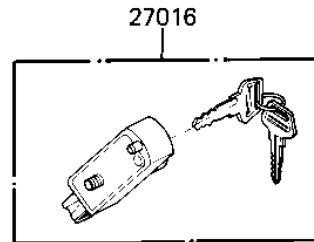

1982 CSR Belt PARTS DIAGRAM

IGNITION SWITCH/LOCKS/REFLECTORS

F2770-0003

1982 CSR Belt PARTS LIST

IGNITION SWITCH/LOCKS/REFLECTORS

ITEM NAME	PART NUMBER	QUANTITY
SWITCH ASSY (Ref # 27004)	27004-5111	1
SWITCH ASSY,IGNITION (Ref # 27005)	27005-1031	1
KEY,BLANK (Ref # 27008)	27008-1034	1
KEY,BLANK (Ref # 27008A)	27008-1035	1
SWITCH,BRAKE LIGHT (Ref # 27010)	27010-025	1
LOCK-ASSY,HELMET (Ref # 27016)	27016-5029	1
REFLECTOR ASSY,RR (Ref # 28001)	28001-1012	1
REFLECTOR,REFLEX (Ref # 28012)	28012-016	1
REFLECTOR,REAR REFLEX (Ref # 28012A)	28012-1005	1
DAMPER RUBBER,REFLECT (Ref # 92075)	92094-011	1
SPRING,BRAKE LAMP SN (Ref # 92081)	27011-017	1
BOLT-UPSET,6X12 (Ref # 110)	112G0612	1
BOLT-UPSET,6X16 (Ref # 110A)	112G0616	1
NUT,5MM (Ref # 311)	311B0500	1
NUT 6MM (Ref # 311A)	311B0600	1
WASHER PLAIN 6MM (Ref # 411)	411B0600	1
WASHER SPRING 5MM (Ref # 461)	461F0500	1
WASHER SPRING 6MM (Ref # 461A)	461F0600	1