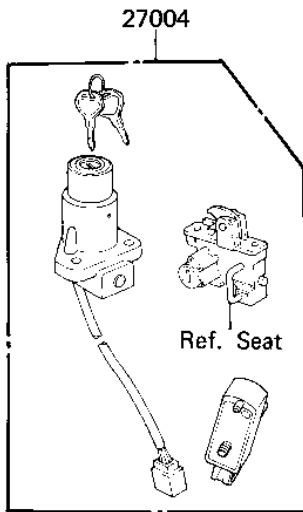

1982 CSR Belt PARTS DIAGRAM

IGNITION SWITCH/LOCKS/REFLECTORS

F2770-0003

1982 CSR Belt PARTS LIST

IGNITION SWITCH/LOCKS/REFLECTORS

ITEM NAME	PART NUMBER	QUANTITY
SWITCH ASSY (Ref # 27004)	27004-5111	1
SWITCH ASSY,IGNITION (Ref # 27005)	27005-1031	1
KEY,BLANK (Ref # 27008)	27008-1034	1
KEY,BLANK (Ref # 27008A)	27008-1035	1
SWITCH,BRAKE LIGHT (Ref # 27010)	27010-025	1
LOCK-ASSY,HELMET (Ref # 27016)	27016-5029	1
REFLECTOR ASSY,RR (Ref # 28001)	28001-1012	1
REFLECTOR,REFLEX (Ref # 28012)	28012-016	1
REFLECTOR,REAR REFLEX (Ref # 28012A)	28012-1005	1
DAMPER RUBBER,REFLECT (Ref # 92075)	92094-011	1
SPRING,BRAKE LAMP SN (Ref # 92081)	27011-017	1
BOLT-UPSET,6X12 (Ref # 110)	112G0612	1
BOLT-UPSET,6X16 (Ref # 110A)	112G0616	1
NUT,5MM (Ref # 311)	311B0500	1
NUT 6MM (Ref # 311A)	311B0600	1
WASHER PLAIN 6MM (Ref # 411)	411B0600	1
WASHER SPRING 5MM (Ref # 461)	461F0500	1
WASHER SPRING 6MM (Ref # 461A)	461F0600	1