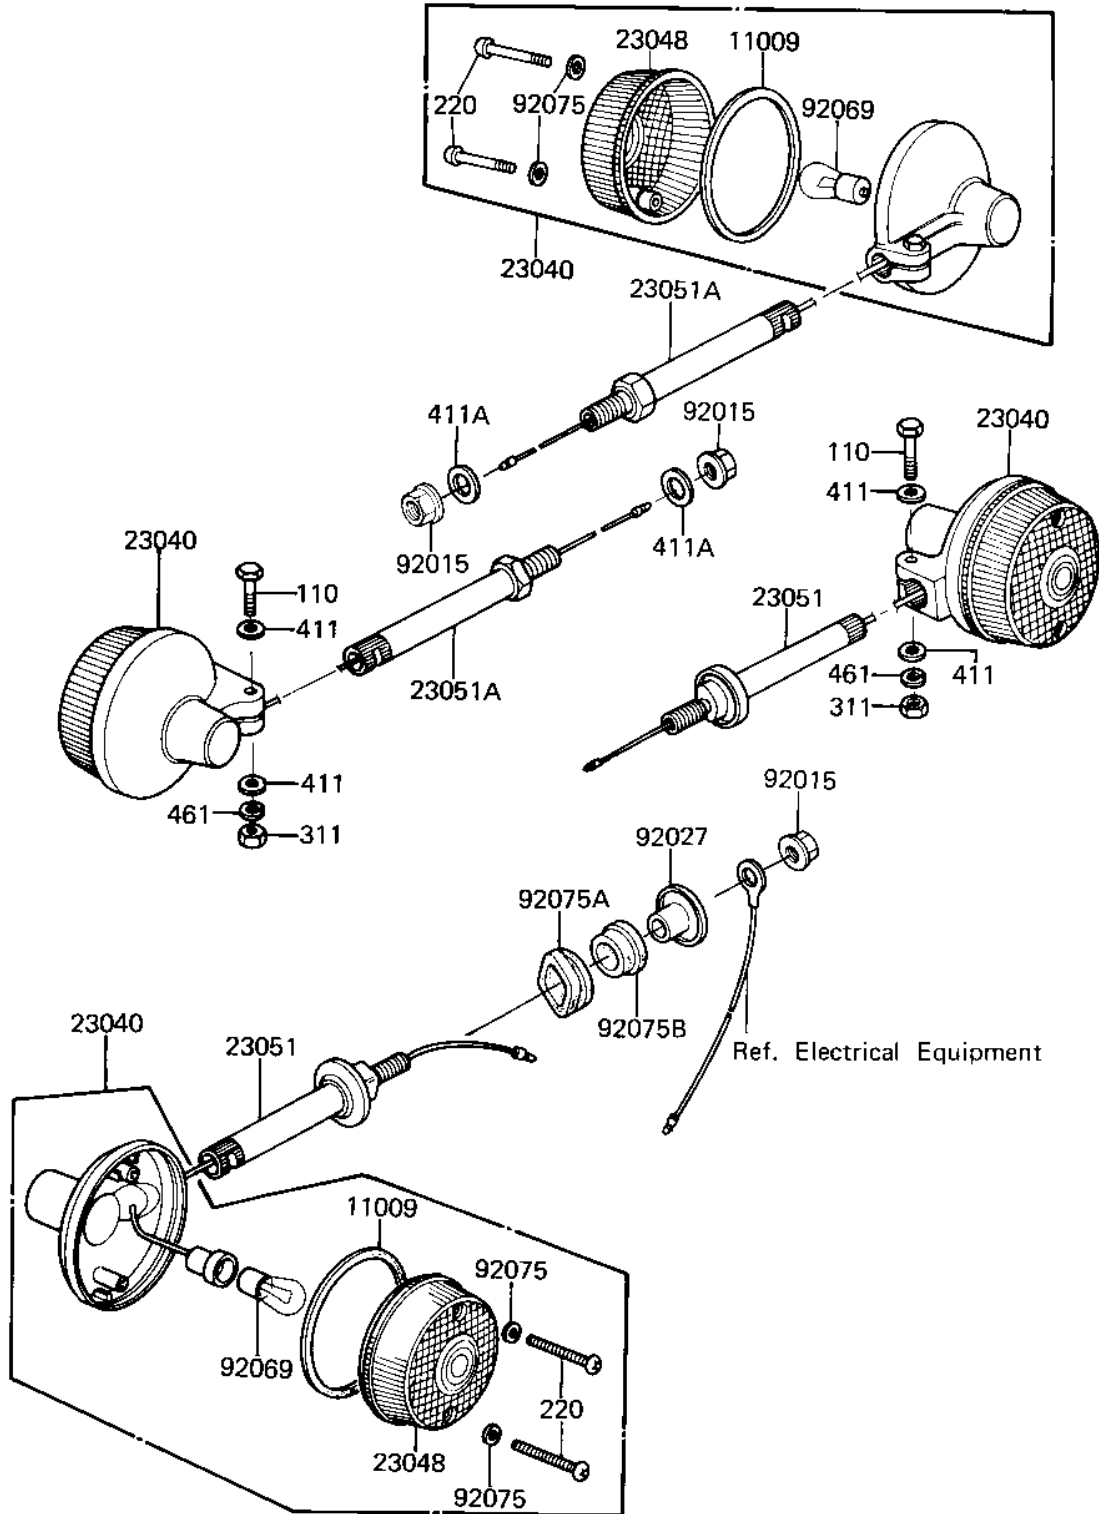

1982 CSR Belt PARTS DIAGRAM

TURN SIGNALS

F2730-0004

1982 CSR Belt PARTS LIST

TURN SIGNALS

ITEM NAME	PART NUMBER	QUANTITY
GASKET-SIG LAMP LENS (Ref # 11009)	23050-003	1
LAMP,TURN SIGNAL (Ref # 23040)	23040-054	1
LENS,TURN SIGNAL LAMP (Ref # 23048)	23048-1001	1
BRACKET,TURN SIGNAL (Ref # 23051)	23051-1014	1
BRACKET,SIGNAL LAMP (Ref # 23051A)	23051-1024	1
NUT,FLANGED,10MM (Ref # 92015)	92015-1428	1
COLLAR (Ref # 92027)	92027-147	1
BULB 12V 32CP (Ref # 92069)	92069-055	1
WASHER-PLAIN,4MM (Ref # 92075)	23058-002	1
DAMPER RUBBER (Ref # 92075A)	92075-128	1
DAMPER RUBBER,SIG LM (Ref # 92075B)	92075-158	1
BOLT-UPSET (Ref # 110)	112G0630	1
SCREW-PAN HEAD,4X20 (Ref # 220)	220E0420A	1
NUT 6MM (Ref # 311)	311B0600	1
WASHER PLAIN 6MM (Ref # 411)	411B0600	1
WASHER-PLAIN,10MM (Ref # 411A)	411D1000	1
WASHER SPRING 6MM (Ref # 461)	461F0600	1