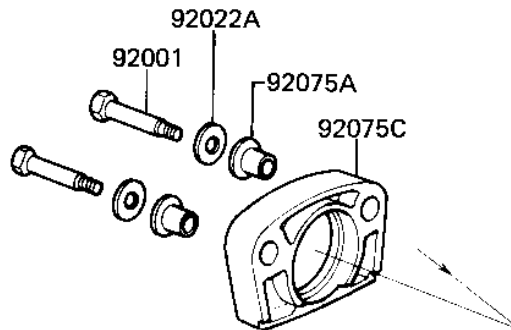

## 1982 CSR Belt PARTS DIAGRAM

TAILLIGHT

F2720-0005

## 1982 CSR Belt PARTS LIST

### TAILLIGHT

ITEM NAME	PART NUMBER	QUANTITY
GASKET,TAIL LAMP LENS (Ref # 11009)	11009-1078	1
TAIL LAMP UNIT (Ref # 23025)	23025-1033	1
LENS,TAIL LAMP (Ref # 23026)	23026-1003	1
CASE,TAIL LAMP (Ref # 23027)	23027-1020	1
BRACKET,TAIL LAMP (Ref # 23036)	23036-1024	1
BOLT,TAIL LAMP FITTING (Ref # 92001)	92001-1322	1
WASHER 6.5X20X1.6T (Ref # 92022)	92022-125	1
WASHER,8.5X20X1.6 (Ref # 92022A)	92022-1561	1
COLLAR 6.8X10X14.5 (Ref # 92027)	92027-156	1
BULB,12V 32/3CP (Ref # 92069)	92069-059	1
DAMPER RUBBER,RR FEND (Ref # 92075)	35039-004	1
DAMPER RUBBER (Ref # 92075A)	92075-1162	1
DAMPER RUBBER,RR FEND (Ref # 92075B)	92075-121	1
DAMPER RUBBER,TAIL (Ref # 92075C)	92075-1251	1
BOLT-UPSET (Ref # 110)	112G0625	1
SCREW-PAN-CROS,4X40 (Ref # 220)	220R0440	1
WASHER SPRING 6MM (Ref # 461)	461F0600	1