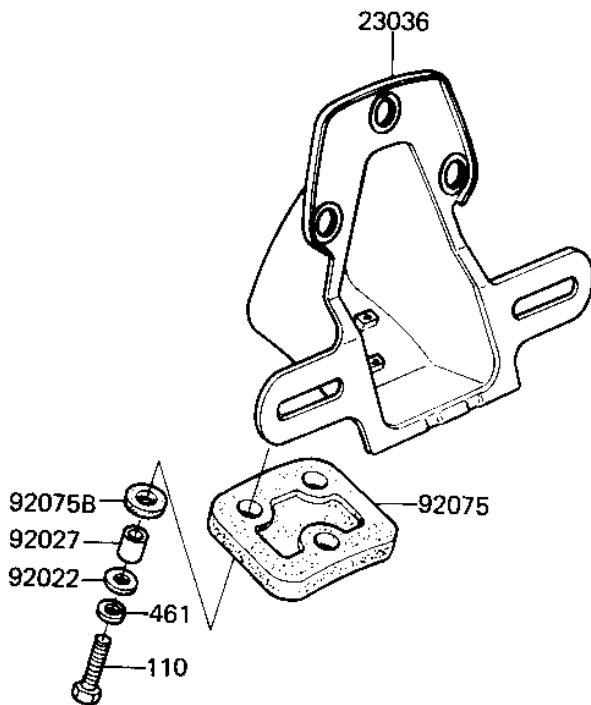

## 1982 CSR Belt PARTS DIAGRAM

TAILLIGHT

F2720-0005

## 1982 CSR Belt PARTS LIST

### TAILLIGHT

ITEM NAME	PART NUMBER	QUANTITY
GASKET,TAIL LAMP LENS (Ref # 11009)	11009-1078	1
TAIL LAMP UNIT (Ref # 23025)	23025-1033	1
LENS,TAIL LAMP (Ref # 23026)	23026-1003	1
CASE,TAIL LAMP (Ref # 23027)	23027-1020	1
BRACKET,TAIL LAMP (Ref # 23036)	23036-1024	1
BOLT,TAIL LAMP FITTING (Ref # 92001)	92001-1322	1
WASHER 6.5X20X1.6T (Ref # 92022)	92022-125	1
WASHER,8.5X20X1.6 (Ref # 92022A)	92022-1561	1
COLLAR 6.8X10X14.5 (Ref # 92027)	92027-156	1
BULB,12V 32/3CP (Ref # 92069)	92069-059	1
DAMPER RUBBER,RR FEND (Ref # 92075)	35039-004	1
DAMPER RUBBER (Ref # 92075A)	92075-1162	1
DAMPER RUBBER,RR FEND (Ref # 92075B)	92075-121	1
DAMPER RUBBER,TAIL (Ref # 92075C)	92075-1251	1
BOLT-UPSET (Ref # 110)	112G0625	1
SCREW-PAN-CROS,4X40 (Ref # 220)	220R0440	1
WASHER SPRING 6MM (Ref # 461)	461F0600	1