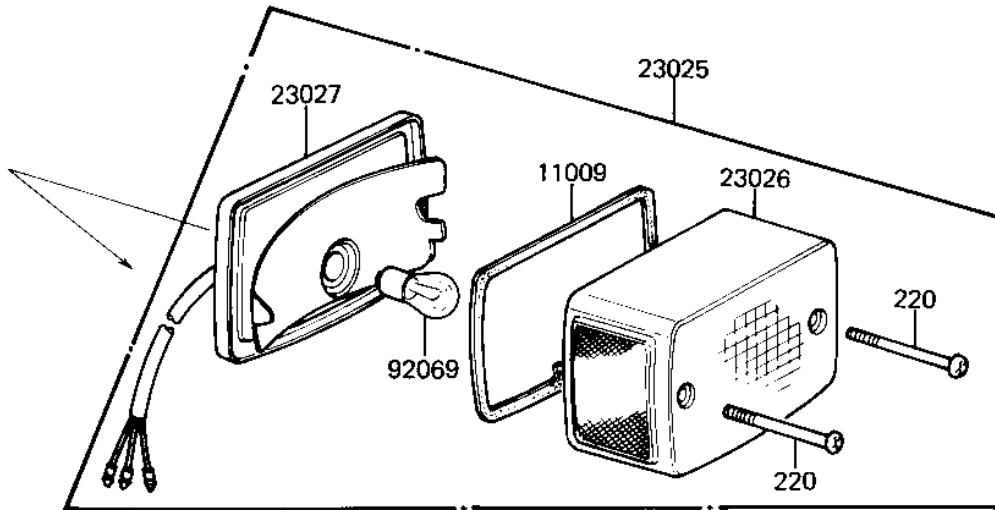

## 1982 CSR Belt PARTS DIAGRAM

TAILLIGHT

F2720-0005

## 1982 CSR Belt PARTS LIST

### TAILLIGHT

ITEM NAME	PART NUMBER	QUANTITY
GASKET,TAIL LAMP LENS (Ref # 11009)	11009-1078	1
TAIL LAMP UNIT (Ref # 23025)	23025-1033	1
LENS,TAIL LAMP (Ref # 23026)	23026-1003	1
CASE,TAIL LAMP (Ref # 23027)	23027-1020	1
BRACKET,TAIL LAMP (Ref # 23036)	23036-1024	1
BOLT,TAIL LAMP FITTING (Ref # 92001)	92001-1322	1
WASHER 6.5X20X1.6T (Ref # 92022)	92022-125	1
WASHER,8.5X20X1.6 (Ref # 92022A)	92022-1561	1
COLLAR 6.8X10X14.5 (Ref # 92027)	92027-156	1
BULB,12V 32/3CP (Ref # 92069)	92069-059	1
DAMPER RUBBER,RR FEND (Ref # 92075)	35039-004	1
DAMPER RUBBER (Ref # 92075A)	92075-1162	1
DAMPER RUBBER,RR FEND (Ref # 92075B)	92075-121	1
DAMPER RUBBER,TAIL (Ref # 92075C)	92075-1251	1
BOLT-UPSET (Ref # 110)	112G0625	1
SCREW-PAN-CROS,4X40 (Ref # 220)	220R0440	1
WASHER SPRING 6MM (Ref # 461)	461F0600	1