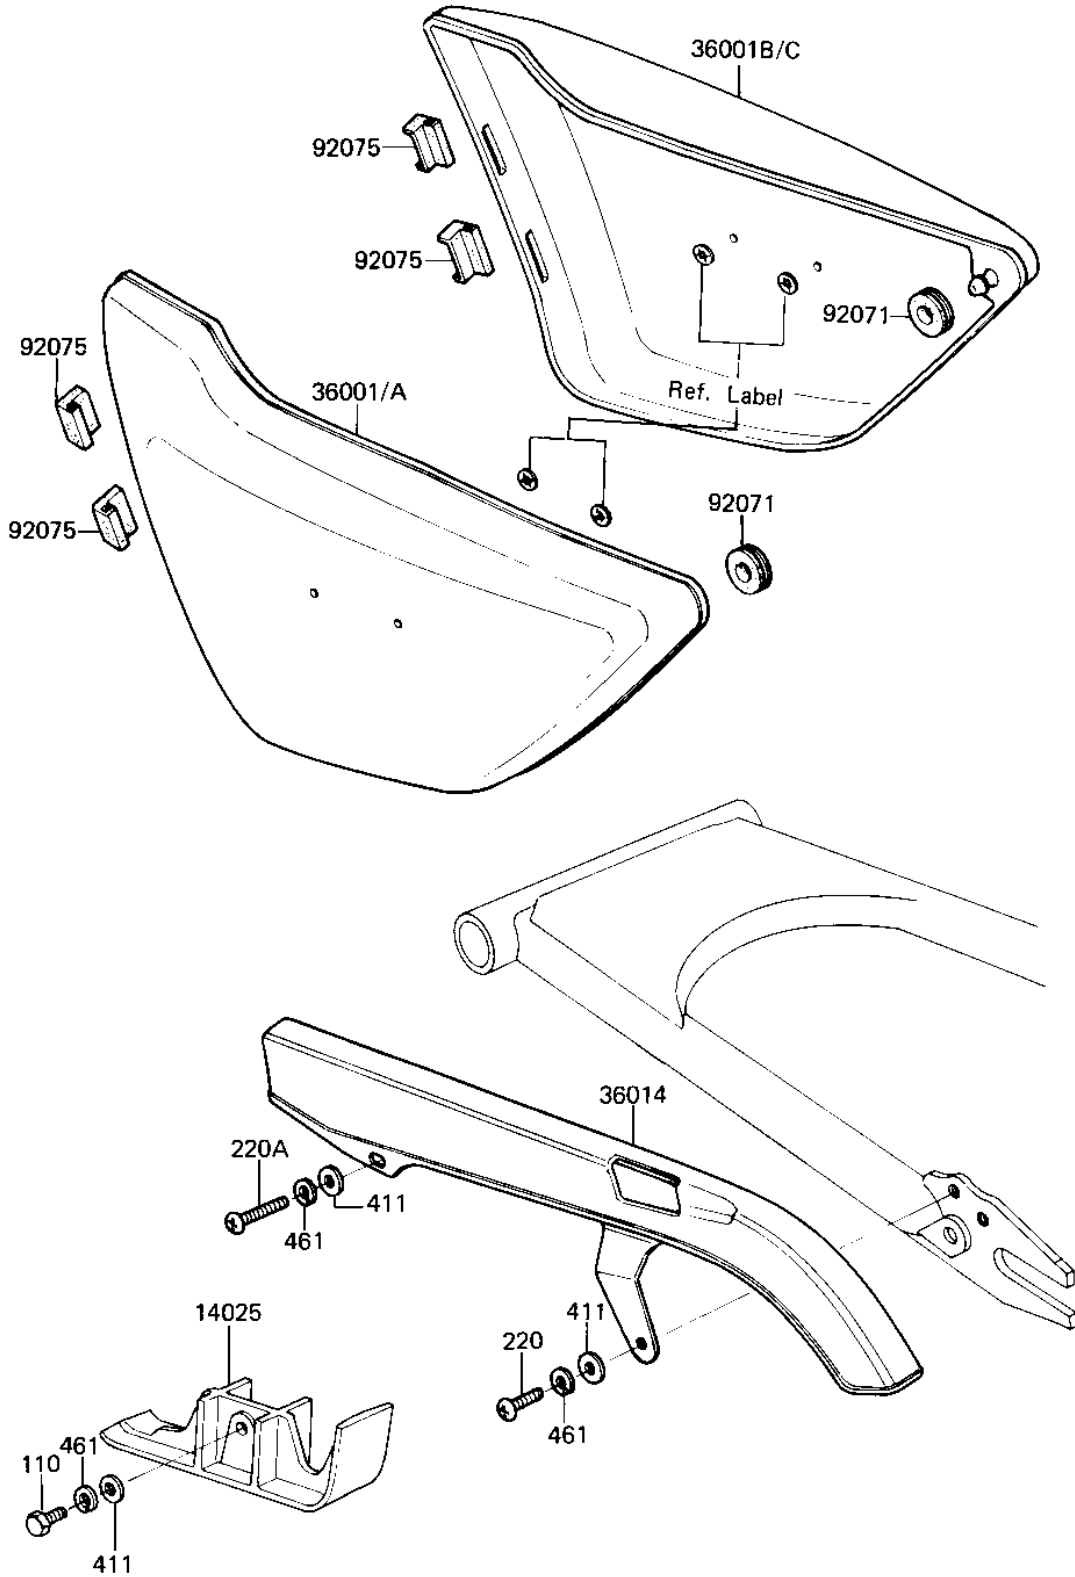

1982 CSR Belt PARTS DIAGRAM

SIDE COVERS/BELT COVER

F2610-0082

1982 CSR Belt PARTS LIST

SIDE COVERS/BELT COVER

ITEM NAME	PART NUMBER	QUANTITY
COVER,DRIVE BELT (Ref # 14025)	14025-1381	1
COVER-SIDE,L.M.RED (Ref # 36001)	36001-1091-E2	1
COVER-SIDE,EBONY (Ref # 36001A)	36001-1091-8G	1
COVER-SIDE,L.M.RED (Ref # 36001B)	36001-1092-E2	1
COVER-SIDE,EBONY (Ref # 36001C)	36001-1092-8G	1
CASE-CHAIN (Ref # 36014)	36014-1050	1
GROMMET (Ref # 92071)	92071-056	1
PROTECTOR SIDE COVER (Ref # 9207)	31082-005	1
BOLT-UPSET 6X14 (Ref # 110)	112B0614	1
SCREW PAN HEAD 6X12 (Ref # 220)	220B0612	1
SCREW PAN HEAD 6X50 (Ref # 220A)	220B0650	1
WASHER PLAIN 6MM (Ref # 411)	411B0600	1
WASHER SPRING 6MM (Ref # 461)	461F0600	1