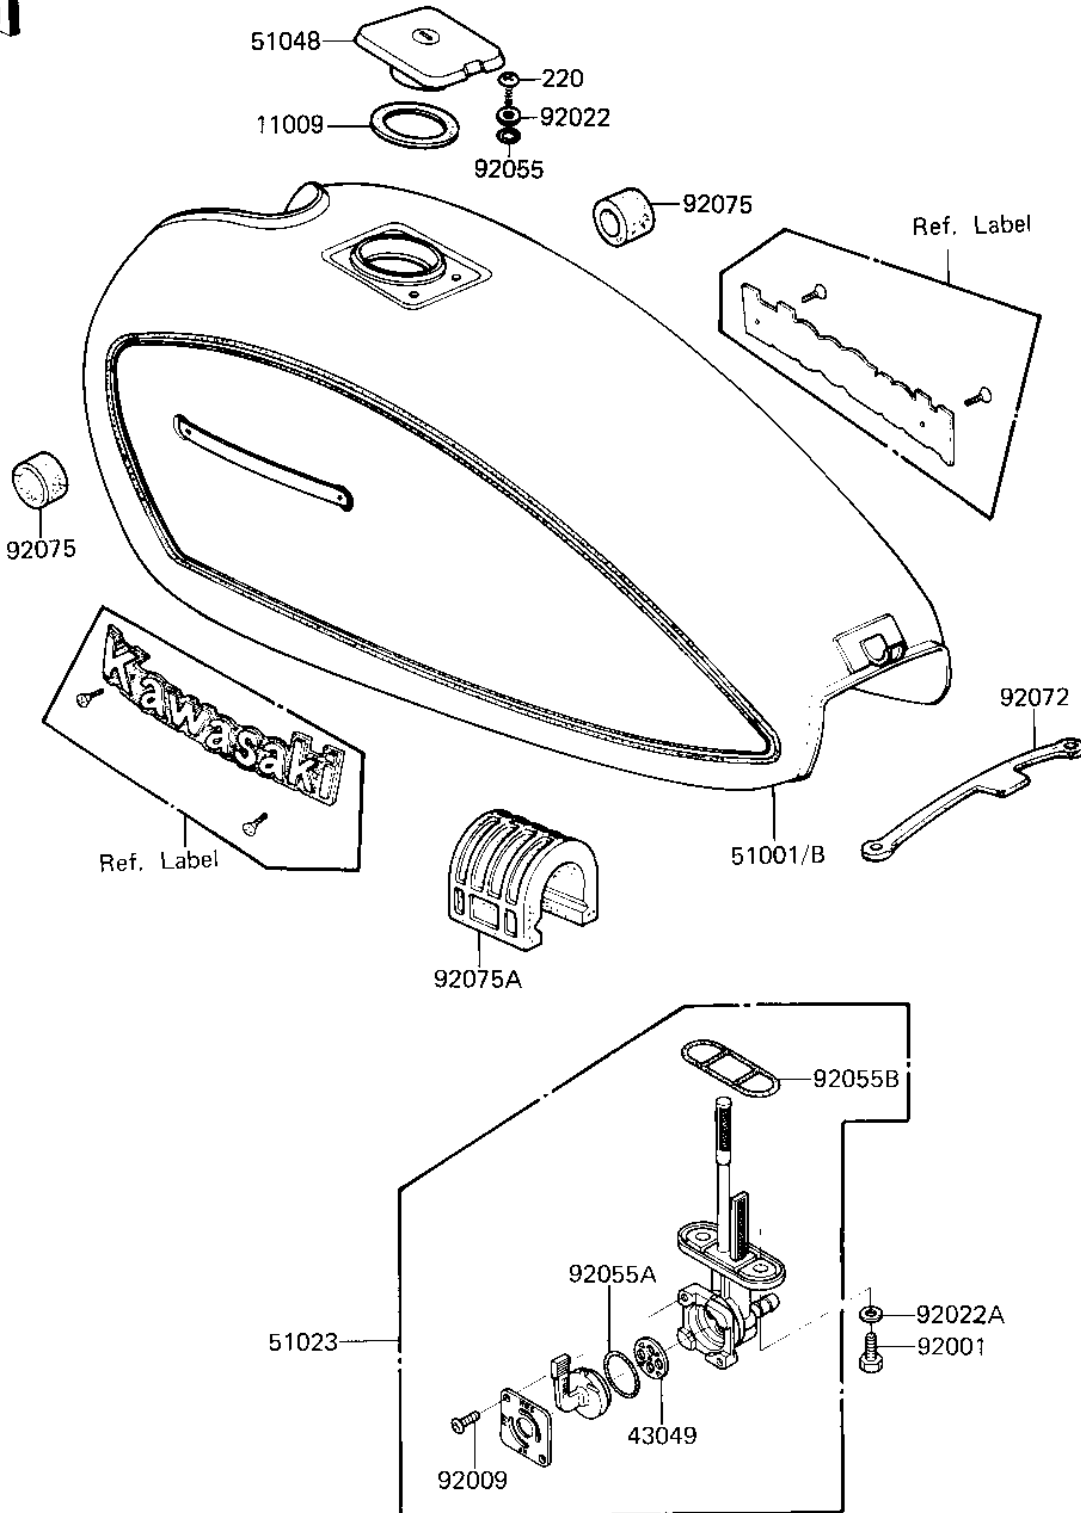

1982 CSR Belt PARTS DIAGRAM

FUEL TANK

F2410-0067

1982 CSR Belt PARTS LIST

FUEL TANK

| ITEM NAME | PART NUMBER | QUANTITY |
|--------------------------------------|---------------|----------|
| GASKET,FUEL TANK CAP (Ref # 11009) | 11009-1051 | 1 |
| PACKING,FUEL TAP VALV (Ref # 43049) | 43049-1017 | 1 |
| TANK-FUEL,L.M.RED (Ref # 51001) | 51001-1039-E2 | 1 |
| TANK-FUEL,EBONY (Ref # 51001B) | 51001-5114-8G | 1 |
| TAP-ASSY,FUEL (Ref # 51023) | 51023-1038 | 1 |
| CAP ASSY TANK (Ref # 51048) | 51048-1018 | 1 |
| BOLT,6X20,FUEL TAP (Ref # 92001) | 92001-1091 | 1 |
| SCREW PAN HEAD 3X5 (Ref # 92009) | 220B0305A | 1 |
| WASHER,PLAIN (Ref # 92022) | 92022-1038 | 1 |
| WASHER-PLAIN (Ref # 92022A) | 92022-183 | 1 |
| "O" RING (Ref # 92055) | 92055-1023 | 1 |
| "O" RING,FUEL TAP LEV (Ref # 92055A) | 92055-1111 | 1 |
| "O" RING,FUEL TANK (Ref # 92055B) | 92055-1112 | 1 |
| BAND,FUEL TANK (Ref # 92072) | 92072-042 | 1 |
| DAMPER RUBBER-FL TANK (Ref # 92075) | 92075-101 | 1 |
| DAMPER RUBBER,FL TNK (Ref # 92075A) | 92075-215 | 1 |
| SCREW PAN HEAD 5X10 (Ref # 220) | 220B0510 | 1 |