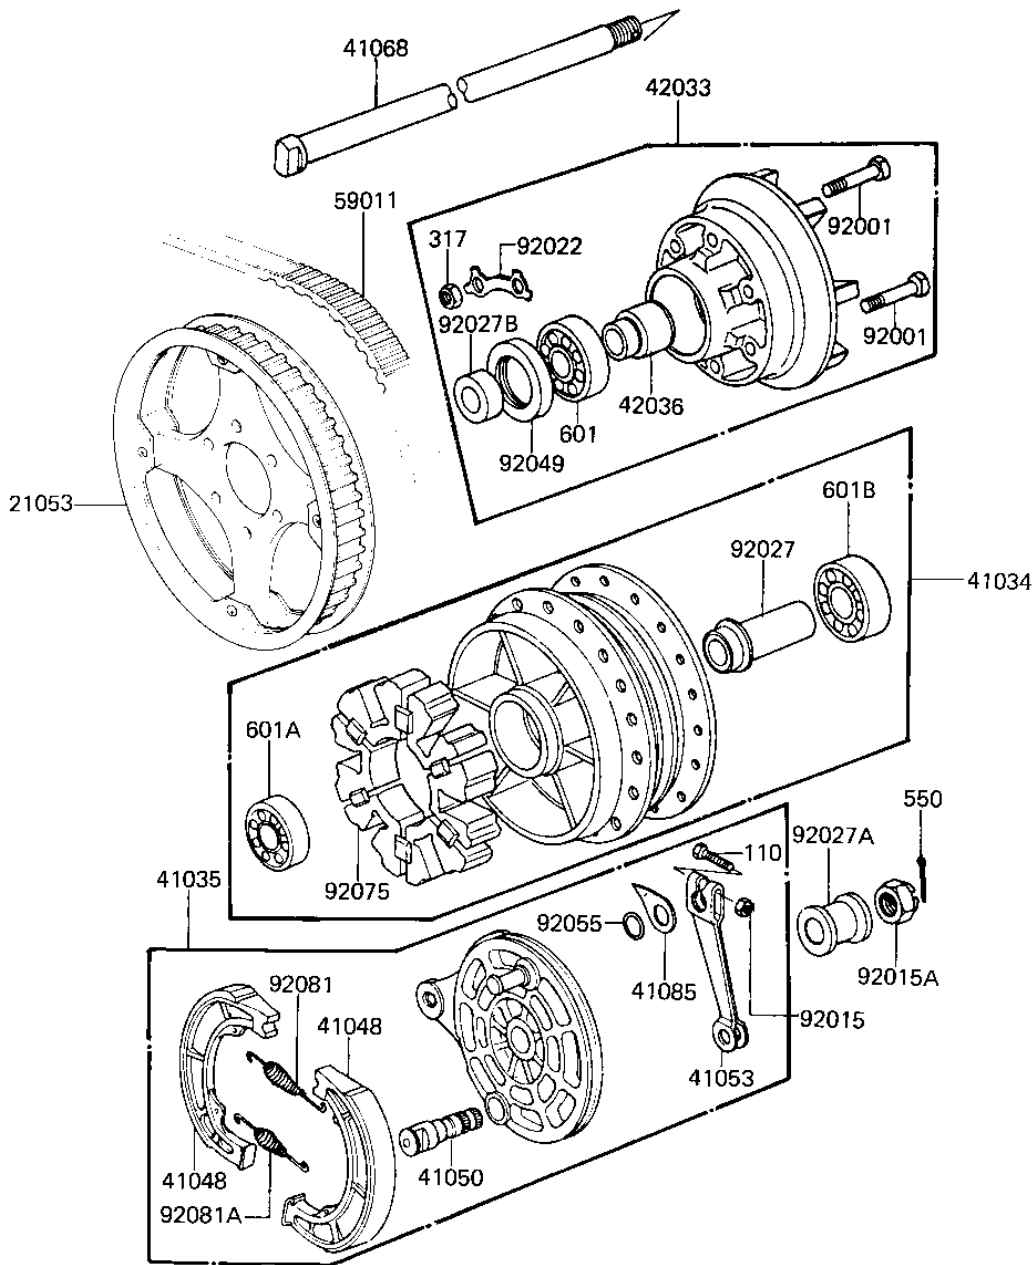

1982 CSR Belt PARTS DIAGRAM

REAR HUB/BRAKE/BELT

F2240-0053

1982 CSR Belt PARTS LIST

REAR HUB/BRAKE/BELT

ITEM NAME	PART NUMBER	QUANTITY
SPROCKET,REAR 58T (Ref # 21053)	21053-1011	1
DRUM ASSY,REAR (Ref # 41034)	42005-057	1
RR BRAKE PANEL ASSY (Ref # 41035)	41035-1090	1
SHOE,BRAKE (Ref # 41048)	42019-010	1
CAM SHAFT,REAR BRAKE (Ref # 41050)	42026-026	1
LEVER,FRONT BRAKE CAM (Ref # 41053)	41053-002	1
AXLE,REAR (Ref # 41068)	41068-1061	1
INDICATOR,FR BK SHOE (Ref # 41085)	41085-013	1
COUPLING-ASSY,REAR HU (Ref # 42033)	42033-1043	1
SLEEVE,REAR HUB (Ref # 42036)	42036-030	1
BELT,DRIVE,125T (Ref # 59011)	59011-1011	1
BOLT,8X41 (Ref # 92001)	92001-1478	1
NUT,6MM (Ref # 92015)	41072-007	1
NUT,14MM (Ref # 92015A)	42045-020	1
WASHER,SPROCKET LOCK (Ref # 92022)	92088-019	1
SPACER,REAR HUB BEARG (Ref # 92027)	42010-037	1
COLLAR,REAR AXLE (Ref # 92027A)	42032-076	1
COLLAR-REAR HUB,15X26 (Ref # 92027B)	92027-1349	1
OIL SEAL,RR HUB BRNG (Ref # 92049)	92050-060	1
"0" RING,11MM (Ref # 92055)	92055-004	1
SHOCK DAMPER,REAR HUB (Ref # 92075)	42014-030	1
SPRING,BRAKE SHOE (Ref # 92081)	92081-1766	1
SPRING,BRAKE SHOE (Ref # 92081A)	92081-1550	1
BOLT-UPSET (Ref # 110)	112G0630	1
NUT,8M/M (Ref # 317)	317B0800	1
PIN COTTER 3.0X25 (Ref # 550)	550D3025	1
BEARING BALL #6004 (Ref # 601)	601B6004	1
BEARING BALL #6202 (Ref # 601A)	601B6202	1
BEARING BALL #6302Z (Ref # 601B)	601B6302Z	1