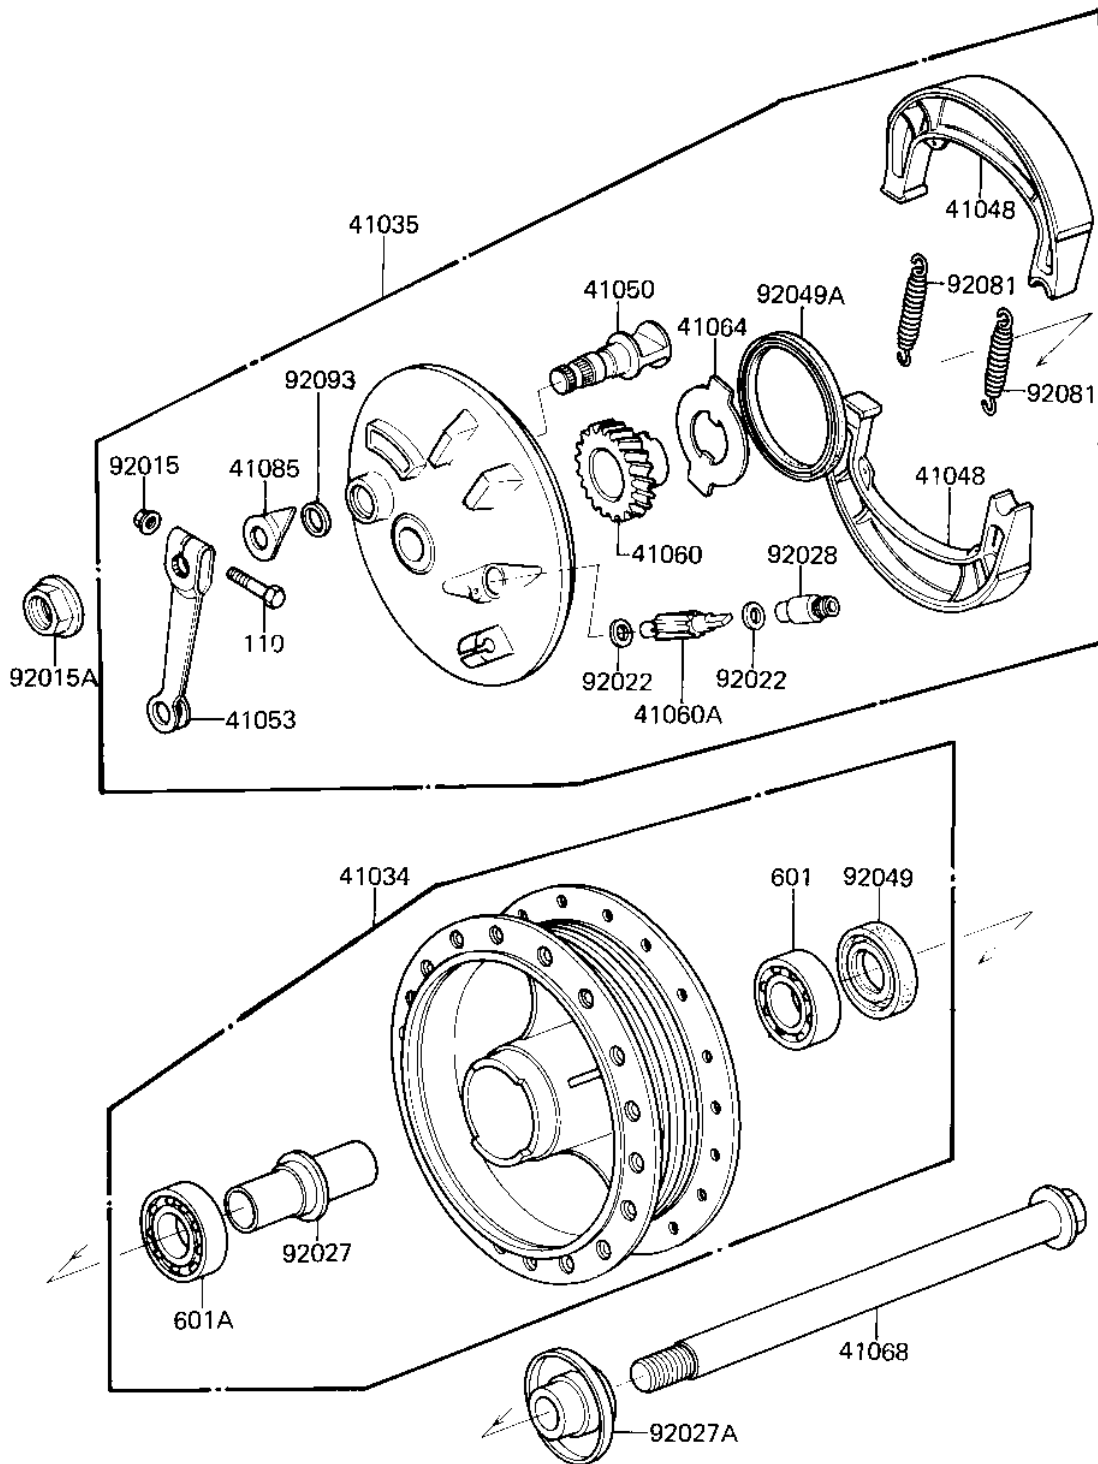

1982 CSR Belt PARTS DIAGRAM

FRONT HUB/BRAKE

F2230-0004

1982 CSR Belt PARTS LIST

FRONT HUB/BRAKE

ITEM NAME	PART NUMBER	QUANTITY
DRUM-ASSY,FR BRK,BUFF (Ref # 41034)	41034-048-80	1
PANEL-ASY,FR BRK (Ref # 41035)	41035-1028	1
SHOE,BRAKE (Ref # 41048)	42019-011	1
CAM SHAFT,FR BRAKE (Ref # 41050)	41050-1015	1
LEVER,FR BRAKE CAM (Ref # 41053)	41053-1017	1
GEAR,SPEEDOMETER 29T (Ref # 41060)	41060-1027	1
PINION,SPEEDOMET,11T (Ref # 41060A)	41060-1028	1
RECIEVER GEAR (Ref # 41064)	41064-003	1
AXLE,FRONT (Ref # 41068)	41068-1029	1
INDICATOR,FR BRK PNL (Ref # 41085)	41085-005	1
NUT,6MM (Ref # 92015)	41072-007	1
NUT,14MM (Ref # 92015A)	92015-1407	1
WASHER THRST SPD PINI (Ref # 92022)	41063-001	1
SPACER FR HUB BEARING (Ref # 92027)	41039-004	1
COLLAR,FR AXLE (Ref # 92027A)	92027-1218	1
BUSHING,SPEEDOMET CBL (Ref # 92028)	92028-1066	1
OIL SEAL RR BRK DRUM (Ref # 92049)	92050-008	1
OIL SEAL F BRK PANEL (Ref # 92049A)	92050-010	1
SPRING-BRAKE SHOE (Ref # 92081)	42020-004	1
DUST SHIELD BRAKE CAM (Ref # 92093)	41051-001	1
BOLT-UPSET,6X35 (Ref # 110)	112G0635	1
BEARING BALL #6202 (Ref # 601)	601B6202	1
BEARING BALL #6202Z (Ref # 601A)	601B6202Z	1