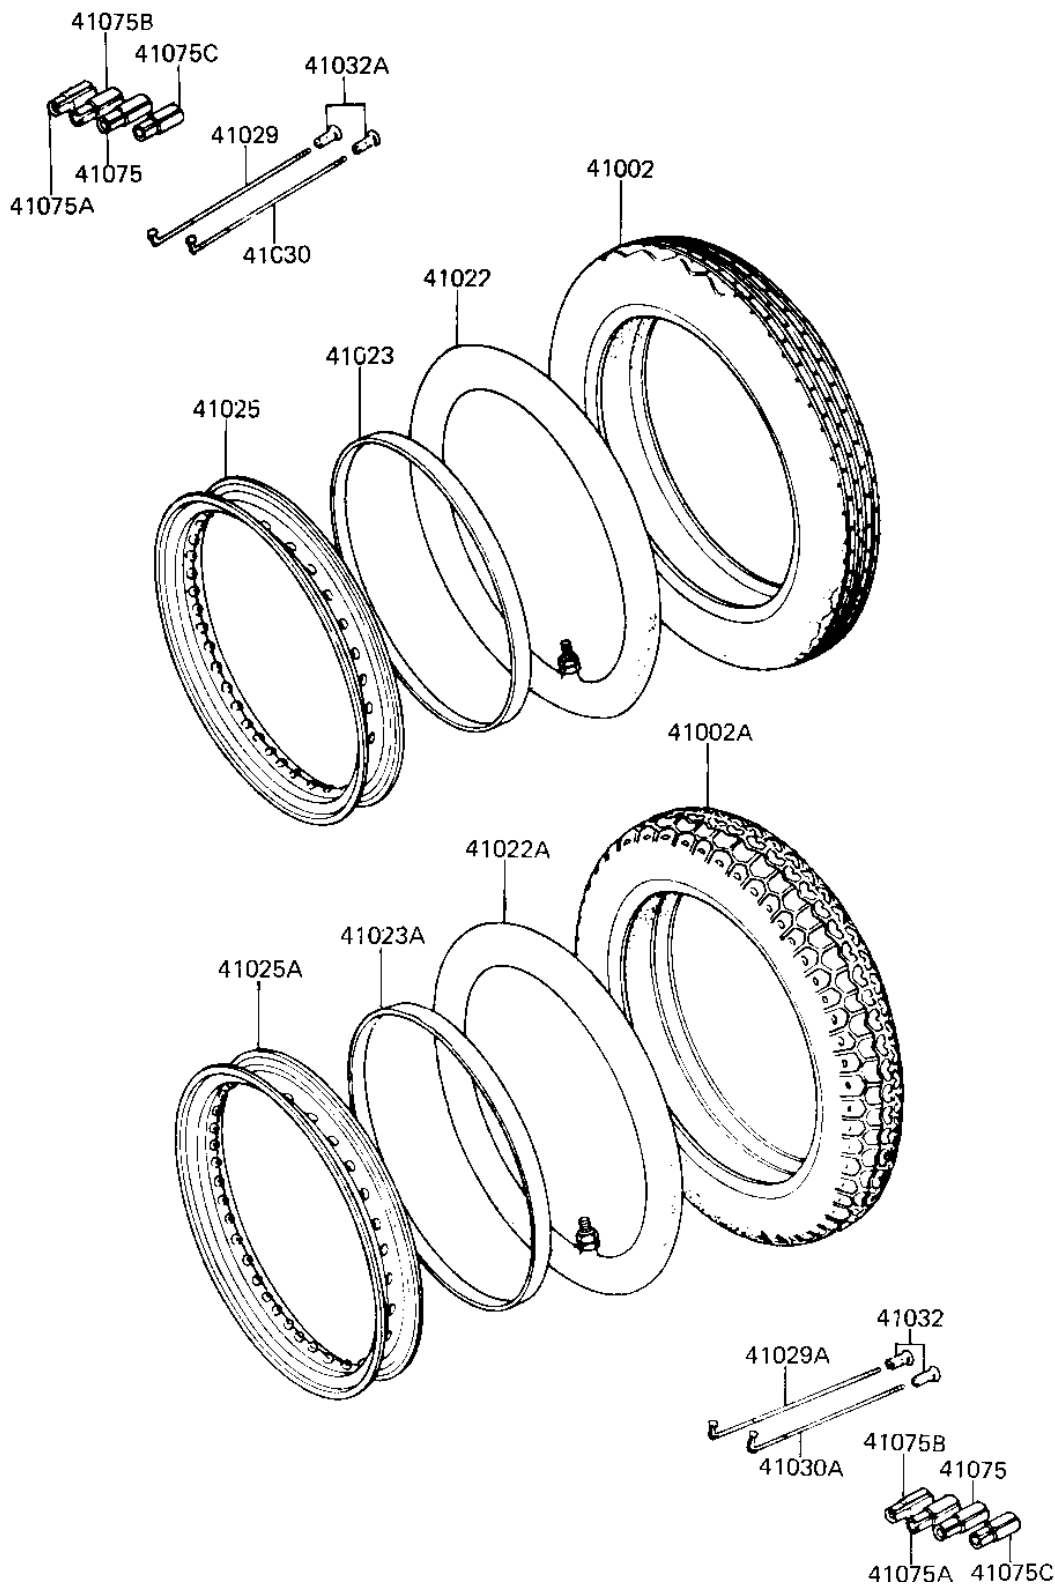

1982 CSR Belt PARTS DIAGRAM

WHEELS/TIRES

F2210-0005

1982 CSR Belt PARTS LIST

WHEELS/TIRES

ITEM NAME	PART NUMBER	QUANTITY
TIRE (Ref # 41002)	41002-1570	1
TIRE 120/90-16 Y987 R (Ref # 41002A)	41002-1212	1
TUBE 250/275-18 (Ref # 41022)	41022-032	1
TUBE-TIRE,120/90-16(Y (Ref # 41022A)	41022-1046	1
BAND RIM (Ref # 41023)	41023-001	1
BAND,RIM (Ref # 41023A)	41023-1011	1
RIM,1.60X18 (Ref # 41025)	41025-1020	1
RIM,2.15X16 (Ref # 41025A)	41025-1021	1
SPOKE,FR INNER (Ref # 41029)	41029-1025	1
SPOKE,RR INNER (Ref # 41029A)	41029-1026	1
SPOKE,FR OUTER (Ref # 41030)	41030-1020	1
SPOKE,RR OUTER (Ref # 41030A)	41030-1021	1
NIPPLE,SPOKE (Ref # 41032)	41032-022	1
NIPPLE-SPOKE (Ref # 41032A)	41032-1055	1
WEIGHT,BALANCE,10G (Ref # 41075)	41075-1007	1
WEIGHT,BALANCE,20G (Ref # 41075A)	41075-1008	1
WEIGHT,BALANCE,30G (Ref # 41075B)	41075-1009	1
WEIGHT,BALANCE,5G (Ref # 41075C)	41075-1010	1