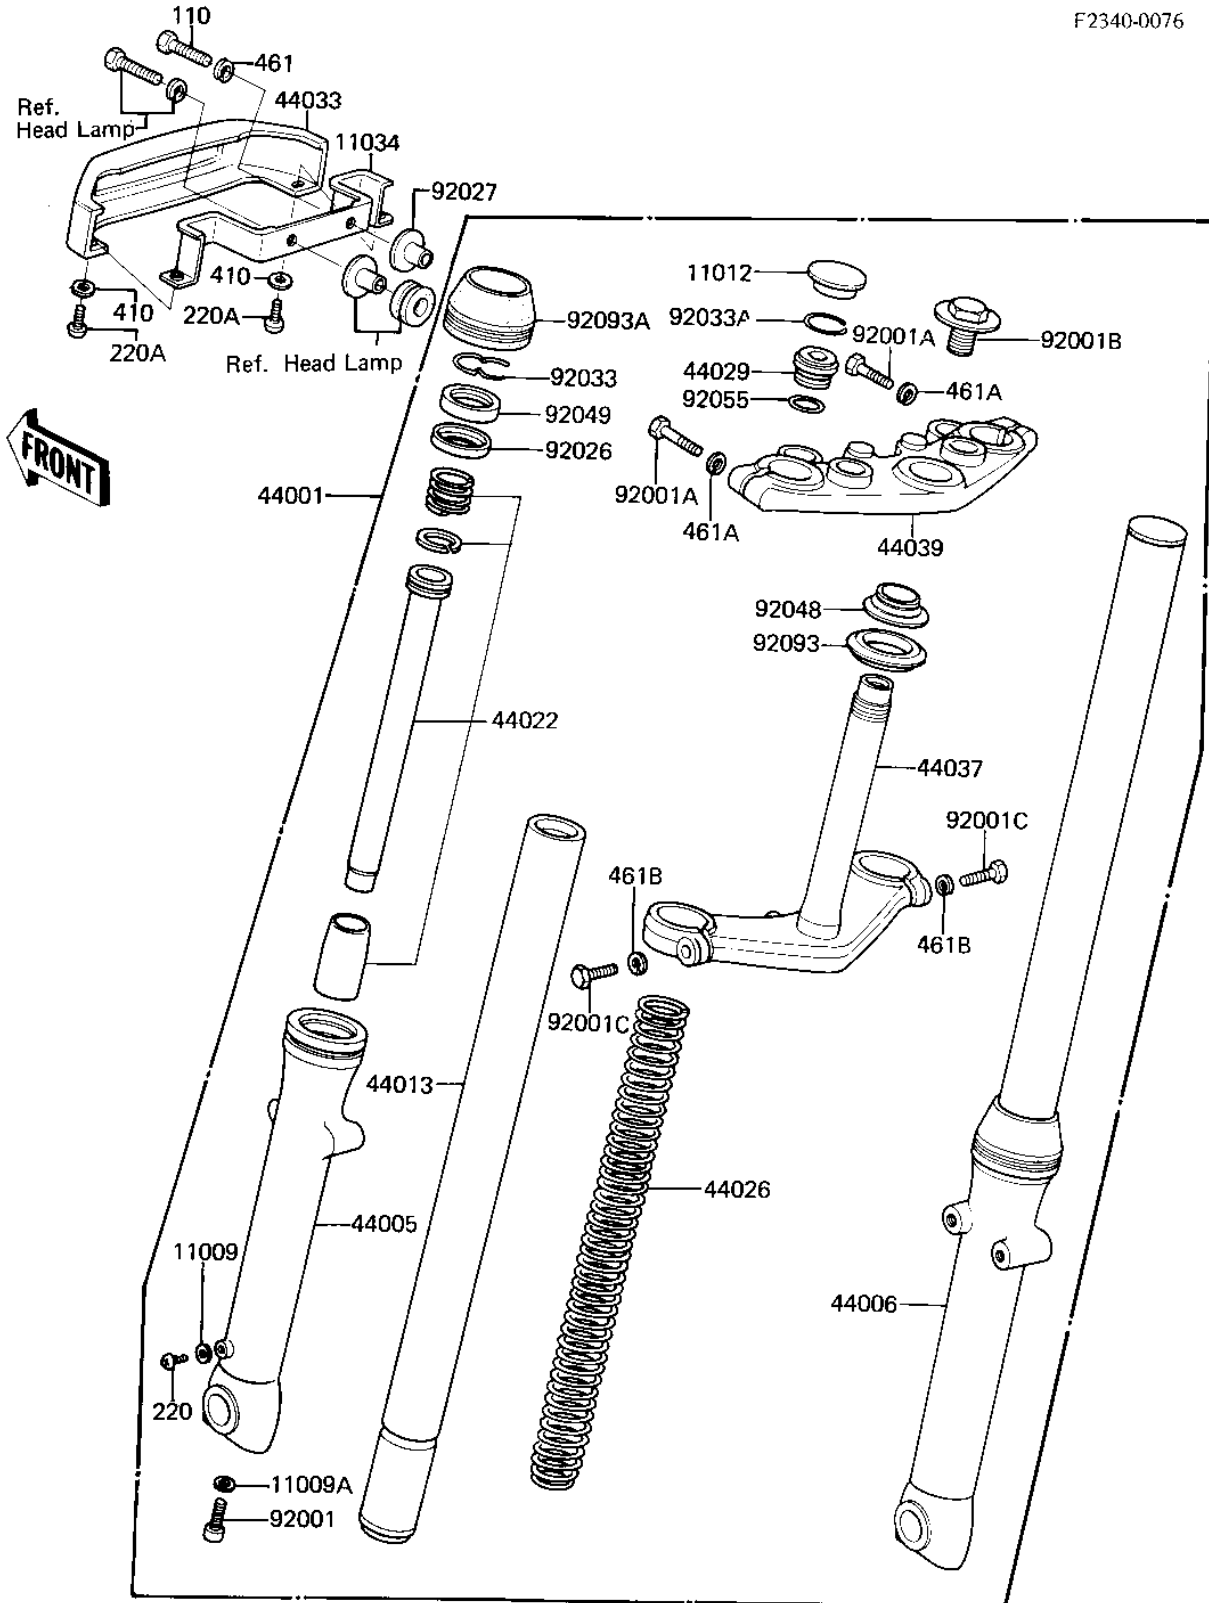

# 1982 CSR Belt PARTS DIAGRAM

FRONT FORK

F2340-0076

# 1982 CSR Belt PARTS LIST

## FRONT FORK

ITEM NAME	PART NUMBER	QUANTITY
GASKET,FORK DRAIN PLG (Ref # 11009)	44045-046	2
GASKET,FORK CYL BOLT (Ref # 11009A)	44045-051	2
CAP,FORK (Ref # 11012)	11012-1124	2
BRACKET,FORK COVER (Ref # 11034)	11034-1698	1
FORK-FRONT (Ref # 44001)	44001-1300	1
TUBE,LH,FORK OUTER (Ref # 44005)	44005-1047	1
TUBE,RH,FORK OUTER (Ref # 44006)	44006-1047	1
PIPE-FORK INNER (Ref # 44013)	44013-1074	2
CYLINDER-FORK (Ref # 44022)	44022-1040	2
SPRING,FORK (Ref # 44026)	44026-1054	2
GUIDE,SPRING (Ref # 44029)	44029-022	2
COVER-FORK (Ref # 44033)	44033-1062	1
STEM,STEERING (Ref # 44037)	44037-1036	1
HEAD,STEERING STEM (Ref # 44039)	44039-078	1
BOLT,FORK CYLINDER (Ref # 92001)	44041-078	2
BOLT,HEX HEAD,8X40 (Ref # 92001A)	92001-1063	2
BOLT,STEERING STEM HE (Ref # 92001B)	92001-1741	1
BOLT,HEX HEAD 10X35 (Ref # 92001C)	92001-1252	2
SPACER,FORK OUTER (Ref # 92026)	92026-1099	2
COLLAR (Ref # 92027)	92027-251	1
CIRCLIP,45MM (Ref # 92033)	44044-020	2
CIRCLIP (Ref # 92033A)	44044-023	2
CONE STERNG BERG LOW (Ref # 92048)	92047-010	1
SEAL-OIL,FORK OUTER (Ref # 92049)	92049-1080	2
"O" RING (Ref # 92055)	44046-025	2
SEAL,STEERING STEM (Ref # 92093)	44010-027	1
SEAL,FORK OUTER (Ref # 92093A)	92093-1066	2
BOLT-UPSET (Ref # 110)	112G0625	1
SCREW PAN HEAD 4X6 (Ref # 220)	220B0406	2

## FRONT FORK

ITEM NAME	PART NUMBER	QUANTITY
SCREW PAN HEAD 4X10 (Ref # 220A)	220B0410	2
WASHER PLAIN 4MM (Ref # 410)	410B0400	2
WASHER SPRING 6MM (Ref # 461)	461F0600	1
WASHER SPRING 8MM (Ref # 461A)	461F0800	2
WASHER SPRING 10MM (Ref # 461B)	461F1000	2