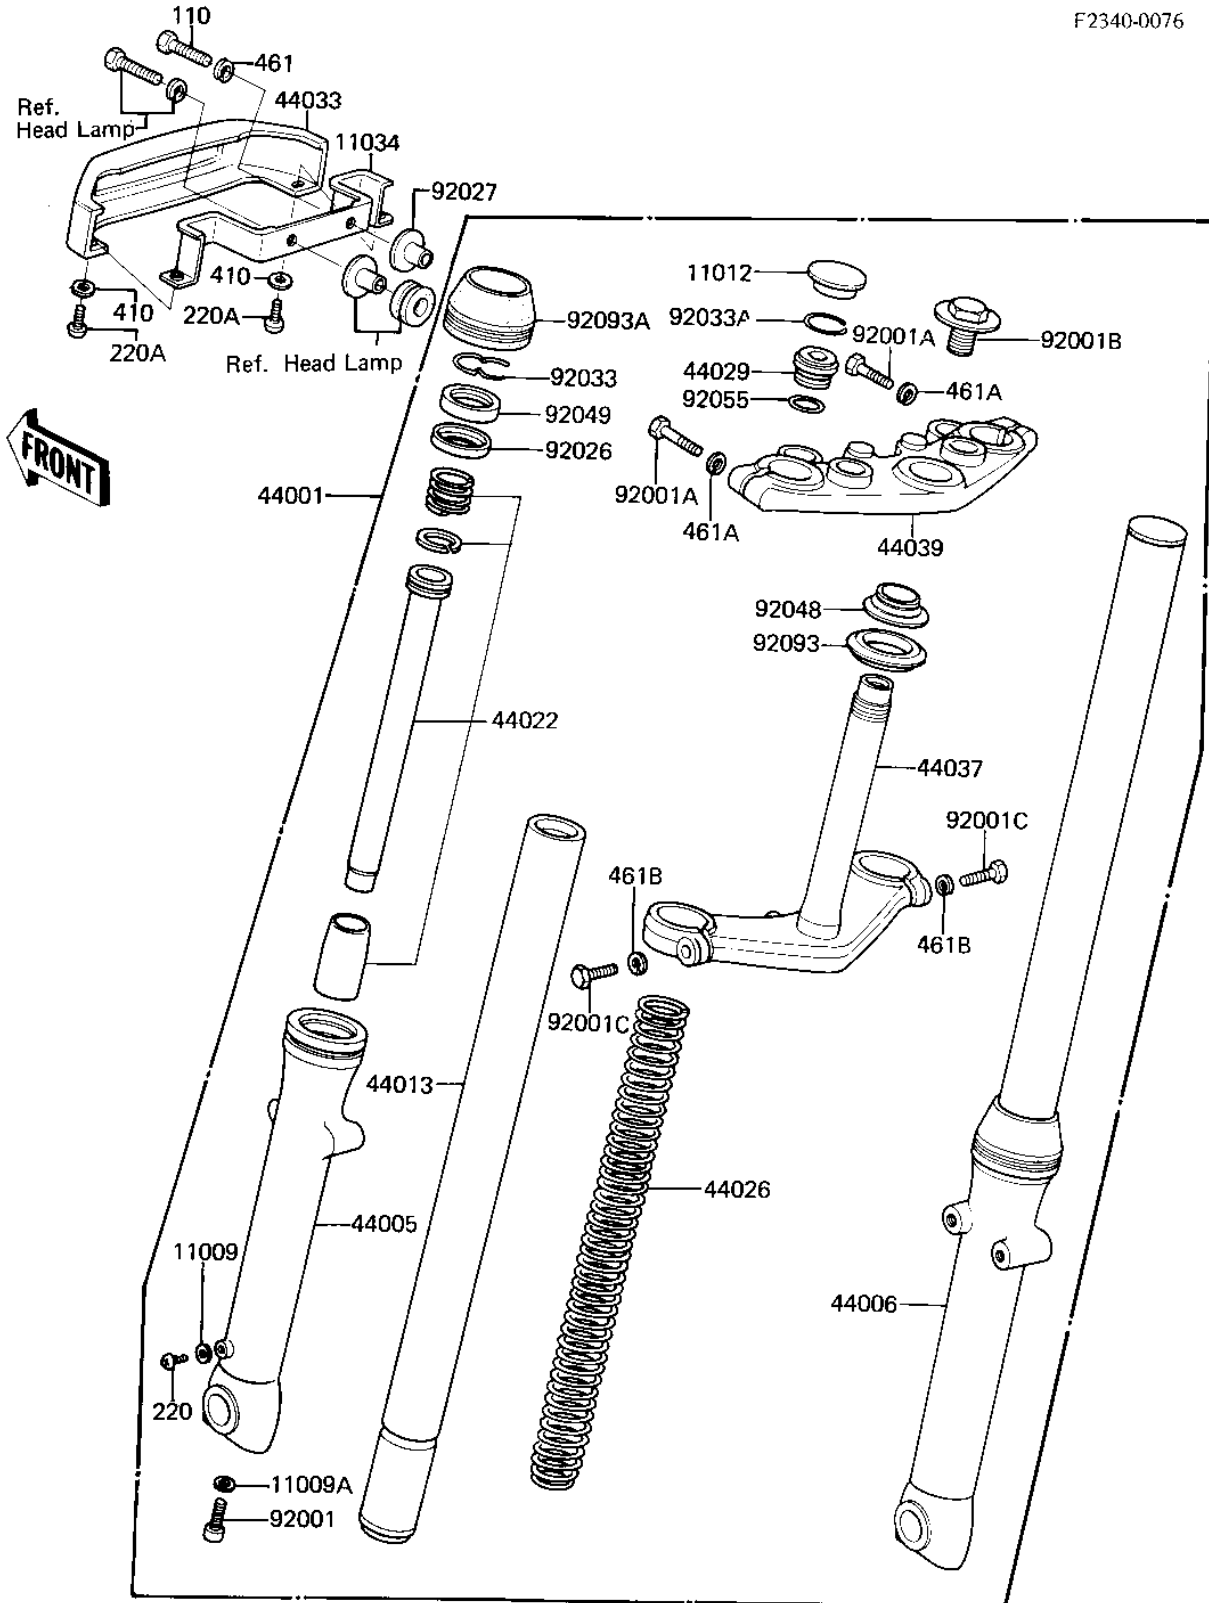

1982 CSR Belt PARTS DIAGRAM

FRONT FORK

F2340-0076

1982 CSR Belt PARTS LIST

FRONT FORK

| ITEM NAME | PART NUMBER | QUANTITY |
|--------------------------------------|-------------|----------|
| GASKET,FORK DRAIN PLG (Ref # 11009) | 44045-046 | 1 |
| GASKET,FORK CYL BOLT (Ref # 11009A) | 44045-051 | 1 |
| CAP,FORK (Ref # 11012) | 11012-1124 | 1 |
| BRACKET,FORK COVER (Ref # 11034) | 11034-1698 | 1 |
| FORK-FRONT (Ref # 44001) | 44001-1300 | 1 |
| TUBE,LH,FORK OUTER (Ref # 44005) | 44005-1047 | 1 |
| TUBE,RH,FORK OUTER (Ref # 44006) | 44006-1047 | 1 |
| PIPE-FORK INNER (Ref # 44013) | 44013-1074 | 1 |
| CYLINDER-FORK (Ref # 44022) | 44022-1040 | 1 |
| SPRING,FORK (Ref # 44026) | 44026-1054 | 1 |
| GUIDE,SPRING (Ref # 44029) | 44029-022 | 1 |
| COVER-FORK (Ref # 44033) | 44033-1062 | 1 |
| STEM,STEERING (Ref # 44037) | 44037-1036 | 1 |
| HEAD,STEERING STEM (Ref # 44039) | 44039-078 | 1 |
| BOLT,FORK CYLINDER (Ref # 92001) | 44041-078 | 1 |
| BOLT,HEX HEAD,8X40 (Ref # 92001A) | 92001-1063 | 1 |
| BOLT,STEERING STEM HE (Ref # 92001B) | 92001-1741 | 1 |
| BOLT,HEX HEAD 10X35 (Ref # 92001C) | 92001-1252 | 1 |
| SPACER,FORK OUTER (Ref # 92026) | 92026-1099 | 1 |
| COLLAR (Ref # 92027) | 92027-251 | 1 |
| CIRCLIP,45MM (Ref # 92033) | 44044-020 | 1 |
| CIRCLIP (Ref # 92033A) | 44044-023 | 1 |
| CONE STERNG BERG LOW (Ref # 92048) | 92047-010 | 1 |
| SEAL-OIL,FORK OUTER (Ref # 92049) | 92049-1080 | 1 |
| "O" RING (Ref # 92055) | 44046-025 | 1 |
| SEAL,STEERING STEM (Ref # 92093) | 44010-027 | 1 |
| SEAL,FORK OUTER (Ref # 92093A) | 92093-1066 | 1 |
| BOLT-UPSET (Ref # 110) | 112G0625 | 1 |
| SCREW PAN HEAD 4X6 (Ref # 220) | 220B0406 | 1 |