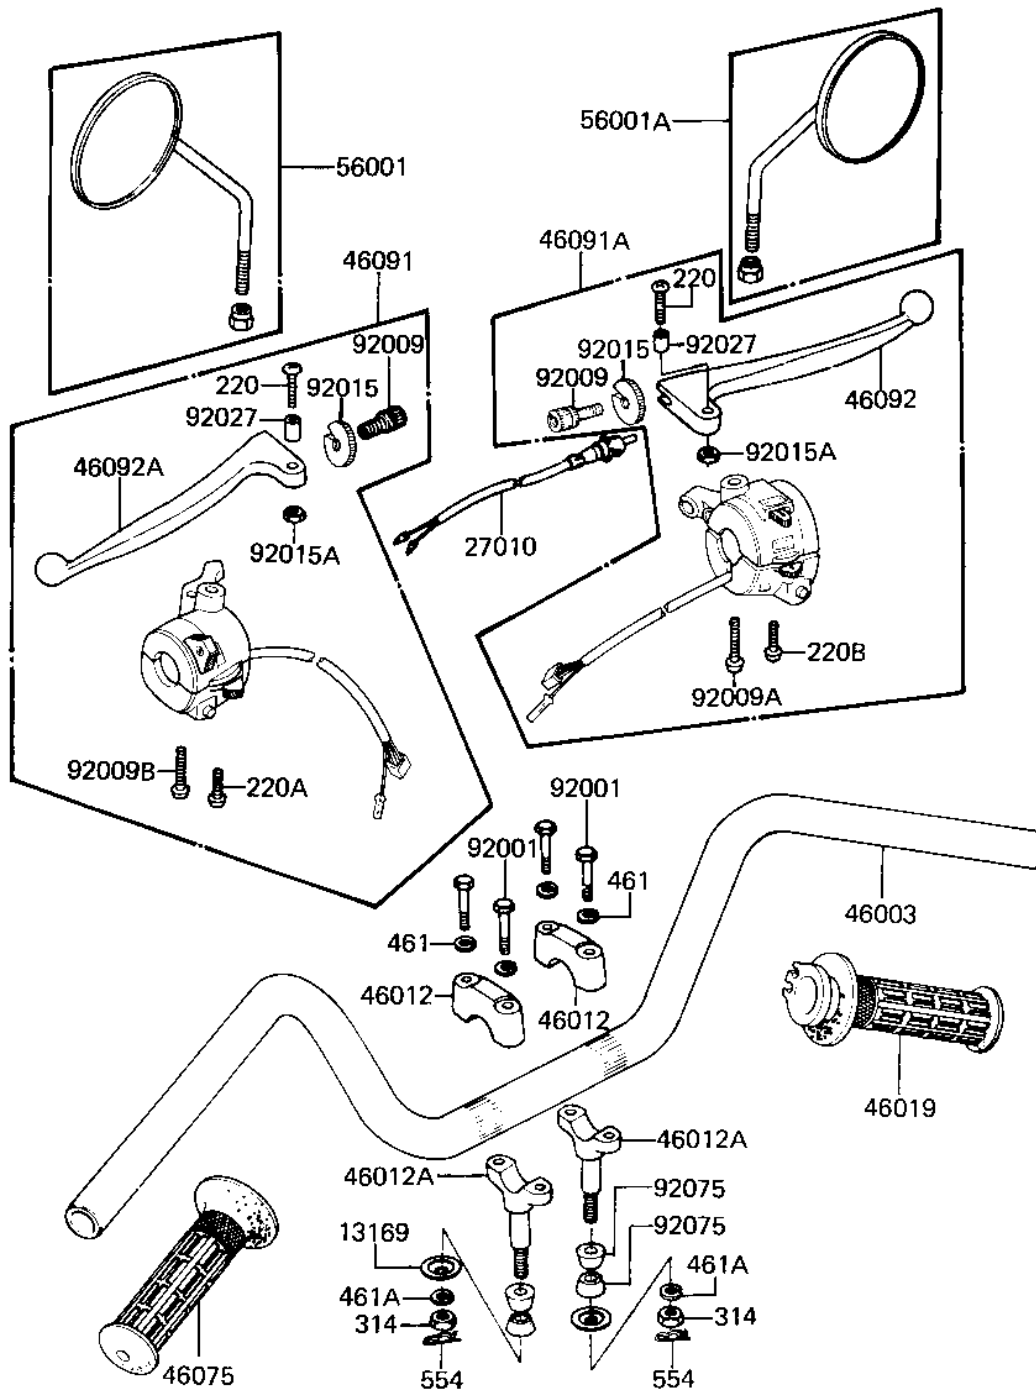

1982 CSR Belt PARTS DIAGRAM

HANDLEBAR

F2310-0101

1982 CSR Belt PARTS LIST

HANDLEBAR

ITEM NAME	PART NUMBER	QUANTITY
CAP HANDLEBAR HOLDER (Ref # 13169)	46016-003	1
SWITCH-FR. BRAKE LAMP (Ref # 27010)	27021-004	1
HANDLEBAR (Ref # 46003)	46003-1045	1
HOLDER-HANDLEBAR (Ref # 46012)	46012-008	1
HOLDER-HANDLEBAR LOW (Ref # 46012A)	46012-010	1
GRIP-ASSY,THROTTLE (Ref # 46019)	46019-1018	1
GRIP,LH (Ref # 46075)	46075-1022	1
HOUSING.ASSY,L.H (Ref # 46091)	46091-1085	1
HOUSING-ASSY-CONTROL (Ref # 46091A)	46091-1136	1
LEVER,FRONT BRAKE (Ref # 46092)	46058-019	1
LEVER,CLUTCH (Ref # 46092A)	46092-024	1
REAR VIEW MIRROR,L.H. (Ref # 56001)	56001-1055	1
MIRROR-ASSY,RH (Ref # 56001A)	56001-1077	1
BOLT 8X38 (Ref # 92001)	92001-1405	1
SCREW CABLE ADJUST (Ref # 92009)	46055-003	1
SCREW,PAN HEAD,5X48 (Ref # 92009A)	92009-1017	1
SCREW,PAN HEAD,5X38 (Ref # 92009B)	92009-1018	1
SCREW,CABLE ADJUSTER (Ref # 92009C)	92009-1022	1
NUT-LOCK (Ref # 92015)	46056-005	1
NUT-LOCK,5MM (Ref # 92015A)	92019-014	1
COLLAR,LEVER (Ref # 92027)	92027-1042	1
DAMPER RUBBER HANDLE (Ref # 92075)	92075-039	1
SCREW PAN HEAD 5X22 (Ref # 220)	220B0522	1
SCREW-PAN-CROS,5X25 (Ref # 220A)	220B0525	1
SCREW PAN HEAD 5X30 (Ref # 220B)	220B0530	1
NUT,10MM (Ref # 314)	314B1000	1
WASHER SPRING 8MM (Ref # 461)	461F0800	1
WASHER SPRING 10MM (Ref # 461A)	461F1000	1
PIN,SNAP (Ref # 554)	554A0800	1