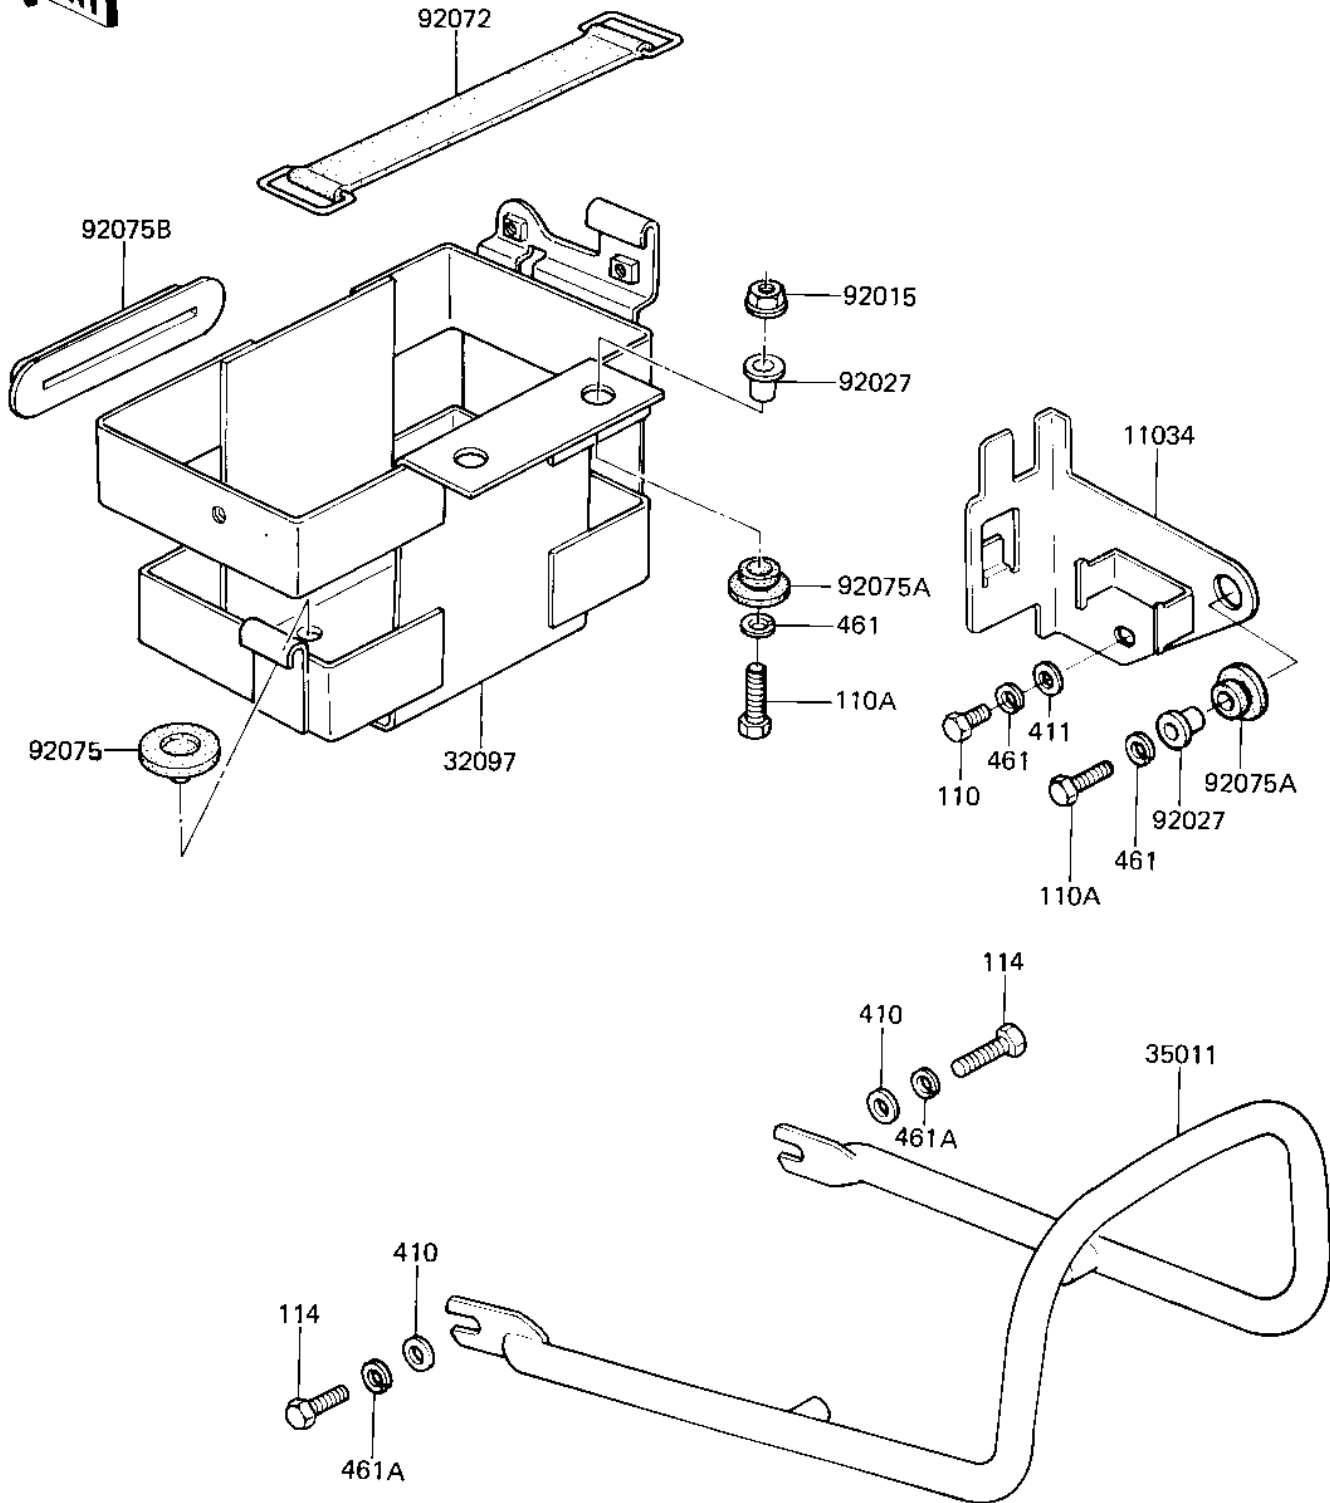

1982 CSR Belt PARTS DIAGRAM

BATTERY CASE/ELECTRO BRACKET

F2132-0046

1982 CSR Belt PARTS LIST

BATTERY CASE/ELECTRO BRACKET

ITEM NAME	PART NUMBER	QUANTITY
BRACKET,RELAY (Ref # 11034)	11034-1672	1
CASE-BATTERY (Ref # 32097)	32097-1053	1
STAY (Ref # 35011)	35011-1105	1
NUT-6MM (Ref # 92015)	92015-1078	1
COLLAR (Ref # 92027)	92027-194	1
BAND BATTERY (Ref # 92072)	92072-006	1
DAMPER RUBBER (Ref # 92075)	92075-078	1
DAMPER RUBBER (Ref # 92075A)	92075-277	1
DAMPER RUBBER (Ref # 92075B)	92075-280	1
BOLT-UPSET,6X12 (Ref # 110)	112G0612	1
BOLT 6X22 (Ref # 110A)	112B0622	1
BOLT-SMALL-UPSET,8X16 (Ref # 114)	115G0816	1
WASHER PLAIN 8MM (Ref # 410)	410B0800	1
WASHER PLAIN 6MM (Ref # 411)	411B0600	1
WASHER SPRING 6MM (Ref # 461)	461F0600	1
WASHER SPRING 8MM (Ref # 461A)	461F0800	1