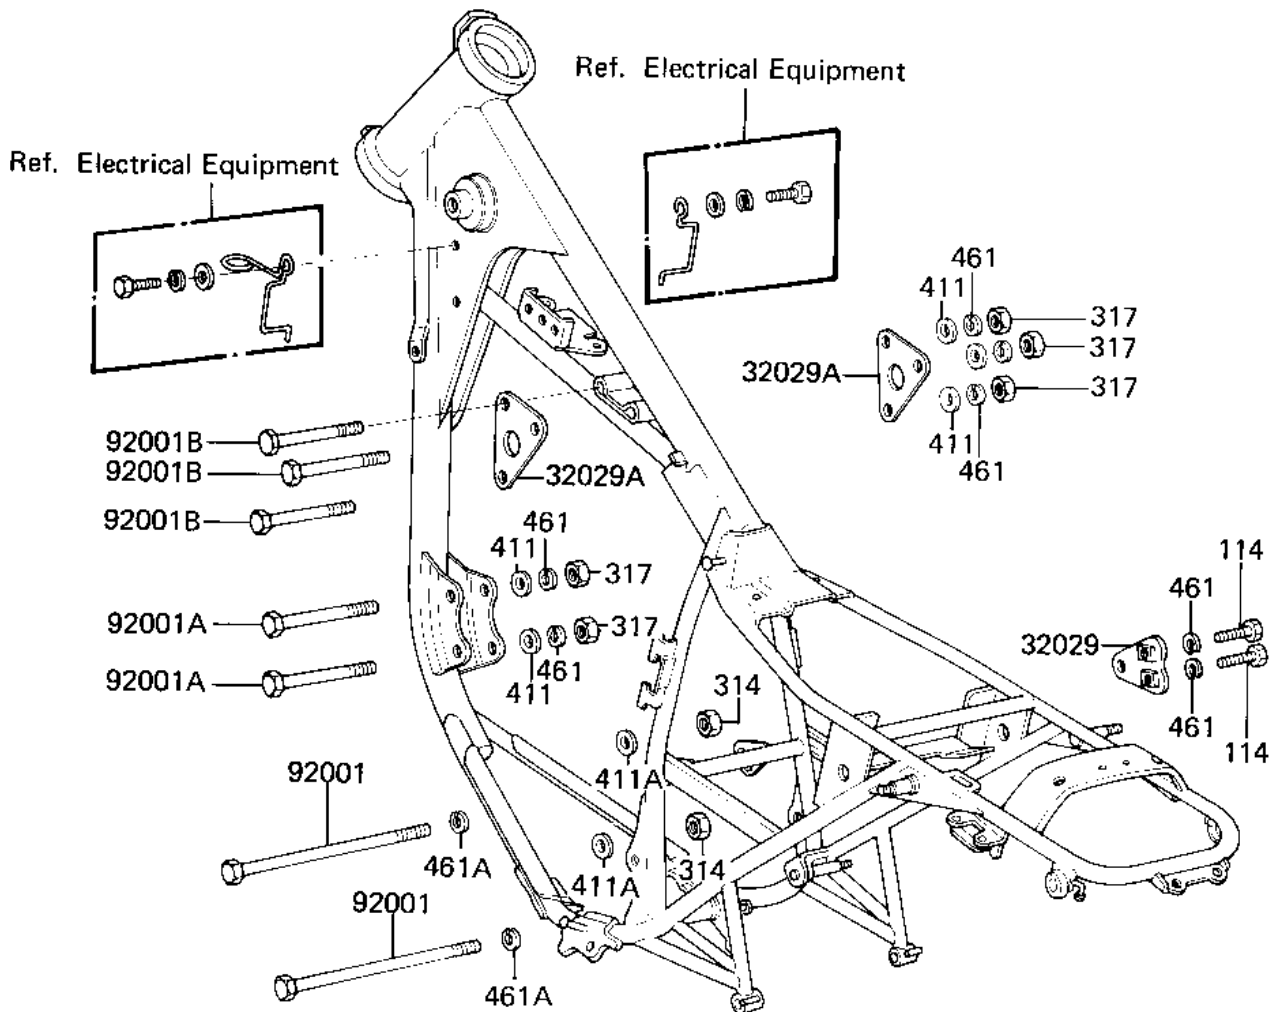

1982 CSR Belt PARTS DIAGRAM

FRAME FITTINGS

F2131-0068

1982 CSR Belt PARTS LIST

FRAME FITTINGS

ITEM NAME	PART NUMBER	QUANTITY
BRACKET,ENGINE (Ref # 32029)	32029-1008	1
PLATE,ENGINE HEAD (Ref # 32029A)	32030-069	1
BOLT,FLANGED,10X115 (Ref # 92001)	92001-1603	1
BOLT FLANGED,8X70 (Ref # 92001A)	92001-1583	1
BOLT-8X63 (Ref # 92001B)	92001-1397	1
BOLT-SMALL-UPSET,8X16 (Ref # 114)	115G0816	1
NUT,10MM (Ref # 314)	314B1000	1
NUT,8M/M (Ref # 317)	317B0800	1
WASHER PLAIN 8MM (Ref # 411)	411B0800	1
WASHER PLAIN 10MM (Ref # 411A)	411B1000	1
WASHER SPRING 8MM (Ref # 461)	461F0800	1
WASHER SPRING 10MM (Ref # 461A)	461F1000	1