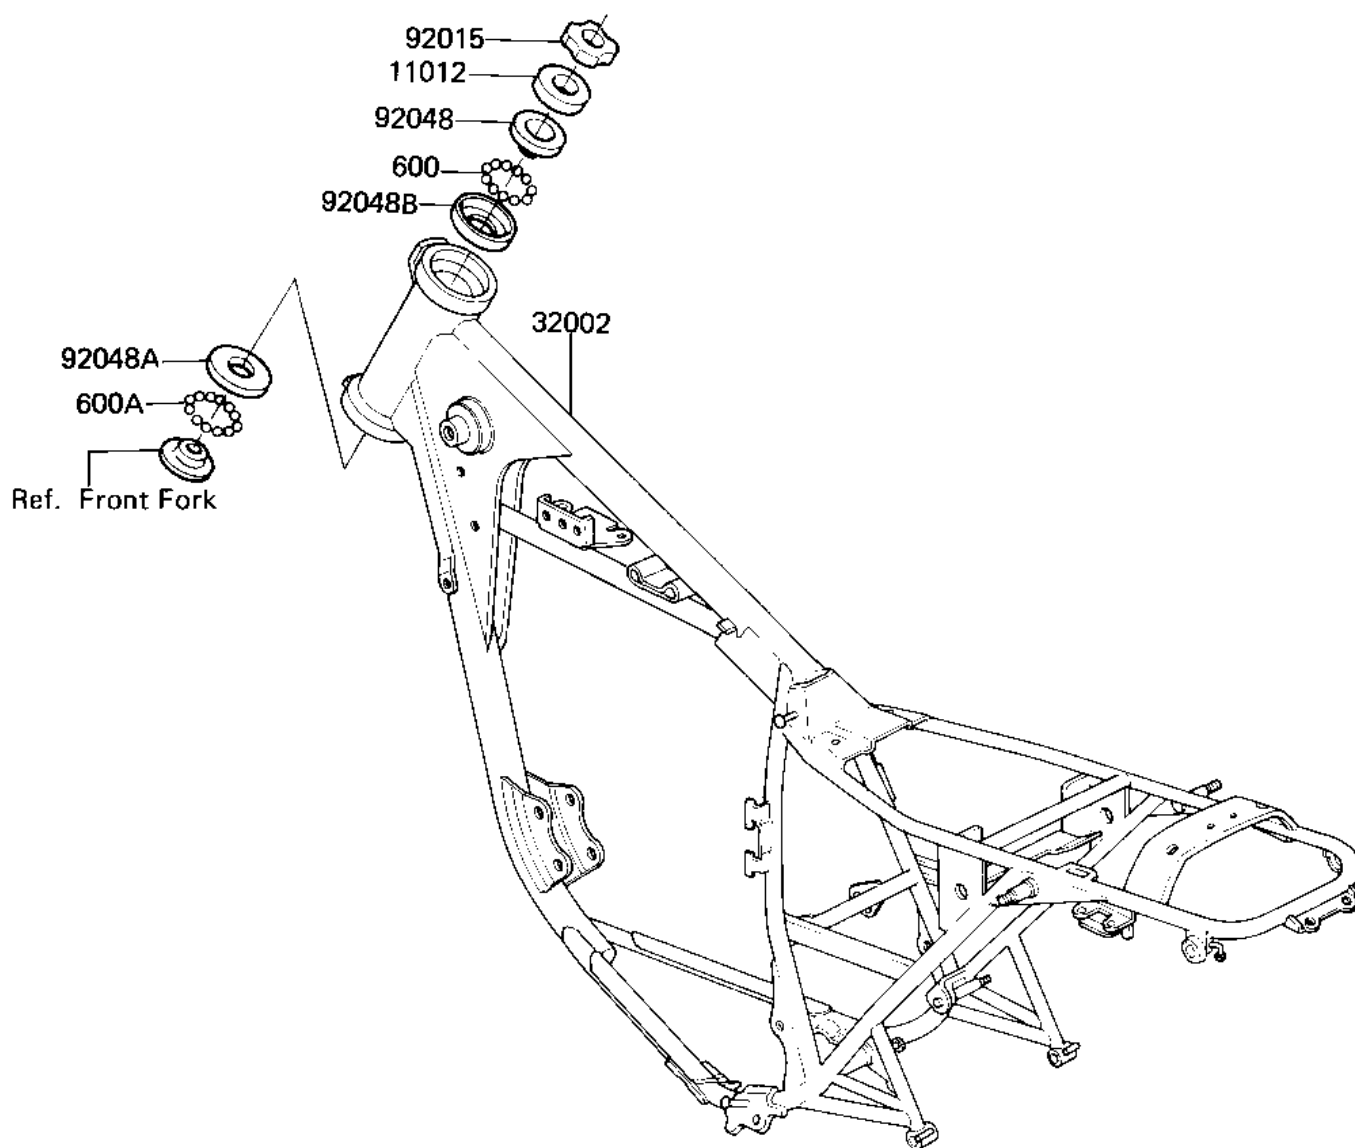

1982 CSR Belt PARTS DIAGRAM

FRAME

F2120-0076

1982 CSR Belt PARTS LIST

FRAME

ITEM NAME	PART NUMBER	QUANTITY
CAP,STEERING STEM (Ref # 11012)	46098-012	1
FRAME-COMP (Ref # 32002)	32002-1310	1
NUT,STEERING STEM (Ref # 92015)	92090-022	1
CONE,STRG STM BRG,UP (Ref # 92048)	92047-014	1
RACE STEERING BEARING (Ref # 92048A)	92048-005	1
RACE,STRG STM BEARING (Ref # 92048B)	92048-009	1
BALL STEEL 3/16' (Ref # 600)	600A0600	1
BALL STEEL 1/4' (Ref # 600A)	600A0800	1