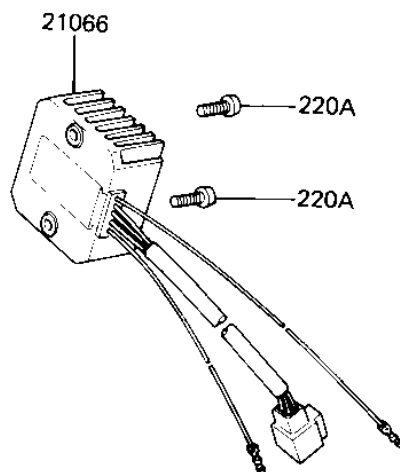

1982 CSR Belt PARTS DIAGRAM

IGNITION/GENERATOR/REGULATOR

E1810-0005

21119

13091

92037

220A

21003

21007

92001

92038

220B

59026

220

21066

220A

220A

1982 CSR Belt PARTS LIST

IGNITION/GENERATOR/REGULATOR

ITEM NAME	PART NUMBER	QUANTITY
HOLDER (Ref # 13091)	13091-1095	1
STATOR ASSY (Ref # 21003)	21003-1002	1
ROTOR (Ref # 21007)	21007-1032	1
REGULATOR,VOLTAGE (Ref # 21066)	21066-1014	1
IGNITER (Ref # 21119)	21119-1193	1
COIL-PULSING (Ref # 59026)	59026-1013	1
BOLT,10X40 (Ref # 92001)	92001-1201	1
CLAMP (Ref # 92037)	92037-194	1
WOODRUFF KEY (Ref # 92038)	92038-001	1
SCREW PAN HEAD 5X8 (Ref # 220)	220B0508	1
SCREW PAN HEAD 6X14 (Ref # 220A)	220B0614	1
SCREW PAN HEAD 6X25 (Ref # 220B)	220B0625	1