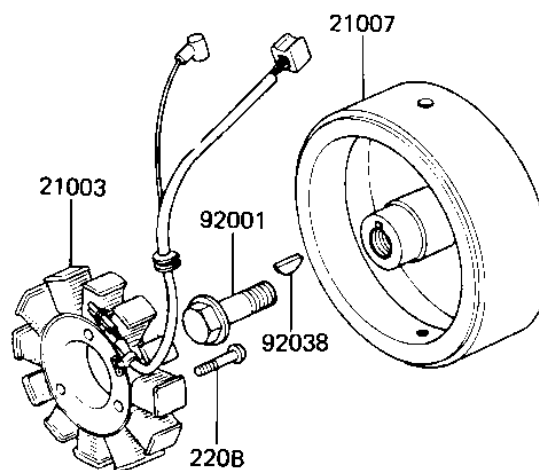

1982 CSR Belt PARTS DIAGRAM

IGNITION/GENERATOR/REGULATOR

E1810-0005

21119

13091

92037

220A

21003

21007

92001

92038

220B

59026

220

21066

220A

220A

1982 CSR Belt PARTS LIST

IGNITION/GENERATOR/REGULATOR

ITEM NAME	PART NUMBER	QUANTITY
HOLDER (Ref # 13091)	13091-1095	1
STATOR ASSY (Ref # 21003)	21003-1002	1
ROTOR (Ref # 21007)	21007-1032	1
REGULATOR,VOLTAGE (Ref # 21066)	21066-1014	1
IGNITER (Ref # 21119)	21119-1193	1
COIL-PULSING (Ref # 59026)	59026-1013	1
BOLT,10X40 (Ref # 92001)	92001-1201	1
CLAMP (Ref # 92037)	92037-194	1
WOODRUFF KEY (Ref # 92038)	92038-001	1
SCREW PAN HEAD 5X8 (Ref # 220)	220B0508	1
SCREW PAN HEAD 6X14 (Ref # 220A)	220B0614	1
SCREW PAN HEAD 6X25 (Ref # 220B)	220B0625	1