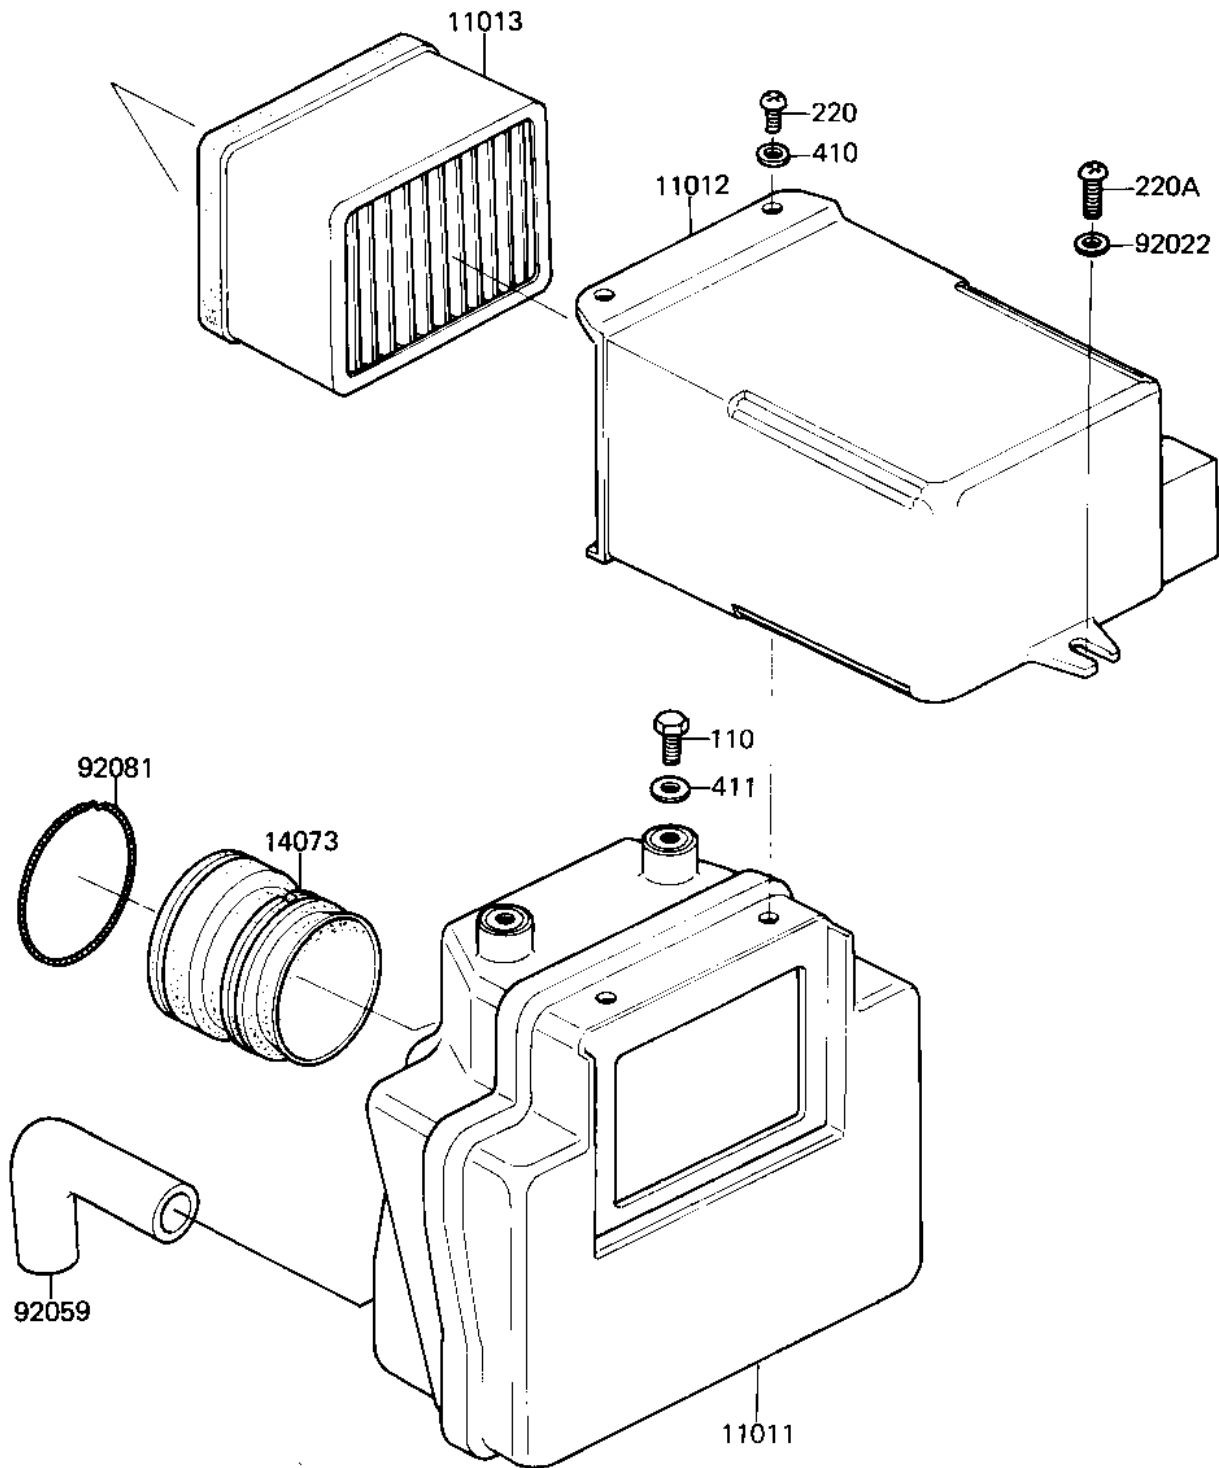

1982 CSR Belt PARTS DIAGRAM

AIR CLEANER

E1130-0054

1982 CSR Belt PARTS LIST

AIR CLEANER

ITEM NAME	PART NUMBER	QUANTITY
CASE-AIR FILTER (Ref # 11011)	11011-1090	1
CAP,AIR CLEANER (Ref # 11012)	11012-1103	1
ELEMENT,AIR CLNR (Ref # 11013)	11013-1039	1
DUCT,AIR CLEANER (Ref # 14073)	14073-1031	1
WASHER,6.5X16X2 (Ref # 92022)	92022-1565	1
TUBE,BREATHER (Ref # 92059)	92059-1113	1
SPRING,AIR CLEANER (Ref # 92081)	92081-1178	1
BOLT-UPSET,6X12 (Ref # 110)	112G0612	1
SCREW PAN HEAD 6X10 (Ref # 220)	220B0610	1
SCREW PAN HEAD 6X14 (Ref # 220A)	220B0614	1
WASHER PLAIN 6MM (Ref # 410)	410B0600	1
WASHER PLAIN 6MM (Ref # 411)	411B0600	1