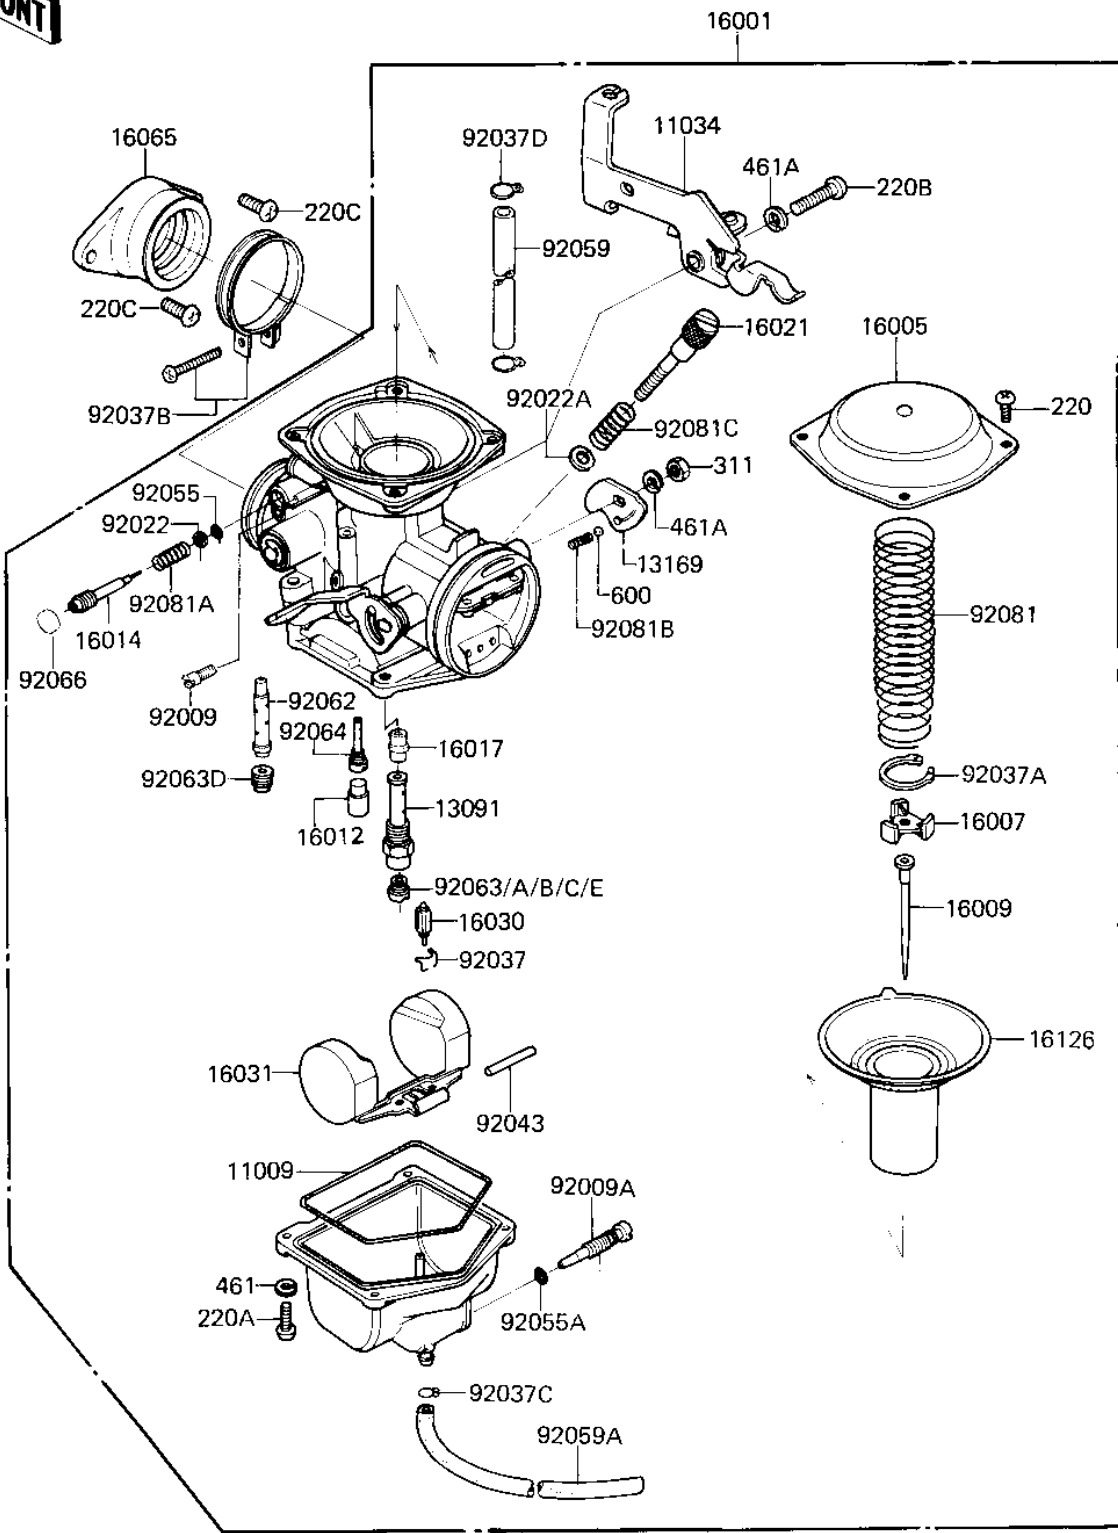

1982 CSR Belt PARTS DIAGRAM

CARBURETOR

E1610-0017

1982 CSR Belt PARTS LIST

CARBURETOR

ITEM NAME	PART NUMBER	QUANTITY
"O" RING,FLOAT BALL (Ref # 11009)	16019-024	1
PLATE,STAY (Ref # 11034)	11034-1826	1
HOLDER,NEEDLE JET (Ref # 13091)	13091-1050	1
CAM,CHOKE LINK (Ref # 13169)	13169-1303	1
CARBURETOR ASSY (Ref # 16001)	16001-1160	1
TOP,MIXING CHAMBER (Ref # 16005)	16005-1001	1
COLLAR (Ref # 16007)	16007-1001	1
JET NEEDLE,N05A (Ref # 16009)	16009-1054	1
CAP,RUBBER (Ref # 16012)	16012-1001	1
SCREW,PILOT ADJUST (Ref # 16014)	16014-1029	1
NEEDLE JET (Ref # 16017)	16017-1052	1
SCREW,THROTTLE STOP (Ref # 16021)	16021-1031	1
FLOAT VALVE (Ref # 16030)	16030-1007	1
FLOAT (Ref # 16031)	16031-1001	1
HOLDER,CARBURETOR (Ref # 16065)	16065-1028	1
VACUUM,VALVE (Ref # 16126)	16126-1042	1
SCREW,PLUG (Ref # 92009)	92009-1004	1
SCREW,DRAIN (Ref # 92009A)	92009-1095	1
WASHER,PLAIN (Ref # 92022)	92022-1003	1
WASHER,PLAIN (Ref # 92022A)	92022-1209	1
CLIP,FLOAT VALVE (Ref # 92037)	16044-007	1
CIRCLIP (Ref # 92037A)	92037-1005	1
CLAMP,CARBURETOR (Ref # 92037B)	92037-1021	1
CLAMP,TUBE,OVERFLOW (Ref # 92037C)	92037-1142	1
CLAMP,TUBE (Ref # 92037D)	92037-1682	1
FLOAT PIN (Ref # 92043)	92043-1002	1
O RING,PILOT ADJ (Ref # 92055)	92055-1002	1
"O" RING,DRAIN SCREW (Ref # 92055A)	92055-1053	1
HOSE,FUEL INLET (Ref # 92059)	92059-1001	1