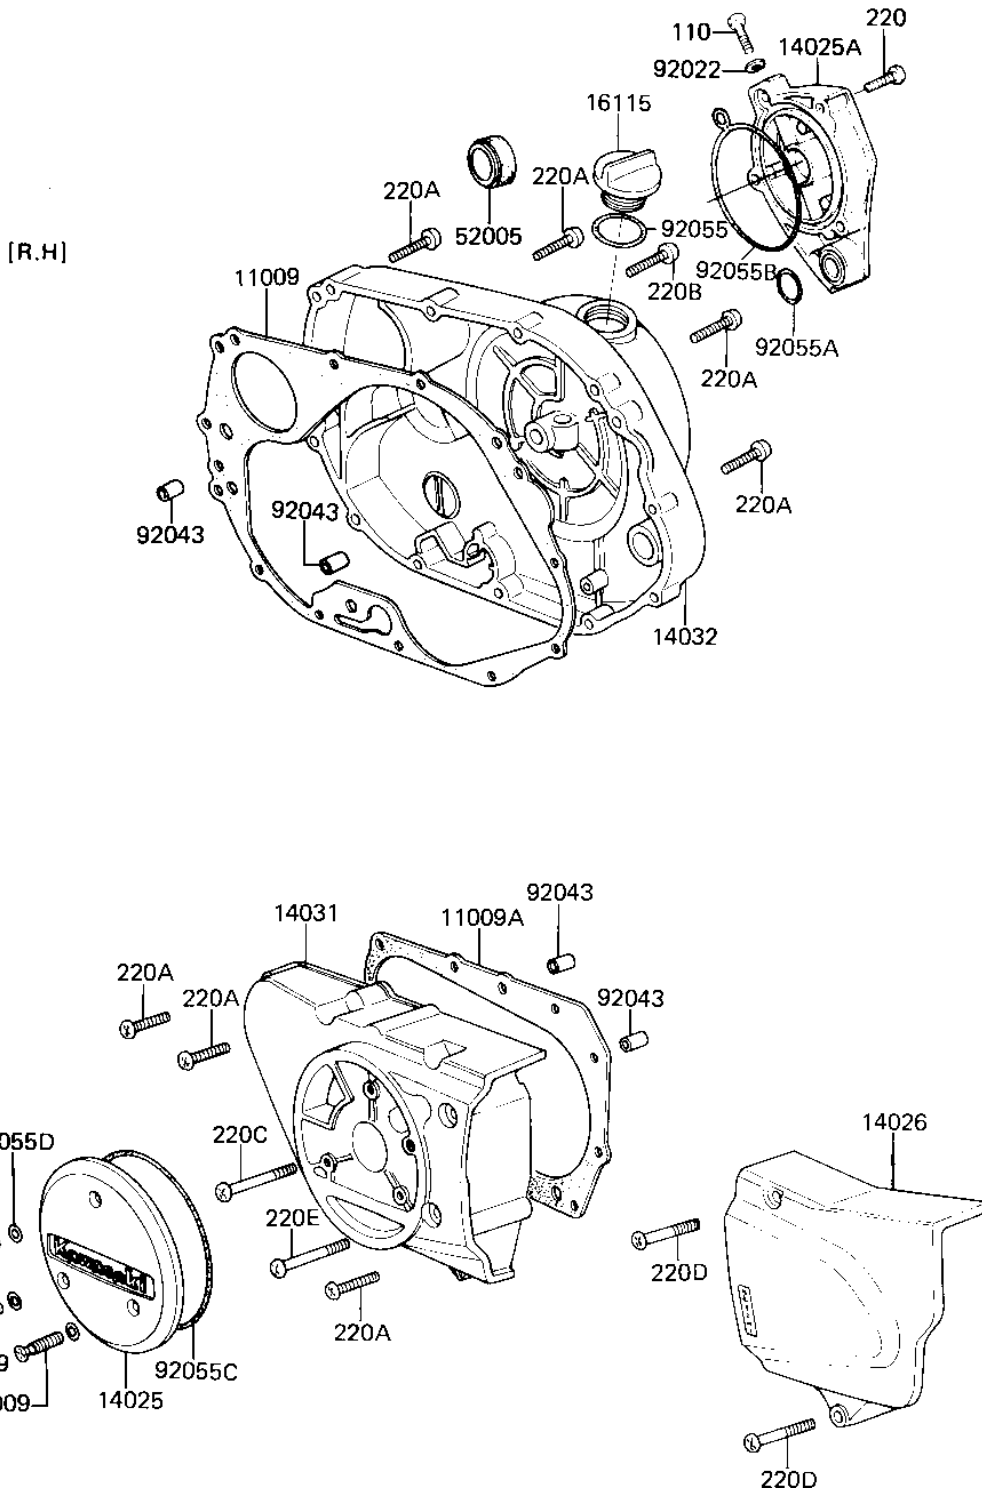

## 1982 CSR Belt PARTS DIAGRAM

ENGINE COVERS

E1431-0041

## 1982 CSR Belt PARTS LIST

### ENGINE COVERS

ITEM NAME	PART NUMBER	QUANTITY
GASKET,ENGINE COV,RH (Ref # 11009)	11009-1235	1
GASKET,L.H ENGINE COV (Ref # 11009A)	14045-031	1
COVER,GENERATOR (Ref # 14025)	14025-1107	1
COVER,FILTER (Ref # 14025A)	14025-1190	1
COVER-CHAIN (Ref # 14026)	14026-1049	1
COVER-GENERATOR (Ref # 14031)	14031-1070	1
COVER-CLUTCH (Ref # 14032)	14032-1062	1
PLUG,OIL FILLER (Ref # 16115)	16115-013	1
GAUGE,OIL LEVEL (Ref # 52005)	52005-1009	1
SCREW OVL CNTSK 6X25 (Ref # 92009)	222E0625	1
WASHER,PLAIN (Ref # 92022)	92022-304	1
PIN-DOWEL (Ref # 92043)	92042-007	1
"O" RING,31MM (Ref # 92055)	92055-049	1
"O" RING (Ref # 92055A)	92055-098	1
"O" RING,FILTER COVER (Ref # 92055B)	92055-1048	1
"O" RING,DYNAMO COVER (Ref # 92055C)	92055-108	1
"O" RING,DYNAMO COVER (Ref # 92055D)	92055-109	1
BOLT HEX HEAD 6X8 (Ref # 110)	110B0608	1
SCREW PAN HEAD 6X25 (Ref # 220)	220B0625	1
SCREW PAN HEAD 6X30 (Ref # 220A)	220B0630	1
SCREW PAN HEAD 6X40 (Ref # 220B)	220B0640	1
SCREW PAN HEAD 6X45 (Ref # 220C)	220B0645	1
SCREW PAN HEAD 6X55 (Ref # 220D)	220B0655	1
SCREW PAN HEAD 6X60 (Ref # 220E)	220B0660	1