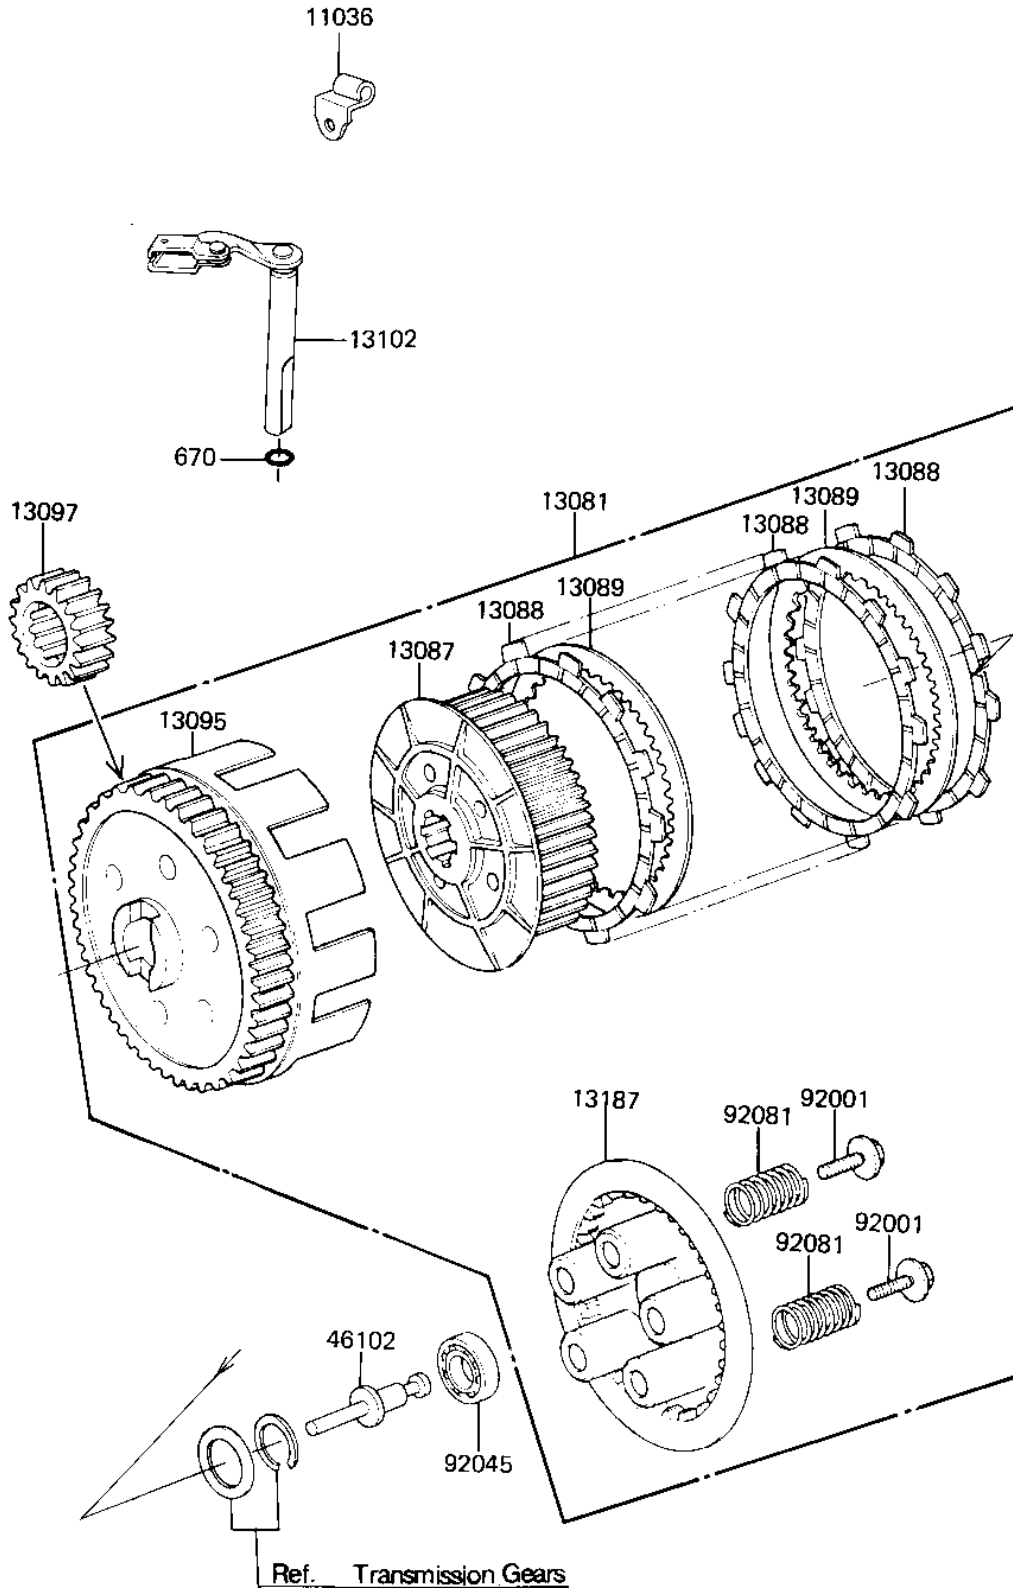

1982 CSR Belt PARTS DIAGRAM

CLUTCH

E1350-0030

1982 CSR Belt PARTS LIST

CLUTCH

ITEM NAME	PART NUMBER	QUANTITY
BRACKET,CLUTCH CABLE (Ref # 11036)	11045-1081	1
CLUTCH-ASSY (Ref # 13084)	13081-1068	1
HUB,CLUTCH (Ref # 13087)	13087-1001	1
PLATE,CLUTCH FRICTION (Ref # 13088)	13088-1008	1
PLATE CLUTCH STEEL (Ref # 13089)	13089-013	1
HOUSING,CLUTCH (Ref # 13095)	13095-1015	1
GEAR,PRIMARY (Ref # 13097)	13121-035	1
RELEASE,CLUTCH (Ref # 13102)	13102-1011	1
PLATE-CLUTCH OPERATIN (Ref # 13187)	13187-1008	1
ROD,CLUTCH PUSH (Ref # 46102)	46102-1033	1
BOLT,CLUTCH SPRING,6X (Ref # 92001)	92001-1576	1
BEARING-BALL (Ref # 92045)	92045-1235	1
SPRING-CLUTCH (Ref # 92081)	92081-083	1
"O" RING,9MM (Ref # 670)	670B1509	1