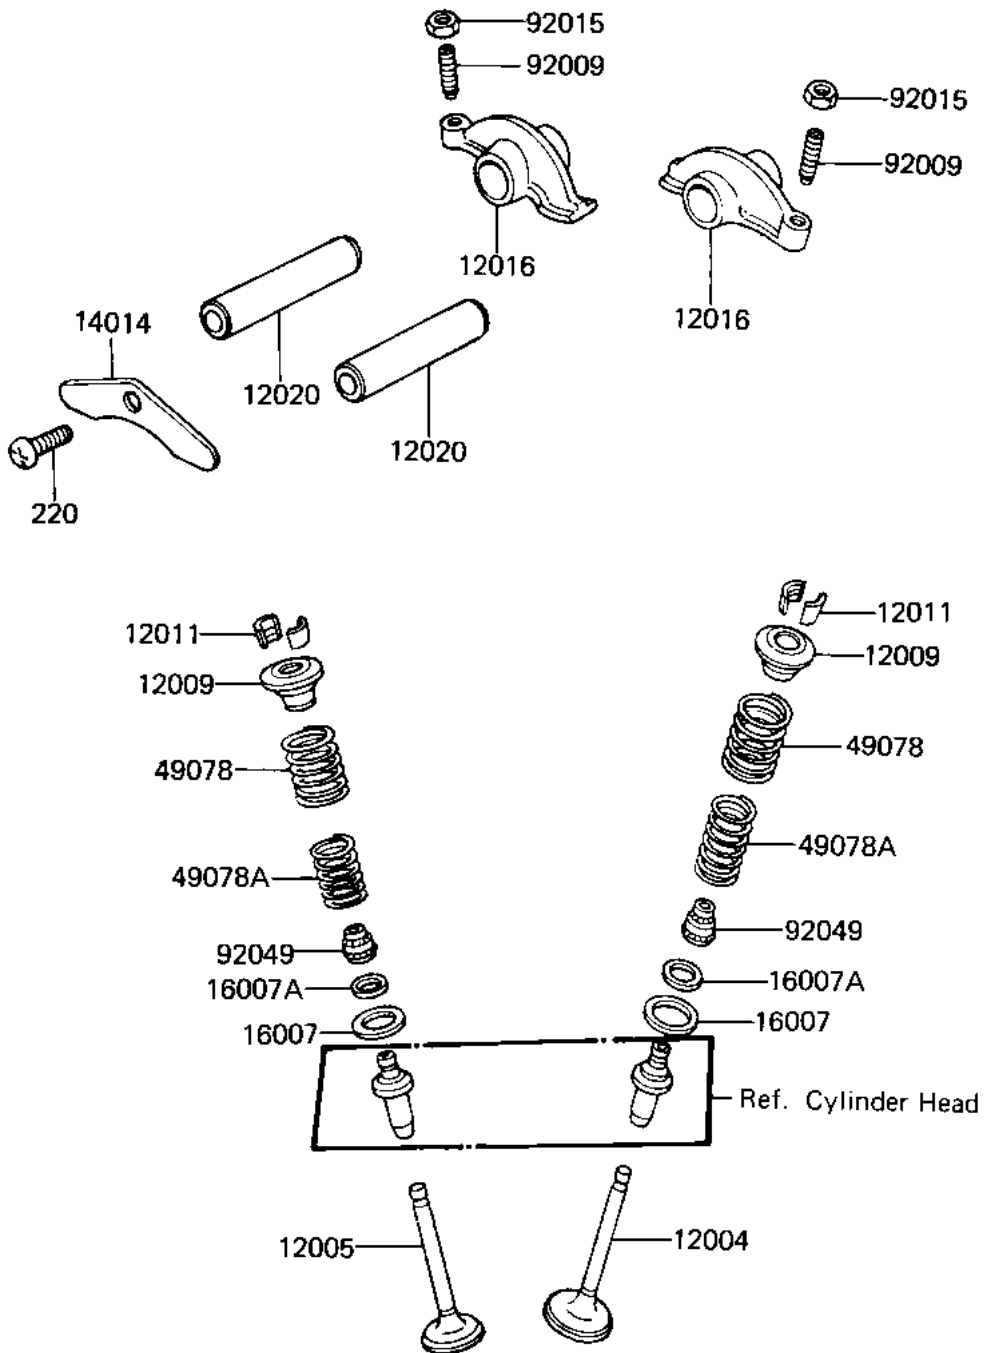

1982 CSR Belt PARTS DIAGRAM

ROCKER ARMS/VALVES

E1210-0004

1982 CSR Belt PARTS LIST

ROCKER ARMS/VALVES

ITEM NAME	PART NUMBER	QUANTITY
VALVE,INLET (Ref # 12004)	12004-1006	1
VALVE,EXHAUST (Ref # 12005)	12005-1005	1
RETAINER,VALVE SPRING (Ref # 12009)	12009-006	1
SPLIT KEEPER (Ref # 12011)	12011-004	1
ARM,ROCKER (Ref # 12016)	12016-012	1
SHAFT,ROCKER ARM (Ref # 12020)	12020-004	1
PLATE,POSITIONING (Ref # 14014)	14014-034	1
SEAT,VLV OUTER SPRING (Ref # 16007)	12010-005	1
SEAT,VLV INNER SPRING (Ref # 16007A)	12010-006	1
SPRING,OUTER VALVE (Ref # 49078)	12007-013	1
SPRING,INNER VALVE (Ref # 49078A)	12007-014	1
SCREW,SLOTTED,ROCKER (Ref # 92009)	92013-009	1
NUT,ROCKER ARM FITTNG (Ref # 92015)	92016-061	1
OIL SEAL,RV37129.5 (Ref # 92049)	92049-016	1
SCREW PAN HEAD 6X14 (Ref # 220)	220B0614	1