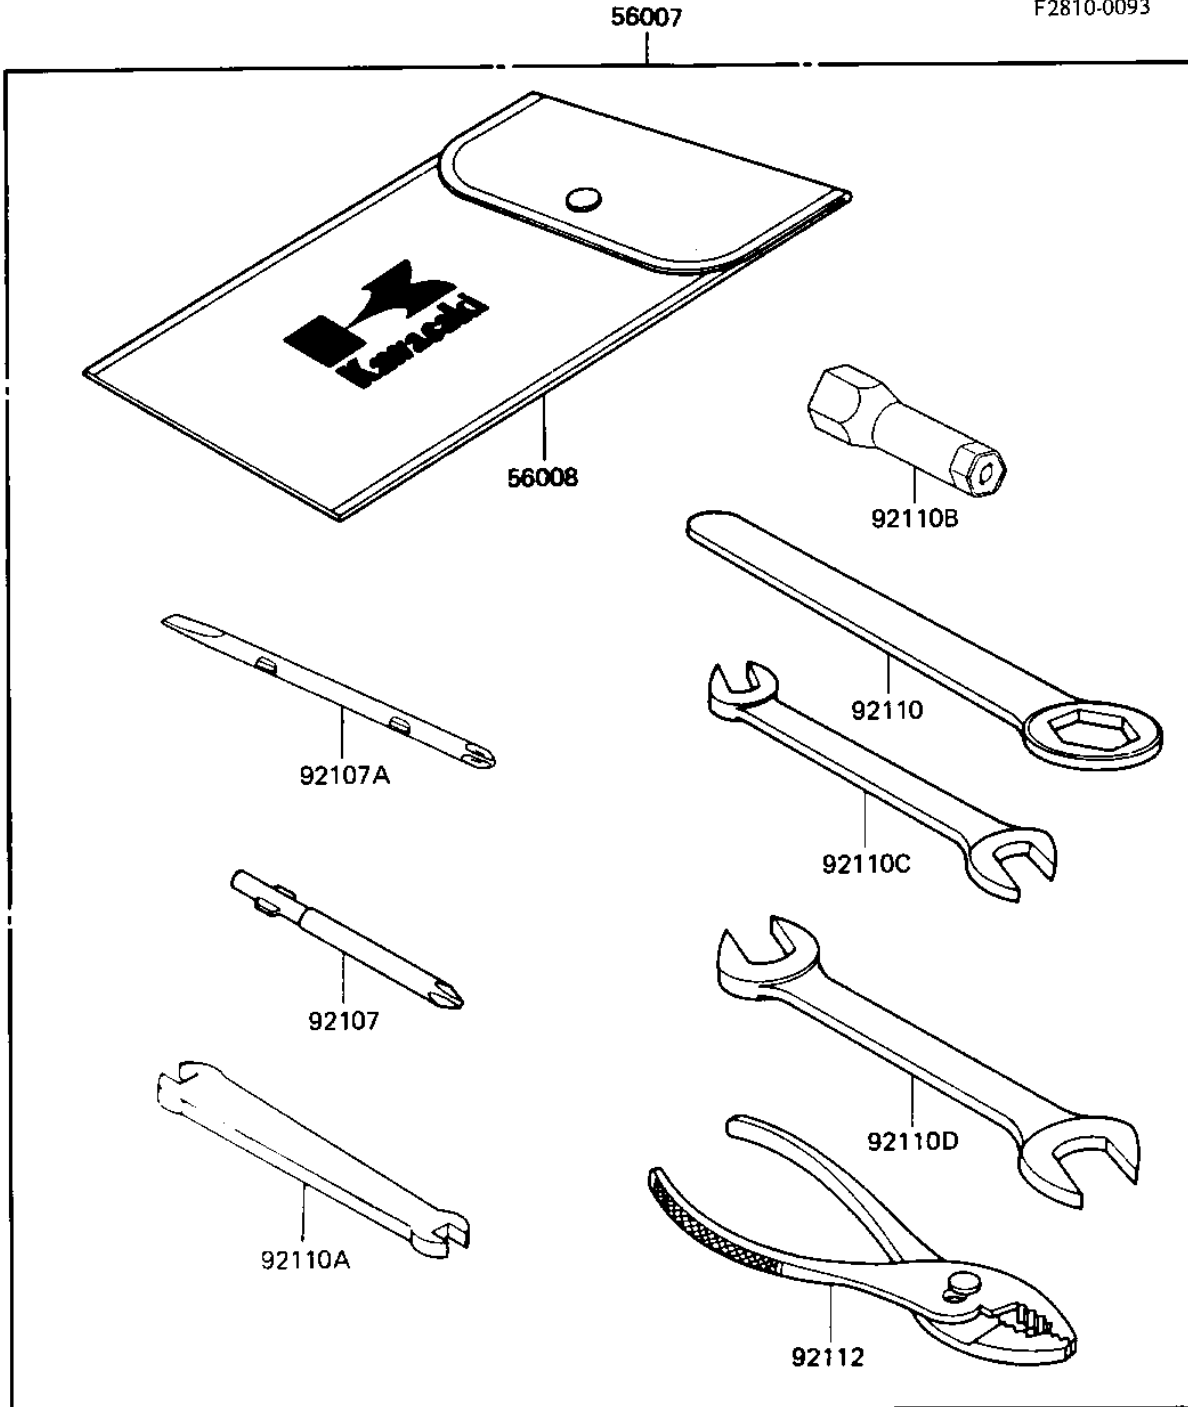

# 1985 KE100 (Canada Only) PARTS DIAGRAM

OWNER TOOLS (KE100-B2/B3/B4/B5)

F2810-0093

## 1985 KE100 (Canada Only) PARTS LIST

OWNER TOOLS (KE100-B2/B3/B4/B5)

ITEM NAME	PART NUMBER	QUANTITY
TOOLKIT (Ref # 56007)	56007-1280	1
BAG,TOOL (Ref # 56008)	56008-1007	1
LIQUID GASKET (Ref # 92104)	92104-002	1
SCREW DRIVER #3 PHILIP (Ref # 92107)	92107-005	1
92107-1052 (Canada) (Ref # 92107A)	92107-1051	1
TOOL-WRENCH,BOX END,2 (Ref # 92110)	92110-1148	1
TOOL-WRENCH,SPROK,5.1 (Ref # 92110A)	92110-1044	1
TOOL-WRENCH (Ref # 92110B)	92110-1113	1
TOOL-WRENCH,OPEN END, (Ref # 92110C)	92110-1152	1
TOOL-WRENCH,OPEN END, (Ref # 92110D)	92110-1153	1
PLIERS,160MM (Ref # 92112)	92112-003	1