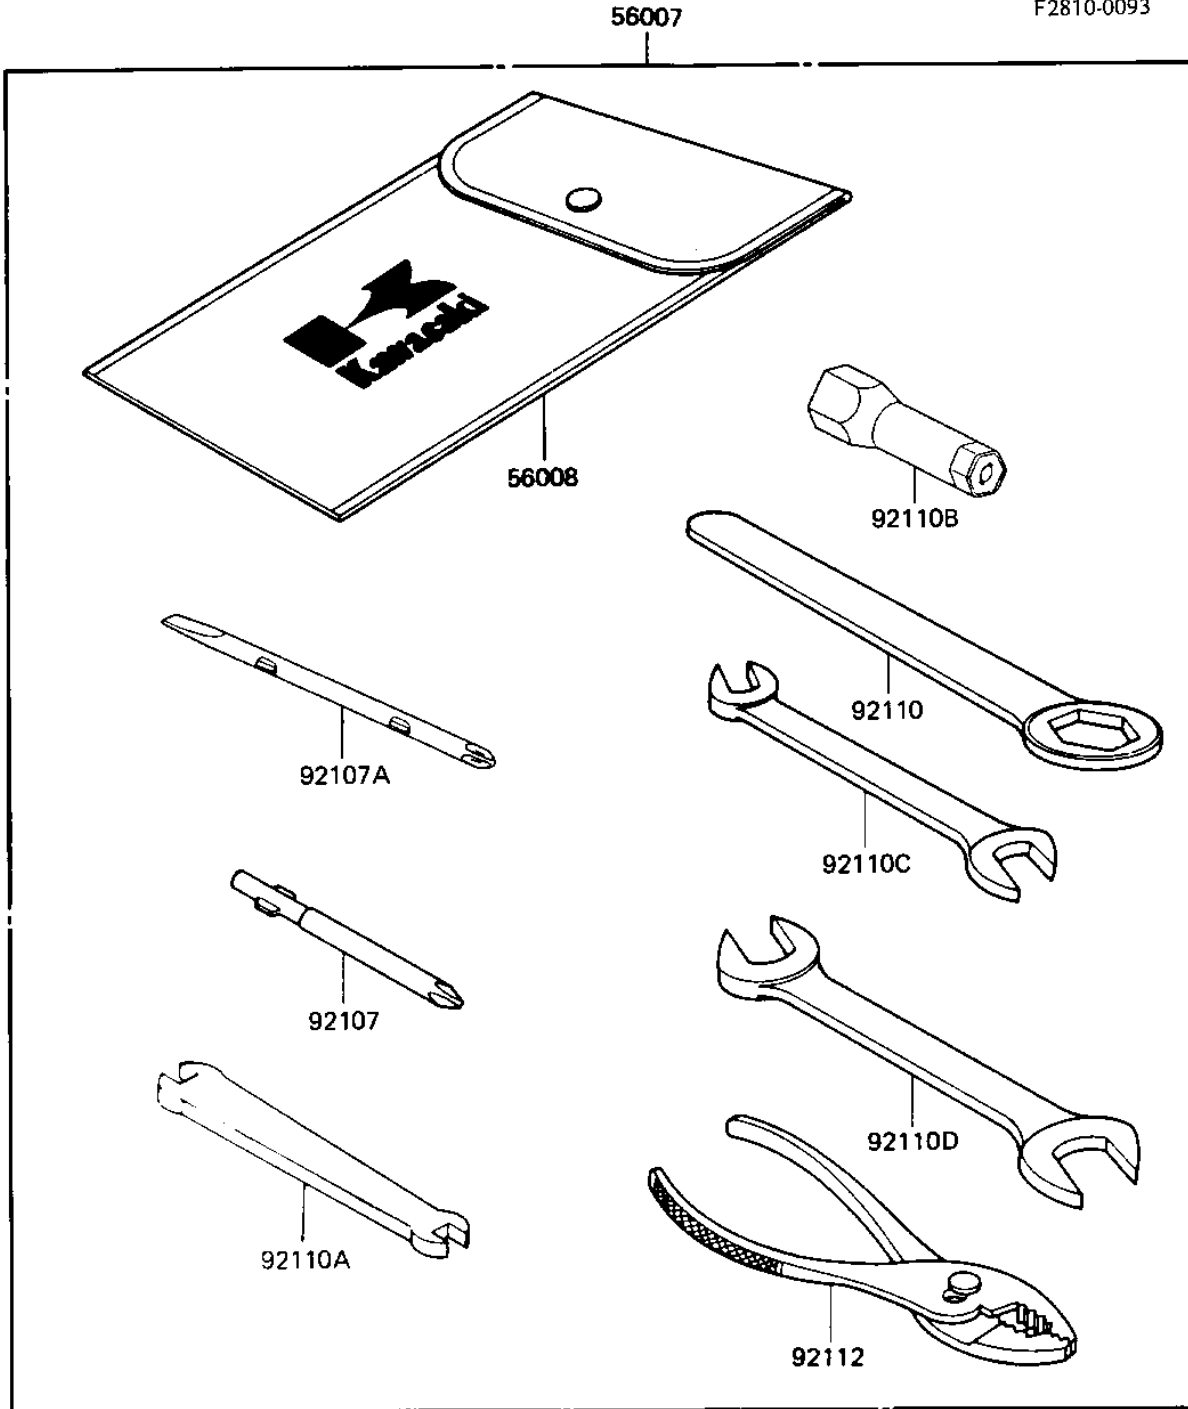

1984 KE100 PARTS DIAGRAM

OWNER TOOLS (KE100-B2/B3/B4/B5)

F2810-0093

1984 KE100 PARTS LIST

OWNER TOOLS (KE100-B2/B3/B4/B5)

| ITEM NAME | PART NUMBER | QUANTITY |
|--------------------------------------|-------------|----------|
| TOOLKIT (Ref # 56007) | 56007-1280 | 1 |
| BAG,TOOL (Ref # 56008) | 56008-1007 | 1 |
| LIQUID GASKET (Ref # 92104) | 92104-002 | 1 |
| SCREW DRIVER #3 PHLIP (Ref # 92107) | 92107-005 | 1 |
| 92107-1052 (Canada) (Ref # 92107A) | 92107-1051 | 1 |
| TOOL-WRENCH,BOX END,2 (Ref # 92110) | 92110-1148 | 1 |
| TOOL-WRENCH,SPROK,5.1 (Ref # 92110A) | 92110-1044 | 1 |
| TOOL-WRENCH (Ref # 92110B) | 92110-1113 | 1 |
| TOOL-WRENCH,OPEN END, (Ref # 92110C) | 92110-1152 | 1 |
| TOOL-WRENCH,OPEN END, (Ref # 92110D) | 92110-1153 | 1 |
| PLIERS,160MM (Ref # 92112) | 92112-003 | 1 |