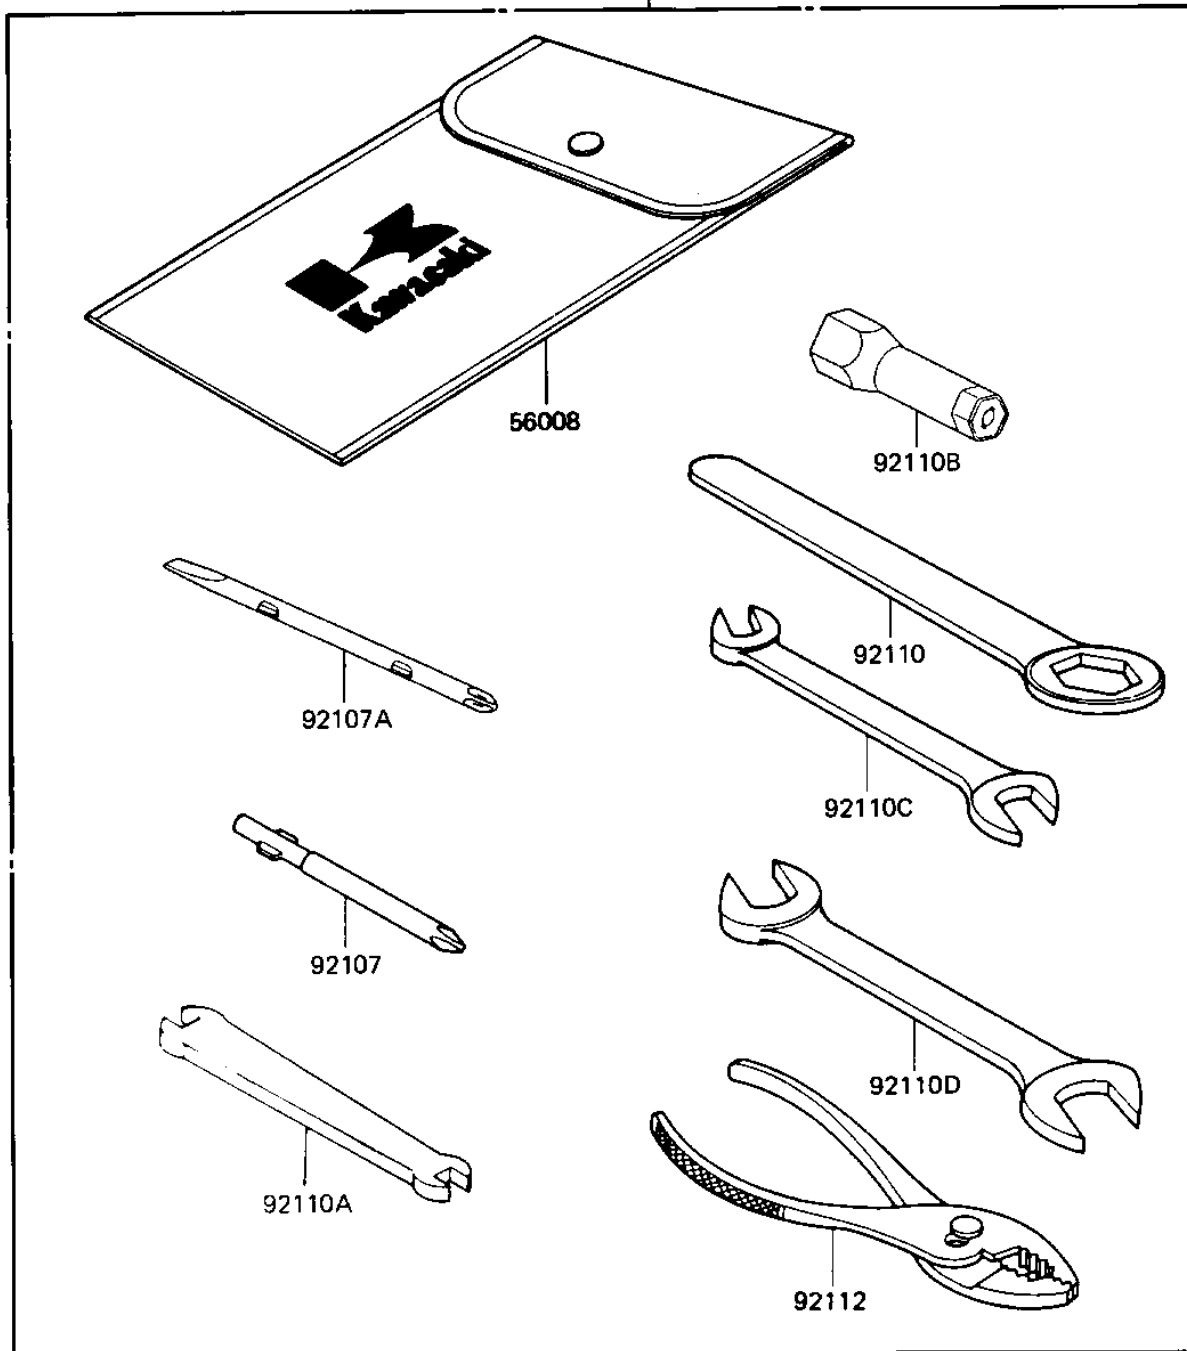

1984 KE100 PARTS DIAGRAM

OWNER TOOLS (KE100-B2/B3/B4/B5)

56007

F2810-0093

1984 KE100 PARTS LIST

OWNER TOOLS (KE100-B2/B3/B4/B5)

ITEM NAME	PART NUMBER	QUANTITY
TOOLKIT (Ref # 56007)	56007-1280	1
BAG,TOOL (Ref # 56008)	56008-1007	1
LIQUID GASKET (Ref # 92104)	92104-002	1
SCREW DRIVER #3 PHLIP (Ref # 92107)	92107-005	1
92107-1052 (Canada) (Ref # 92107A)	92107-1051	1
TOOL-WRENCH,BOX END,2 (Ref # 92110)	92110-1148	1
TOOL-WRENCH,SPROK,5.1 (Ref # 92110A)	92110-1044	1
TOOL-WRENCH (Ref # 92110B)	92110-1113	1
TOOL-WRENCH,OPEN END, (Ref # 92110C)	92110-1152	1
TOOL-WRENCH,OPEN END, (Ref # 92110D)	92110-1153	1
PLIERS,160MM (Ref # 92112)	92112-003	1