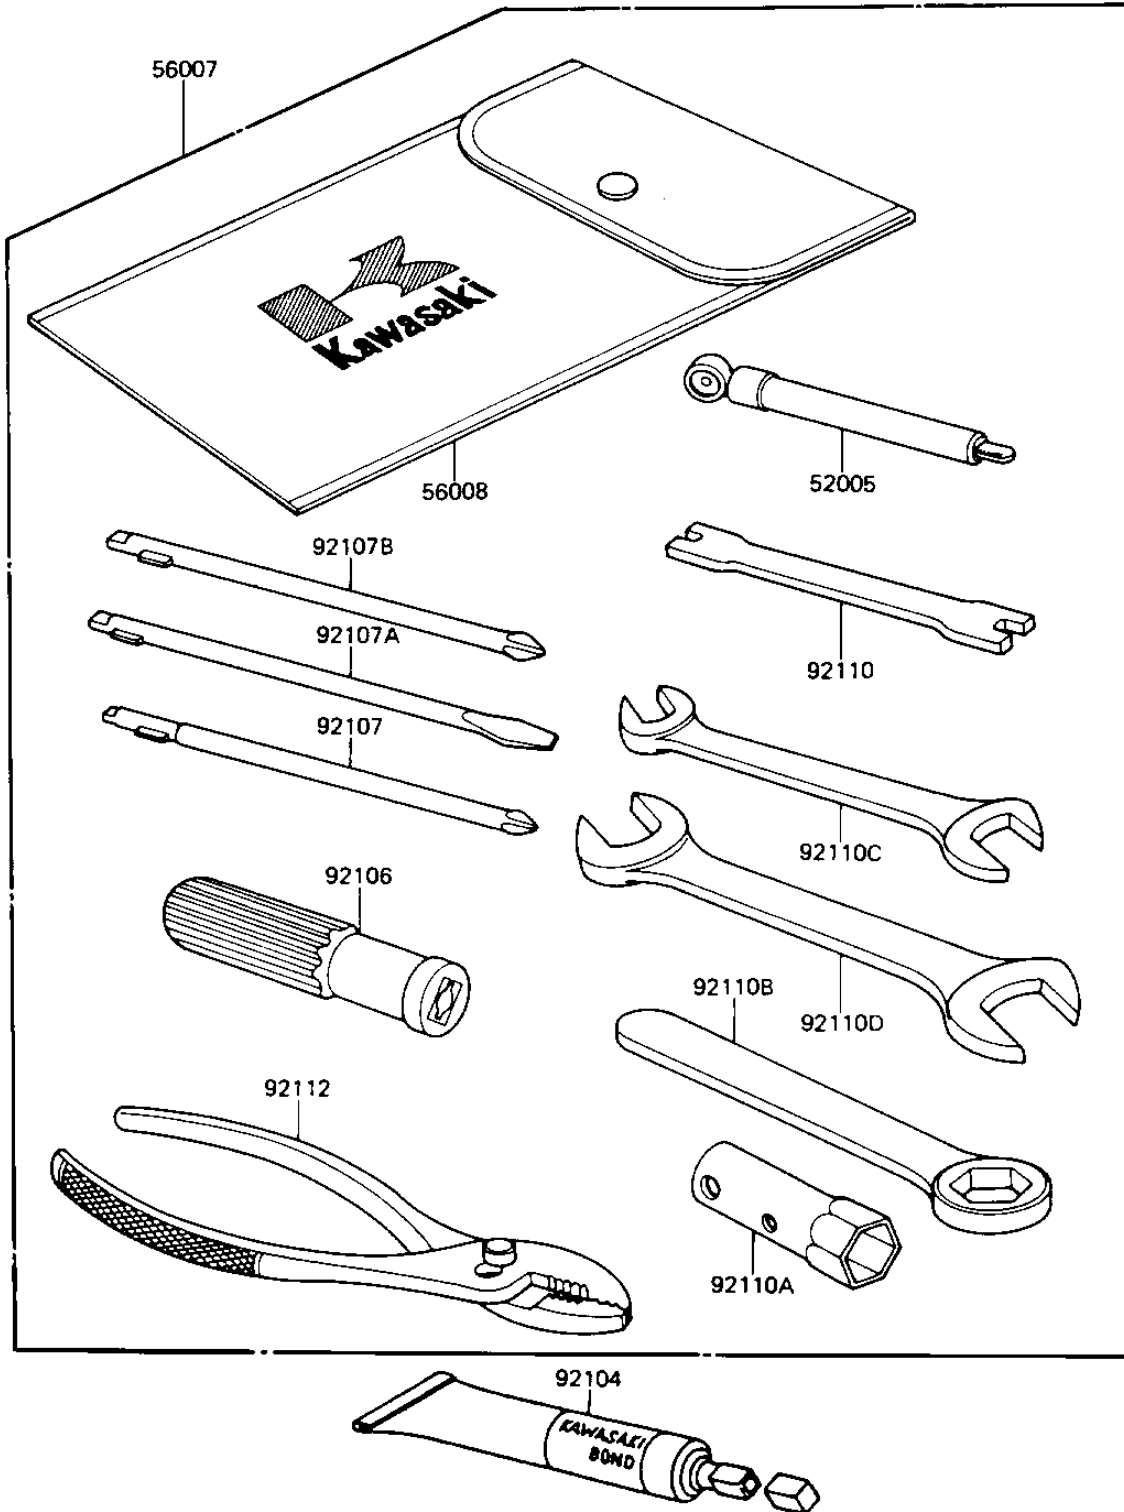

# 1985 KE100 (Canada Only) PARTS DIAGRAM

OWNER TOOLS (KE100-B1)

F2810-0049

## 1985 KE100 (Canada Only) PARTS LIST

### OWNER TOOLS (KE100-B1)

ITEM NAME	PART NUMBER	QUANTITY
GAUGE,AIR,3.5KG/CM2 (Ref # 52005)	52005-1031	1
TOOL KIT (Ref # 56007)	56007-1072	1
BAG,TOOL (Ref # 56008)	56008-008	1
LIQUID GASKET (Ref # 92104)	92104-002	1
GRIP,SCREW DRIVER (Ref # 92106)	92106-1001	1
TOOL-DRIVER (Ref # 92107)	92107-1052	1
92107-1052 (Canada) (Ref # 92107A)	92107-007	1
92107-1002 (Canada) (Ref # 92107B)	92107-008	1
TIGHTENER,SPOKE (Ref # 92110)	92108-011	1
WRENCH,BOX,17X21 (Ref # 92110A)	92110-012	1
TOOL-WRENCH,BOX END,2 (Ref # 92110B)	92110-1148	1
TOOL-WRENCH,OPEN END (Ref # 92110C)	92110-1038	1
TOOL-WRENCH,OPEN END, (Ref # 92110D)	92110-1153	2
PLIERS,160MM (Ref # 92112)	92112-003	1