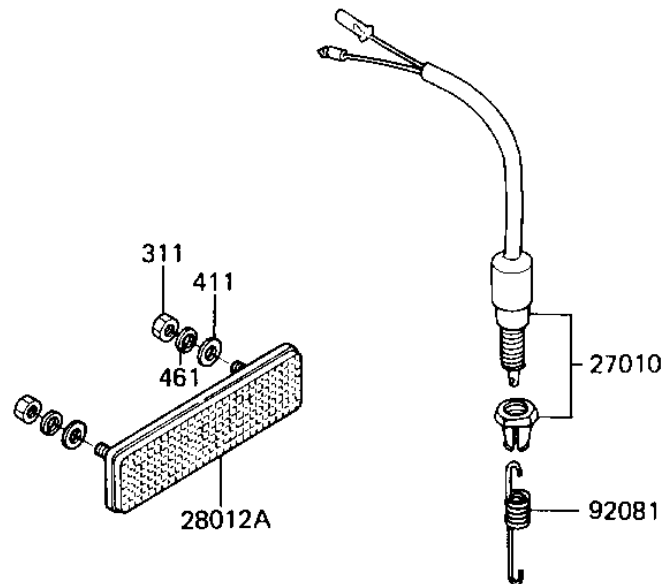

1985 KE100 (Canada Only) PARTS DIAGRAM

IGNITION SWITCH/LOCKS/REFLECTORS

F2770-0077

1985 KE100 (Canada Only) PARTS LIST

IGNITION SWITCH/LOCKS/REFLECTORS

| ITEM NAME | PART NUMBER | QUANTITY |
|--------------------------------------|-------------|----------|
| CAP,STEERING LOCK (Ref # 11012) | 11012-1134 | 1 |
| SWITCH-ASSY (Ref # 27004) | 27004-5144 | 1 |
| SWITCH-ASSY-IGNITION (Ref # 27005) | 27005-1054 | 1 |
| KEY,BLANK (Ref # 27008) | 27008-1024 | 1 |
| KEY,BLANK (Ref # 27008A) | 27008-1025 | 1 |
| SWITCH,BRAKE LIGHT (Ref # 27010) | 27010-025 | 1 |
| LOCK ASSY,STEERING (Ref # 27016) | 27016-042 | 1 |
| LOCK-ASSY,HELMET (Ref # 27016A) | 27016-5098 | 1 |
| REFLECTOR,REFLEX (Ref # 28012) | 28012-016 | 2 |
| REFLECTOR,REAR REFLEX (Ref # 28012A) | 28012-1005 | 1 |
| LOCK ASSY,SEAT (Ref # 53045) | 53045-014 | 1 |
| SCREW-TAPPING (Ref # 92009) | 92008-007 | 1 |
| WASHER (Ref # 92022) | 92097-003 | 1 |
| DAMPER RUBBER,REFLECT (Ref # 92075) | 92094-011 | 2 |
| SPRING-BRAKE LAMP SW (Ref # 92081) | 27011-011 | 1 |
| SPRING-STEERING LOCK (Ref # 92081A) | 27032-001 | 1 |
| NUT,5MM (Ref # 311) | 311B0500 | 2 |
| WASHER PLAIN 5MM (Ref # 411) | 411B0500 | 2 |
| WASHER SPRING 5MM (Ref # 461) | 461F0500 | 2 |