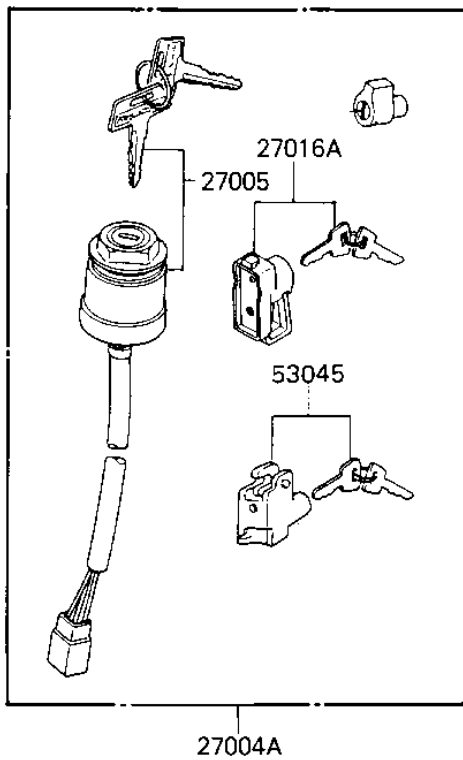

1985 KE100 (Canada Only) PARTS DIAGRAM

IGNITION SWITCH/LOCKS/REFLECTORS

F2770-0077

1985 KE100 (Canada Only) PARTS LIST

IGNITION SWITCH/LOCKS/REFLECTORS

| ITEM NAME | PART NUMBER | QUANTITY |
|--------------------------------------|-------------|----------|
| CAP,STEERING LOCK (Ref # 11012) | 11012-1134 | 1 |
| SWITCH-ASSY (Ref # 27004) | 27004-5144 | 1 |
| SWITCH-ASSY-IGNITION (Ref # 27005) | 27005-1054 | 1 |
| KEY,BLANK (Ref # 27008) | 27008-1024 | 1 |
| KEY,BLANK (Ref # 27008A) | 27008-1025 | 1 |
| SWITCH,BRAKE LIGHT (Ref # 27010) | 27010-025 | 1 |
| LOCK ASSY,STEERING (Ref # 27016) | 27016-042 | 1 |
| LOCK-ASSY,HELMET (Ref # 27016A) | 27016-5098 | 1 |
| REFLECTOR,REFLEX (Ref # 28012) | 28012-016 | 2 |
| REFLECTOR,REAR REFLEX (Ref # 28012A) | 28012-1005 | 1 |
| LOCK ASSY,SEAT (Ref # 53045) | 53045-014 | 1 |
| SCREW-TAPPING (Ref # 92009) | 92008-007 | 1 |
| WASHER (Ref # 92022) | 92097-003 | 1 |
| DAMPER RUBBER,REFLECT (Ref # 92075) | 92094-011 | 2 |
| SPRING-BRAKE LAMP SW (Ref # 92081) | 27011-011 | 1 |
| SPRING-STEERING LOCK (Ref # 92081A) | 27032-001 | 1 |
| NUT,5MM (Ref # 311) | 311B0500 | 2 |
| WASHER PLAIN 5MM (Ref # 411) | 411B0500 | 2 |
| WASHER SPRING 5MM (Ref # 461) | 461F0500 | 2 |