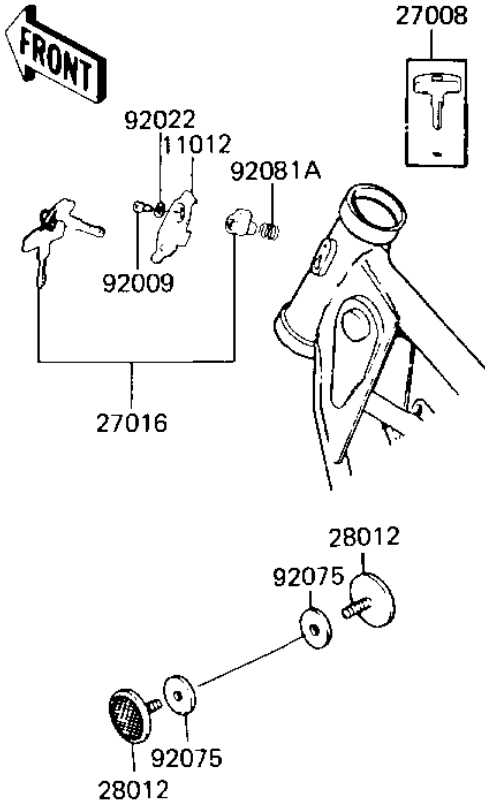

1985 KE100 (Canada Only) PARTS DIAGRAM

IGNITION SWITCH/LOCKS/REFLECTORS

F2770-0077

1985 KE100 (Canada Only) PARTS LIST

IGNITION SWITCH/LOCKS/REFLECTORS

| ITEM NAME | PART NUMBER | QUANTITY |
|--------------------------------------|-------------|----------|
| CAP,STEERING LOCK (Ref # 11012) | 11012-1134 | 1 |
| SWITCH-ASSY (Ref # 27004) | 27004-5144 | 1 |
| SWITCH-ASSY-IGNITION (Ref # 27005) | 27005-1054 | 1 |
| KEY,BLANK (Ref # 27008) | 27008-1024 | 1 |
| KEY,BLANK (Ref # 27008A) | 27008-1025 | 1 |
| SWITCH,BRAKE LIGHT (Ref # 27010) | 27010-025 | 1 |
| LOCK ASSY,STEERING (Ref # 27016) | 27016-042 | 1 |
| LOCK-ASSY,HELMET (Ref # 27016A) | 27016-5098 | 1 |
| REFLECTOR,REFLEX (Ref # 28012) | 28012-016 | 2 |
| REFLECTOR,REAR REFLEX (Ref # 28012A) | 28012-1005 | 1 |
| LOCK ASSY,SEAT (Ref # 53045) | 53045-014 | 1 |
| SCREW-TAPPING (Ref # 92009) | 92008-007 | 1 |
| WASHER (Ref # 92022) | 92097-003 | 1 |
| DAMPER RUBBER,REFLECT (Ref # 92075) | 92094-011 | 2 |
| SPRING-BRAKE LAMP SW (Ref # 92081) | 27011-011 | 1 |
| SPRING-STEERING LOCK (Ref # 92081A) | 27032-001 | 1 |
| NUT,5MM (Ref # 311) | 311B0500 | 2 |
| WASHER PLAIN 5MM (Ref # 411) | 411B0500 | 2 |
| WASHER SPRING 5MM (Ref # 461) | 461F0500 | 2 |