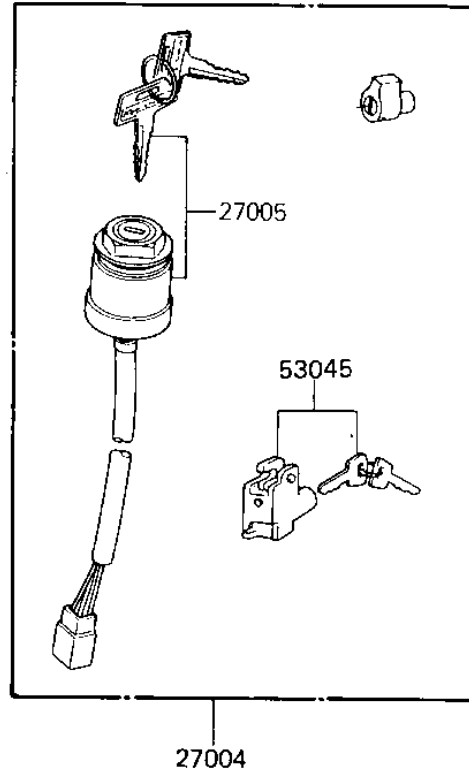

1985 KE100 (Canada Only) PARTS DIAGRAM

IGNITION SWITCH/LOCKS/REFLECTORS

F2770-0077

1985 KE100 (Canada Only) PARTS LIST

IGNITION SWITCH/LOCKS/REFLECTORS

| ITEM NAME | PART NUMBER | QUANTITY |
|--------------------------------------|-------------|----------|
| CAP,STEERING LOCK (Ref # 11012) | 11012-1134 | 1 |
| SWITCH-ASSY (Ref # 27004) | 27004-5144 | 1 |
| SWITCH-ASSY-IGNITION (Ref # 27005) | 27005-1054 | 1 |
| KEY,BLANK (Ref # 27008) | 27008-1024 | 1 |
| KEY,BLANK (Ref # 27008A) | 27008-1025 | 1 |
| SWITCH,BRAKE LIGHT (Ref # 27010) | 27010-025 | 1 |
| LOCK ASSY,STEERING (Ref # 27016) | 27016-042 | 1 |
| LOCK-ASSY,HELMET (Ref # 27016A) | 27016-5098 | 1 |
| REFLECTOR,REFLEX (Ref # 28012) | 28012-016 | 2 |
| REFLECTOR,REAR REFLEX (Ref # 28012A) | 28012-1005 | 1 |
| LOCK ASSY,SEAT (Ref # 53045) | 53045-014 | 1 |
| SCREW-TAPPING (Ref # 92009) | 92008-007 | 1 |
| WASHER (Ref # 92022) | 92097-003 | 1 |
| DAMPER RUBBER,REFLECT (Ref # 92075) | 92094-011 | 2 |
| SPRING-BRAKE LAMP SW (Ref # 92081) | 27011-011 | 1 |
| SPRING-STEERING LOCK (Ref # 92081A) | 27032-001 | 1 |
| NUT,5MM (Ref # 311) | 311B0500 | 2 |
| WASHER PLAIN 5MM (Ref # 411) | 411B0500 | 2 |
| WASHER SPRING 5MM (Ref # 461) | 461F0500 | 2 |