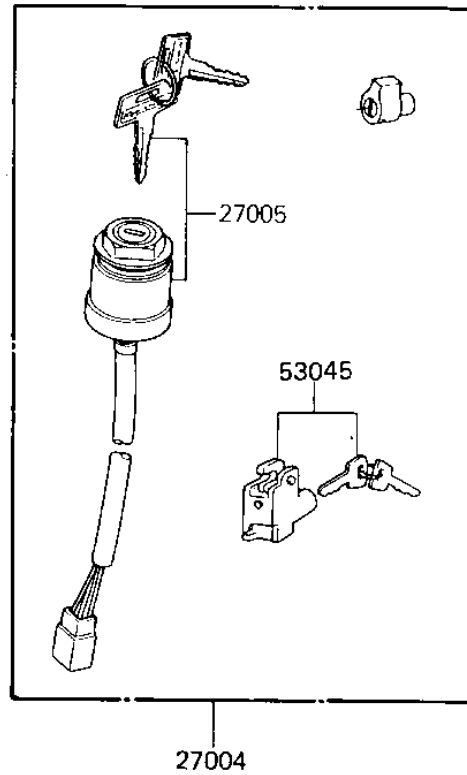

1984 KE100 PARTS DIAGRAM

IGNITION SWITCH/LOCKS/REFLECTORS

F2770-0077

1984 KE100 PARTS LIST

IGNITION SWITCH/LOCKS/REFLECTORS

ITEM NAME	PART NUMBER	QUANTITY
CAP,STEERING LOCK (Ref # 11012)	11012-1134	1
SWITCH-ASSY (Ref # 27004)	27004-5144	1
SWITCH-ASSY-IGNITION (Ref # 27005)	27005-1054	1
KEY,BLANK (Ref # 27008)	27008-1024	1
KEY,BLANK (Ref # 27008A)	27008-1025	1
SWITCH,BRAKE LIGHT (Ref # 27010)	27010-025	1
LOCK ASSY,STEERING (Ref # 27016)	27016-042	1
LOCK-ASSY,HELMET (Ref # 27016A)	27016-5098	1
REFLECTOR,REFLEX (Ref # 28012)	28012-016	1
REFLECTOR,REAR REFLEX (Ref # 28012A)	28012-1005	1
LOCK ASSY,SEAT (Ref # 53045)	53045-014	1
SCREW-TAPPING (Ref # 92009)	92008-007	1
WASHER (Ref # 92022)	92097-003	1
DAMPER RUBBER,REFLECT (Ref # 92075)	92094-011	1
SPRING-BRAKE LAMP SW (Ref # 92081)	27011-011	1
SPRING-STEERING LOCK (Ref # 92081A)	27032-001	1
NUT,5MM (Ref # 311)	311B0500	1
WASHER PLAIN 5MM (Ref # 411)	411B0500	1
WASHER SPRING 5MM (Ref # 461)	461F0500	1