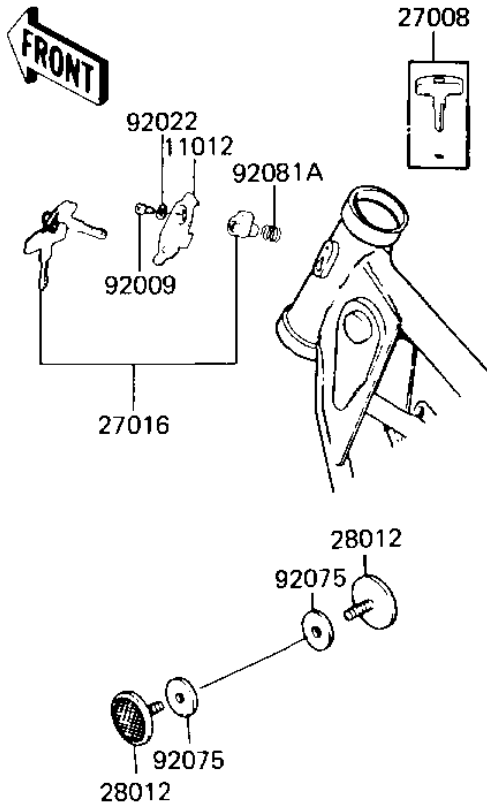

1984 KE100 PARTS DIAGRAM

IGNITION SWITCH/LOCKS/REFLECTORS

F2770-0077

1984 KE100 PARTS LIST

IGNITION SWITCH/LOCKS/REFLECTORS

ITEM NAME	PART NUMBER	QUANTITY
CAP,STEERING LOCK (Ref # 11012)	11012-1134	1
SWITCH-ASSY (Ref # 27004)	27004-5144	1
SWITCH-ASSY-IGNITION (Ref # 27005)	27005-1054	1
KEY,BLANK (Ref # 27008)	27008-1024	1
KEY,BLANK (Ref # 27008A)	27008-1025	1
SWITCH,BRAKE LIGHT (Ref # 27010)	27010-025	1
LOCK ASSY,STEERING (Ref # 27016)	27016-042	1
LOCK-ASSY,HELMET (Ref # 27016A)	27016-5098	1
REFLECTOR,REFLEX (Ref # 28012)	28012-016	1
REFLECTOR,REAR REFLEX (Ref # 28012A)	28012-1005	1
LOCK ASSY,SEAT (Ref # 53045)	53045-014	1
SCREW-TAPPING (Ref # 92009)	92008-007	1
WASHER (Ref # 92022)	92097-003	1
DAMPER RUBBER,REFLECT (Ref # 92075)	92094-011	1
SPRING-BRAKE LAMP SW (Ref # 92081)	27011-011	1
SPRING-STEERING LOCK (Ref # 92081A)	27032-001	1
NUT,5MM (Ref # 311)	311B0500	1
WASHER PLAIN 5MM (Ref # 411)	411B0500	1
WASHER SPRING 5MM (Ref # 461)	461F0500	1