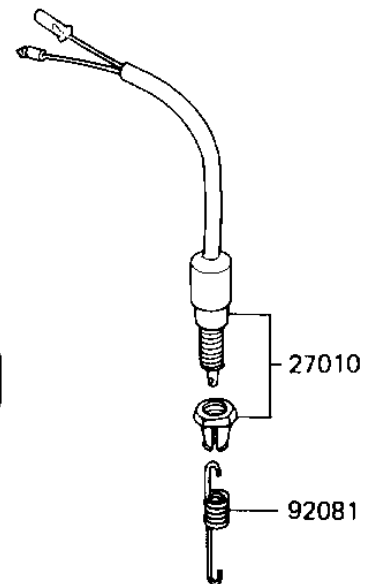

1984 KE100 PARTS DIAGRAM

IGNITION SWITCH/LOCKS/REFLECTORS

F2770-0077

1984 KE100 PARTS LIST

IGNITION SWITCH/LOCKS/REFLECTORS

ITEM NAME	PART NUMBER	QUANTITY
CAP,STEERING LOCK (Ref # 11012)	11012-1134	1
SWITCH-ASSY (Ref # 27004)	27004-5144	1
SWITCH-ASSY-IGNITION (Ref # 27005)	27005-1054	1
KEY,BLANK (Ref # 27008)	27008-1024	1
KEY,BLANK (Ref # 27008A)	27008-1025	1
SWITCH,BRAKE LIGHT (Ref # 27010)	27010-025	1
LOCK ASSY,STEERING (Ref # 27016)	27016-042	1
LOCK-ASSY,HELMET (Ref # 27016A)	27016-5098	1
REFLECTOR,REFLEX (Ref # 28012)	28012-016	1
REFLECTOR,REAR REFLEX (Ref # 28012A)	28012-1005	1
LOCK ASSY,SEAT (Ref # 53045)	53045-014	1
SCREW-TAPPING (Ref # 92009)	92008-007	1
WASHER (Ref # 92022)	92097-003	1
DAMPER RUBBER,REFLECT (Ref # 92075)	92094-011	1
SPRING-BRAKE LAMP SW (Ref # 92081)	27011-011	1
SPRING-STEERING LOCK (Ref # 92081A)	27032-001	1
NUT,5MM (Ref # 311)	311B0500	1
WASHER PLAIN 5MM (Ref # 411)	411B0500	1
WASHER SPRING 5MM (Ref # 461)	461F0500	1