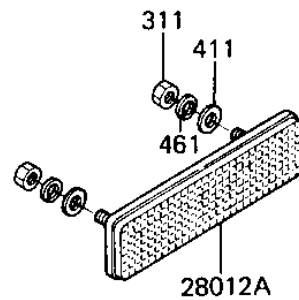

1984 KE100 PARTS DIAGRAM

IGNITION SWITCH/LOCKS/REFLECTORS

F2770-0077

1984 KE100 PARTS LIST

IGNITION SWITCH/LOCKS/REFLECTORS

ITEM NAME	PART NUMBER	QUANTITY
CAP,STEERING LOCK (Ref # 11012)	11012-1134	1
SWITCH-ASSY (Ref # 27004)	27004-5144	1
SWITCH-ASSY-IGNITION (Ref # 27005)	27005-1054	1
KEY,BLANK (Ref # 27008)	27008-1024	1
KEY,BLANK (Ref # 27008A)	27008-1025	1
SWITCH,BRAKE LIGHT (Ref # 27010)	27010-025	1
LOCK ASSY,STEERING (Ref # 27016)	27016-042	1
LOCK-ASSY,HELMET (Ref # 27016A)	27016-5098	1
REFLECTOR,REFLEX (Ref # 28012)	28012-016	1
REFLECTOR,REAR REFLEX (Ref # 28012A)	28012-1005	1
LOCK ASSY,SEAT (Ref # 53045)	53045-014	1
SCREW-TAPPING (Ref # 92009)	92008-007	1
WASHER (Ref # 92022)	92097-003	1
DAMPER RUBBER,REFLECT (Ref # 92075)	92094-011	1
SPRING-BRAKE LAMP SW (Ref # 92081)	27011-011	1
SPRING-STEERING LOCK (Ref # 92081A)	27032-001	1
NUT,5MM (Ref # 311)	311B0500	1
WASHER PLAIN 5MM (Ref # 411)	411B0500	1
WASHER SPRING 5MM (Ref # 461)	461F0500	1