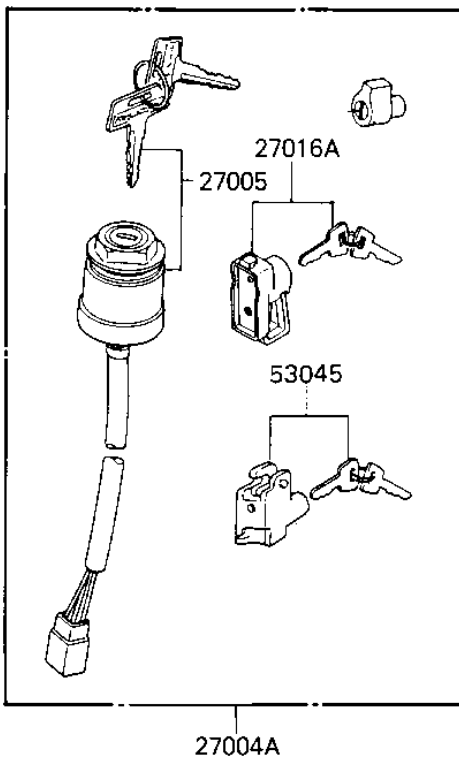

1984 KE100 PARTS DIAGRAM

IGNITION SWITCH/LOCKS/REFLECTORS

F2770-0077

1984 KE100 PARTS LIST

IGNITION SWITCH/LOCKS/REFLECTORS

ITEM NAME	PART NUMBER	QUANTITY
CAP,STEERING LOCK (Ref # 11012)	11012-1134	1
SWITCH-ASSY (Ref # 27004)	27004-5144	1
SWITCH-ASSY-IGNITION (Ref # 27005)	27005-1054	1
KEY,BLANK (Ref # 27008)	27008-1024	1
KEY,BLANK (Ref # 27008A)	27008-1025	1
SWITCH,BRAKE LIGHT (Ref # 27010)	27010-025	1
LOCK ASSY,STEERING (Ref # 27016)	27016-042	1
LOCK-ASSY,HELMET (Ref # 27016A)	27016-5098	1
REFLECTOR,REFLEX (Ref # 28012)	28012-016	1
REFLECTOR,REAR REFLEX (Ref # 28012A)	28012-1005	1
LOCK ASSY,SEAT (Ref # 53045)	53045-014	1
SCREW-TAPPING (Ref # 92009)	92008-007	1
WASHER (Ref # 92022)	92097-003	1
DAMPER RUBBER,REFLECT (Ref # 92075)	92094-011	1
SPRING-BRAKE LAMP SW (Ref # 92081)	27011-011	1
SPRING-STEERING LOCK (Ref # 92081A)	27032-001	1
NUT,5MM (Ref # 311)	311B0500	1
WASHER PLAIN 5MM (Ref # 411)	411B0500	1
WASHER SPRING 5MM (Ref # 461)	461F0500	1