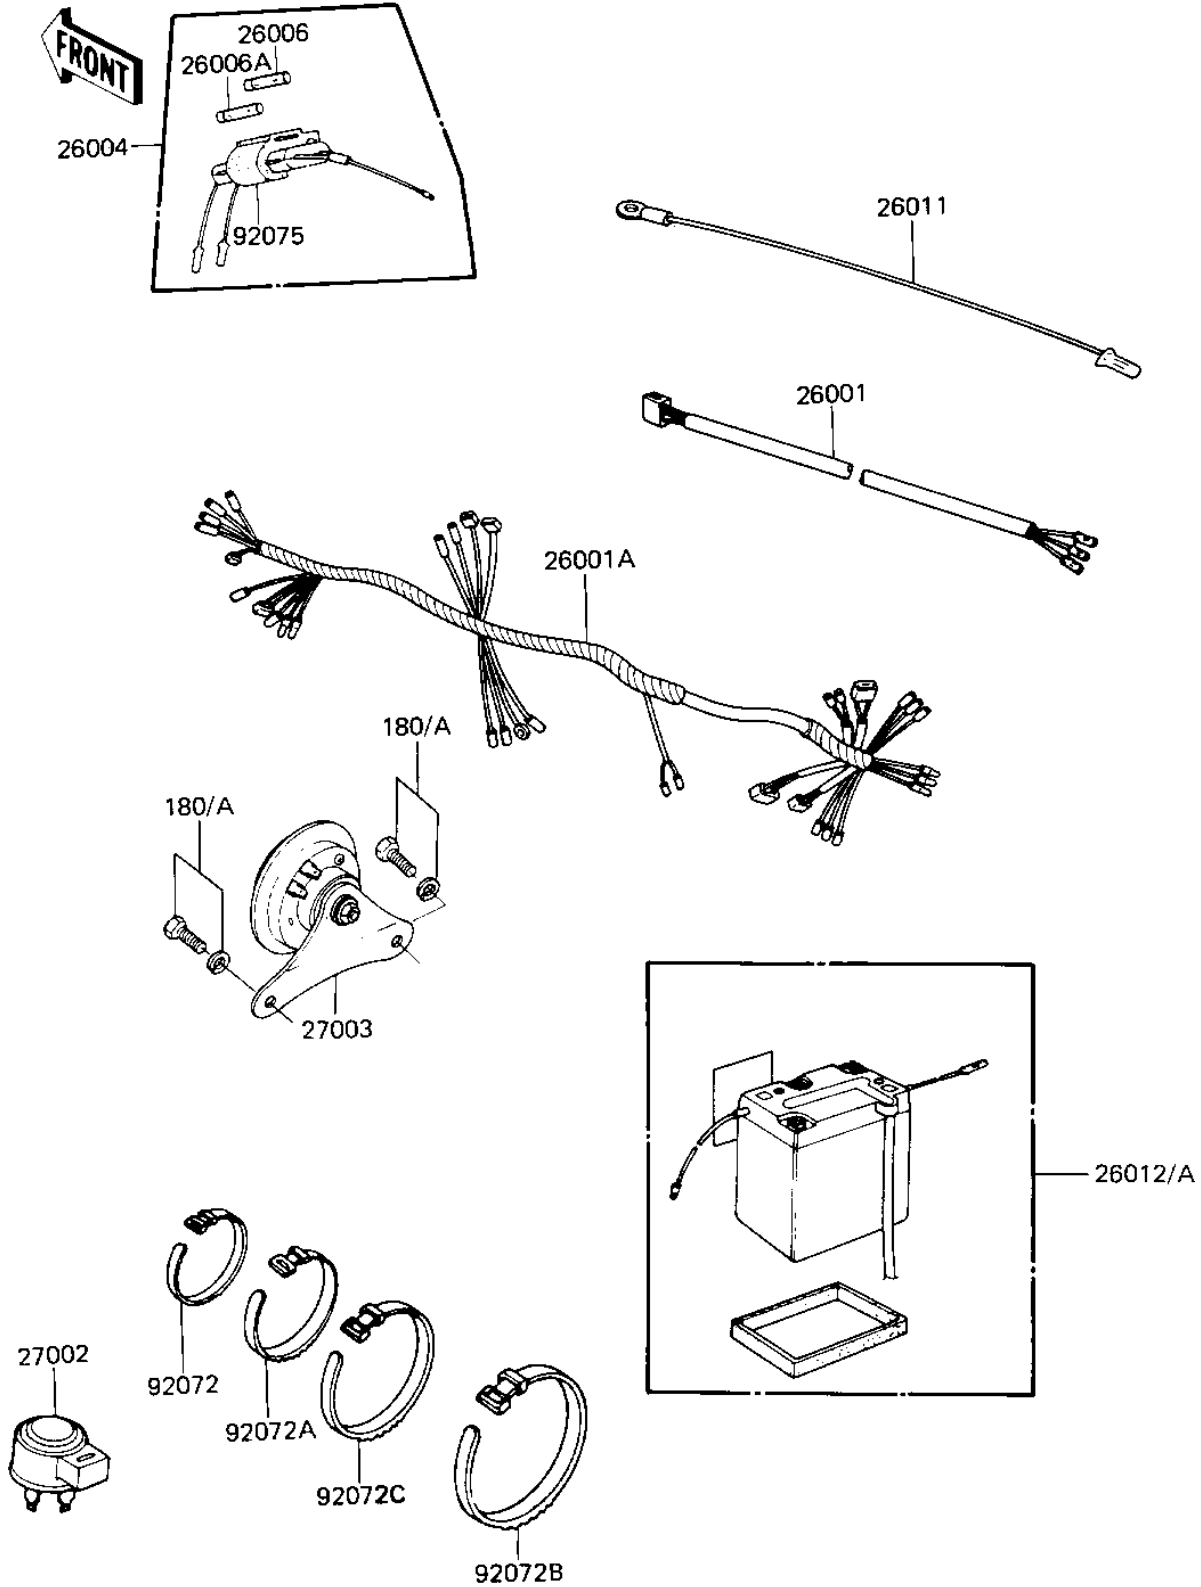

1986 KE100 PARTS DIAGRAM

CHASSIS ELECTRICAL EQUIPMENT

F2760-0094

1986 KE100 PARTS LIST

CHASSIS ELECTRICAL EQUIPMENT

ITEM NAME	PART NUMBER	QUANTITY
WIRING HARNESS,TAIL L (Ref # 26001)	26001-1007	1
HARNESS,MAIN (Ref # 26001A)	26001-1275	1
FUSE ASSY (Ref # 26004)	26004-1010	1
FUSE,10A,L=30M/M (Ref # 26006)	26006-1002	1
FUSE,15A,L=30M/M (Ref # 26006A)	26006-1003	1
WIRE,LEAD (Ref # 26011)	26011-093	1
YUA BAT 6N6-1D-2 (Ref # 26012)	K26012-034	1
RELAY-TURN SIGNAL (Ref # 27002)	27002-013	1
HORN (Ref # 27003)	27003-1052	1
BAND,SHORT (Ref # 92072)	92072-030	1
BAND,MIDDLE (Ref # 92072A)	92072-031	1
BAND,LONG (Ref # 92072B)	92072-032	1
BAND,WIRING HARNESS (Ref # 92072C)	92072-056	1
DAMPER RUBBER (Ref # 92075)	92075-1044	1
BOLT-UPSET-WS,6X25 (Ref # 180A)	180C0625	1