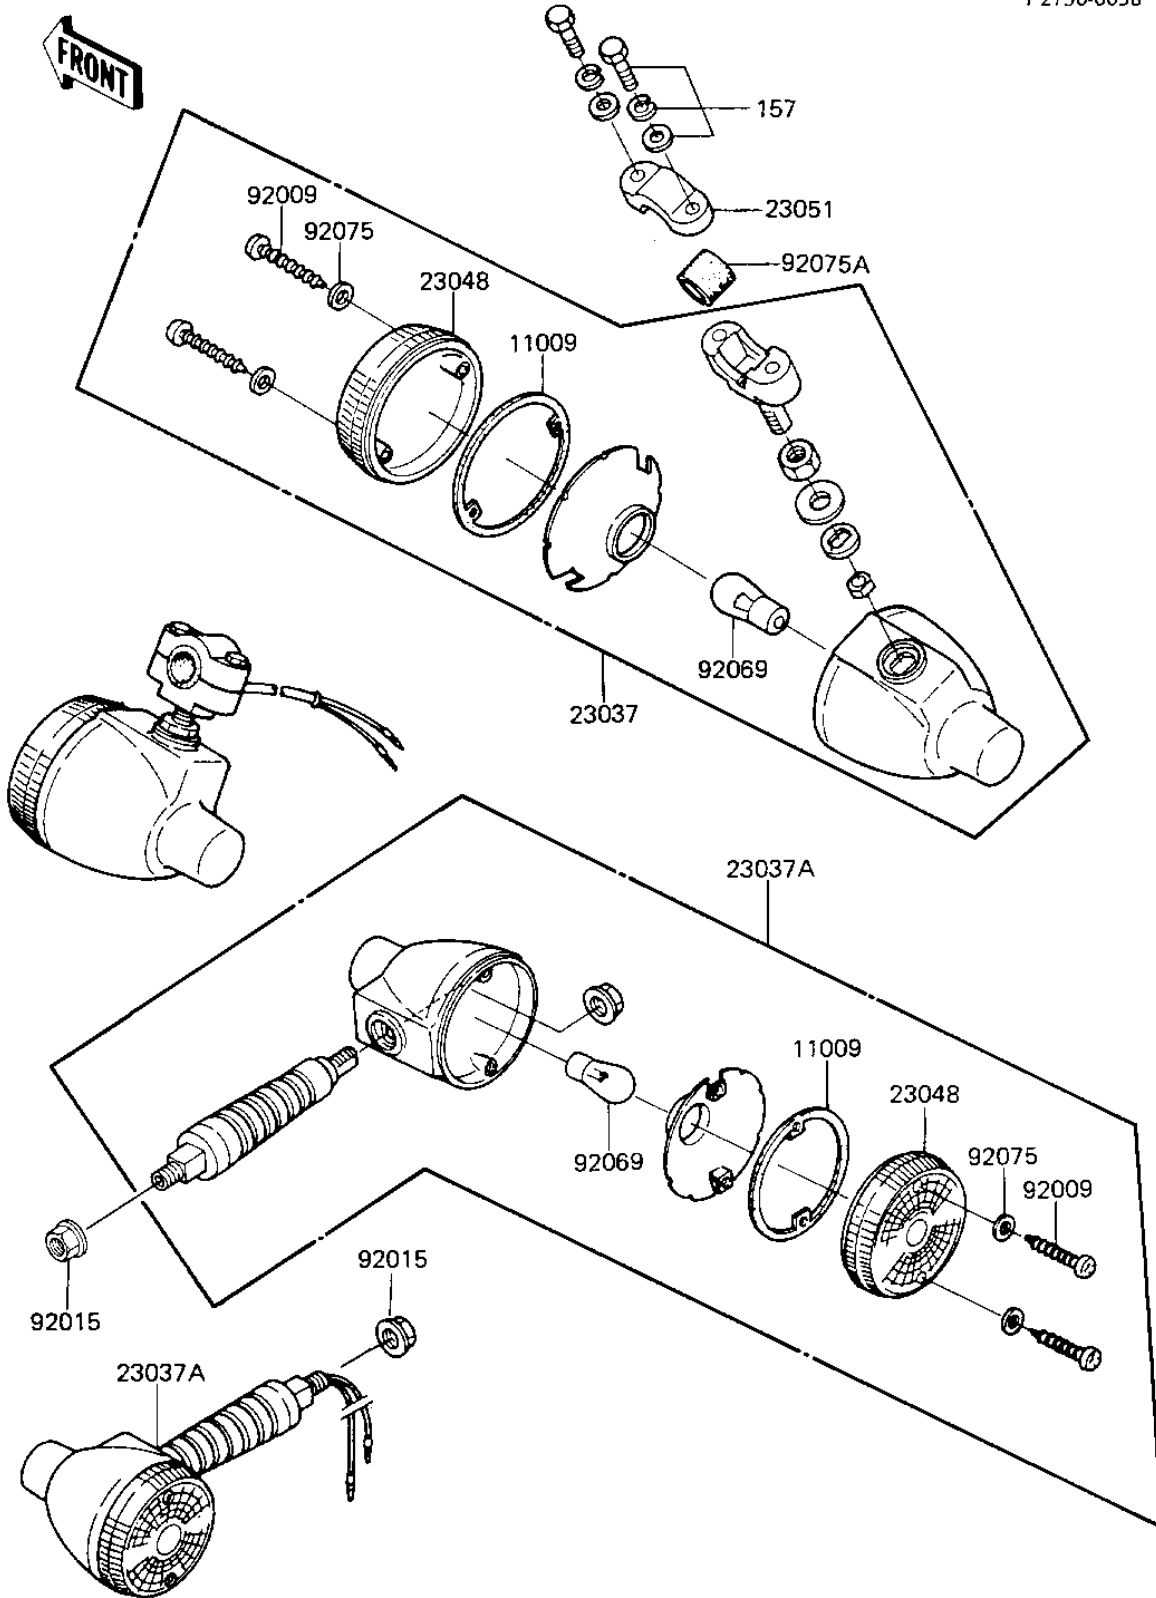

1985 KE100 (Canada Only) PARTS DIAGRAM

TURN SIGNALS

F2730-0058

1985 KE100 (Canada Only) PARTS LIST

TURN SIGNALS

ITEM NAME	PART NUMBER	QUANTITY
GASKET,SGNL LAMP LENS (Ref # 11009)	11009-1128	4
LAMP ASSY,FR SIGNAL (Ref # 23037)	23037-1039	2
LAMP ASSY,SIGNAL (Ref # 23037A)	23037-1087	2
LENS-SIGNAL LAMP (Ref # 23048)	23048-1076	4
BRACKET,F SIGNAL LAMP (Ref # 23051)	23051-1018	2
SCREW,TAPPING (Ref # 92009)	92009-1056	8
NUT,FLANGED,10MM (Ref # 92015)	92015-1428	2
BULB,6V 21CP (Ref # 92069)	92069-056	4
WASHER-PLAIN,4MM (Ref # 92075)	23058-002	8
DAMPER RUBBER (Ref # 92075A)	23066-003	2
BOLT-WSP (Ref # 157)	157B0530	4