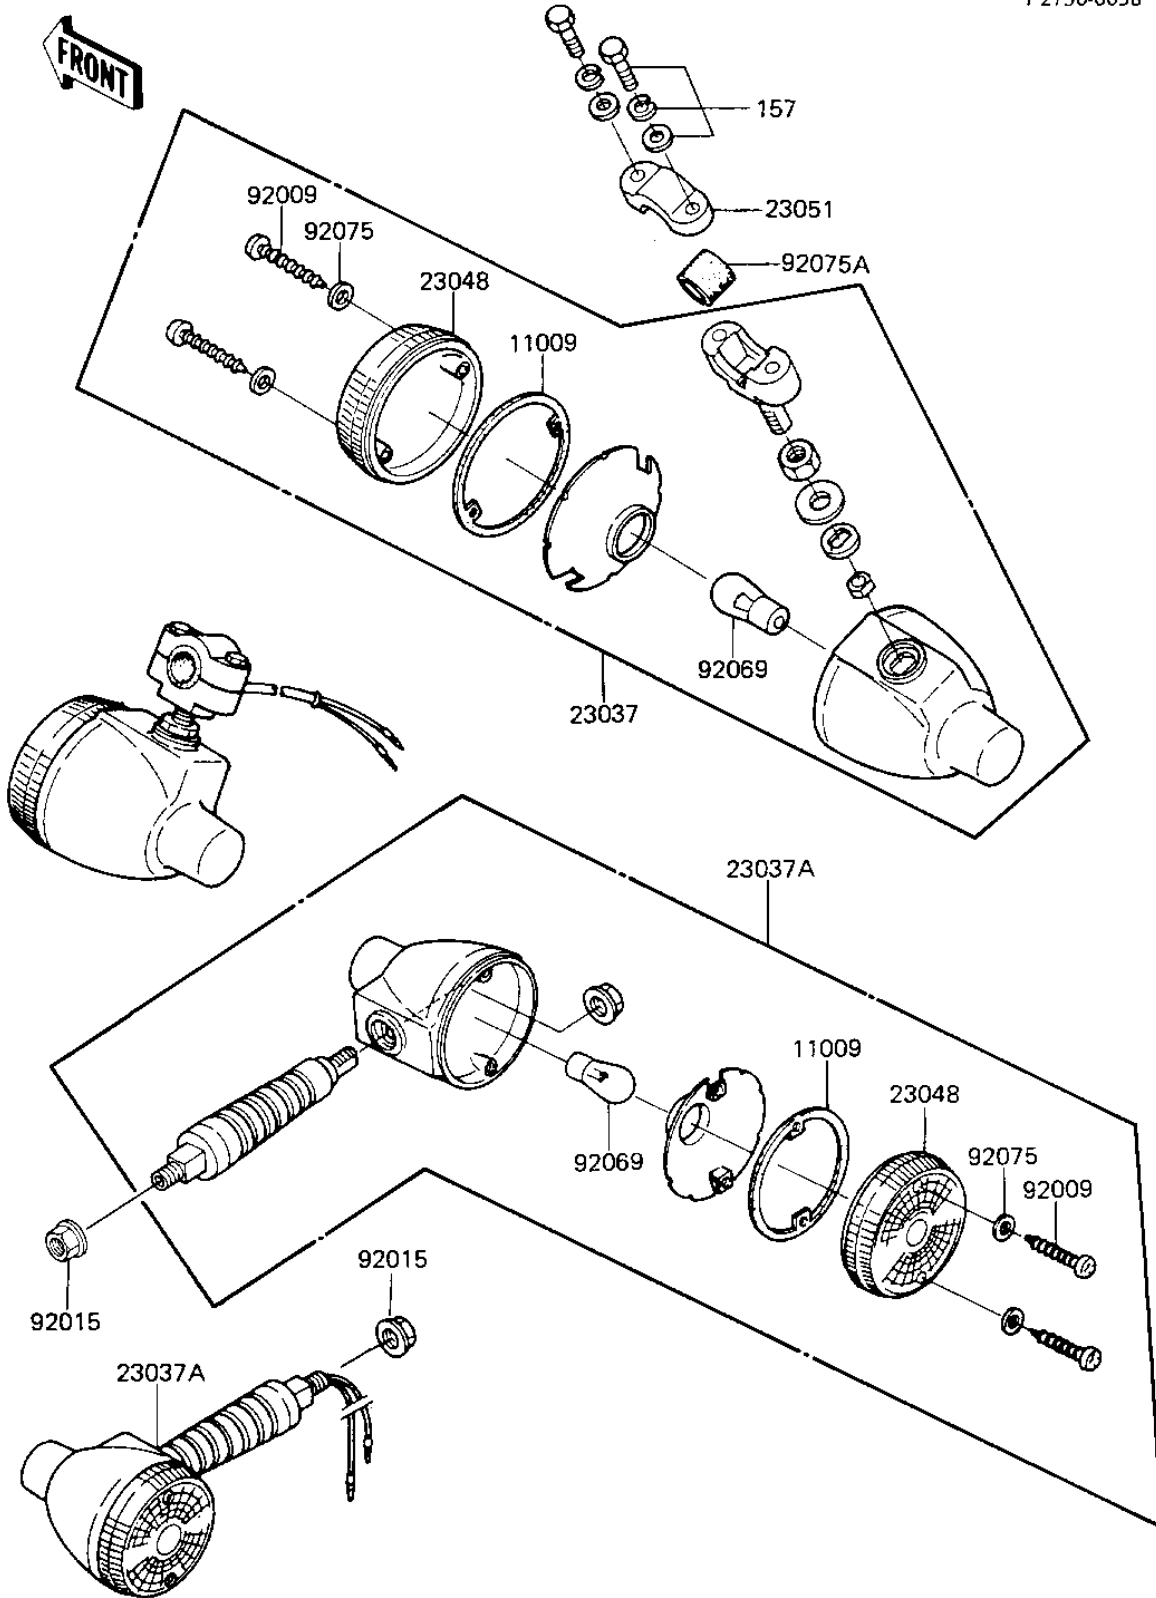

1984 KE100 PARTS DIAGRAM

TURN SIGNALS

F2730-0058

1984 KE100 PARTS LIST

TURN SIGNALS

ITEM NAME	PART NUMBER	QUANTITY
GASKET,SGNL LAMP LENS (Ref # 11009)	11009-1128	1
LAMP ASSY,FR SIGNAL (Ref # 23037)	23037-1039	1
LAMP ASSY,SIGNAL (Ref # 23037A)	23037-1087	1
LENS-SIGNAL LAMP (Ref # 23048)	23048-1076	1
BRACKET,F SIGNAL LAMP (Ref # 23051)	23051-1018	1
SCREW,TAPPING (Ref # 92009)	92009-1056	1
NUT,FLANGED,10MM (Ref # 92015)	92015-1428	1
BULB,6V 21CP (Ref # 92069)	92069-056	1
WASHER-PLAIN,4MM (Ref # 92075)	23058-002	1
DAMPER RUBBER (Ref # 92075A)	23066-003	1
BOLT-WSP (Ref # 157)	157B0530	1