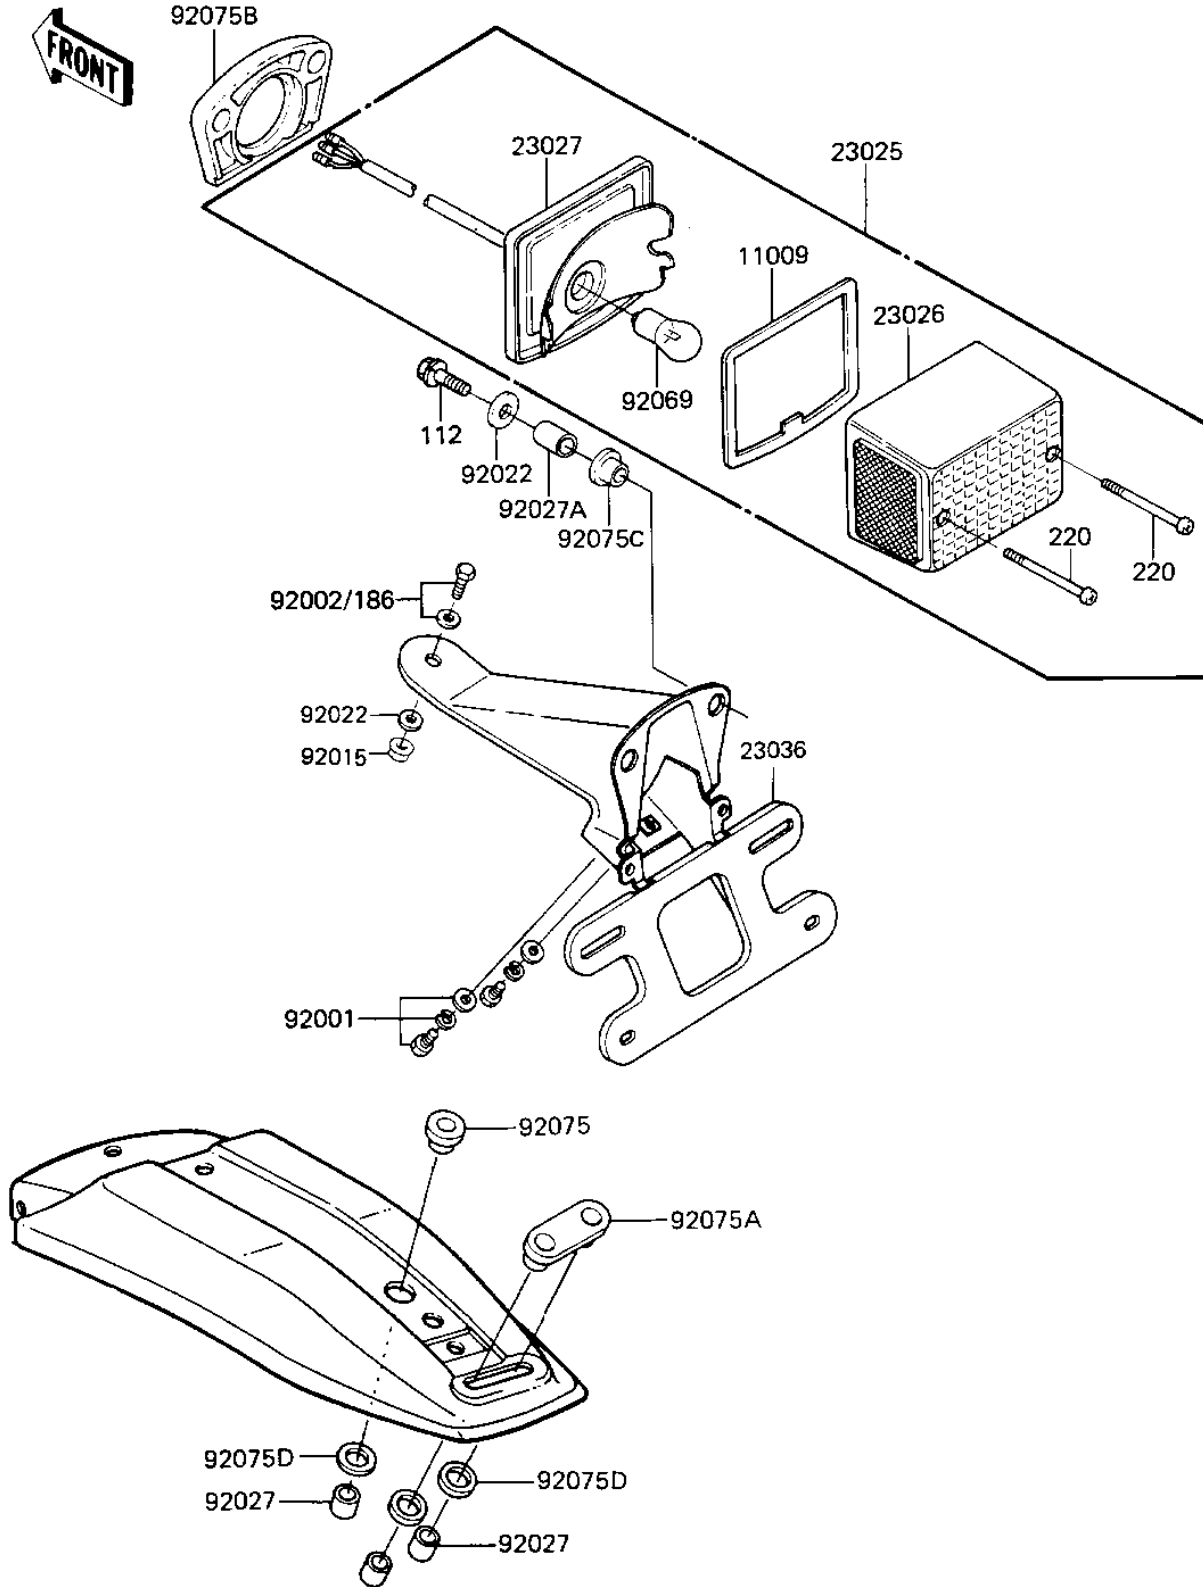

1985 KE100 (Canada Only) PARTS DIAGRAM

TAILLIGHT

F2720-0068

1985 KE100 (Canada Only) PARTS LIST

TAILLIGHT

ITEM NAME	PART NUMBER	QUANTITY
GASKET, TAIL LAMP LENS (Ref # 11009)	11009-1078	1
LAMP-TAIL (Ref # 23025)	23025-1032	1
LENS, TAIL LAMP (Ref # 23026)	23026-1003	1
CASE, TAIL LAMP (Ref # 23027)	23027-1020	1
BRACKET, LICENSE PLATE (Ref # 23036)	23036-1010	1
BOLT (Ref # 92001)	92001-1768	2
BOLT, 6X28 (Ref # 92002)	92002-1125	1
NUT-6MM (Ref # 92015)	92015-1078	1
WASHER 6.5X20X1.6T (Ref # 92022)	92022-125	3
COLLAR 6.8X10X14.5 (Ref # 92027)	92027-156	3
COLLAR, 6.1X8X15.7 (Ref # 92027A)	92027-1819	2
BULB, 60-32/3CP (Ref # 92069)	92069-074	1
DAMPER, TAIL LAMP (Ref # 92075)	92075-1004	1
DAMPER, TAIL LAMP (Ref # 92075A)	92075-1005	1
DAMPER RUBBER, TL LAMP (Ref # 92075B)	92075-1094	1
DAMPER RUBBER (Ref # 92075C)	92075-1095	2
DAMPER RUBBER, SIGNAL (Ref # 92075D)	92075-310	3
BOLT-UPSET (Ref # 112)	112G0625	2
SCREW-PAN-CROS (Ref # 220)	220B0440	2