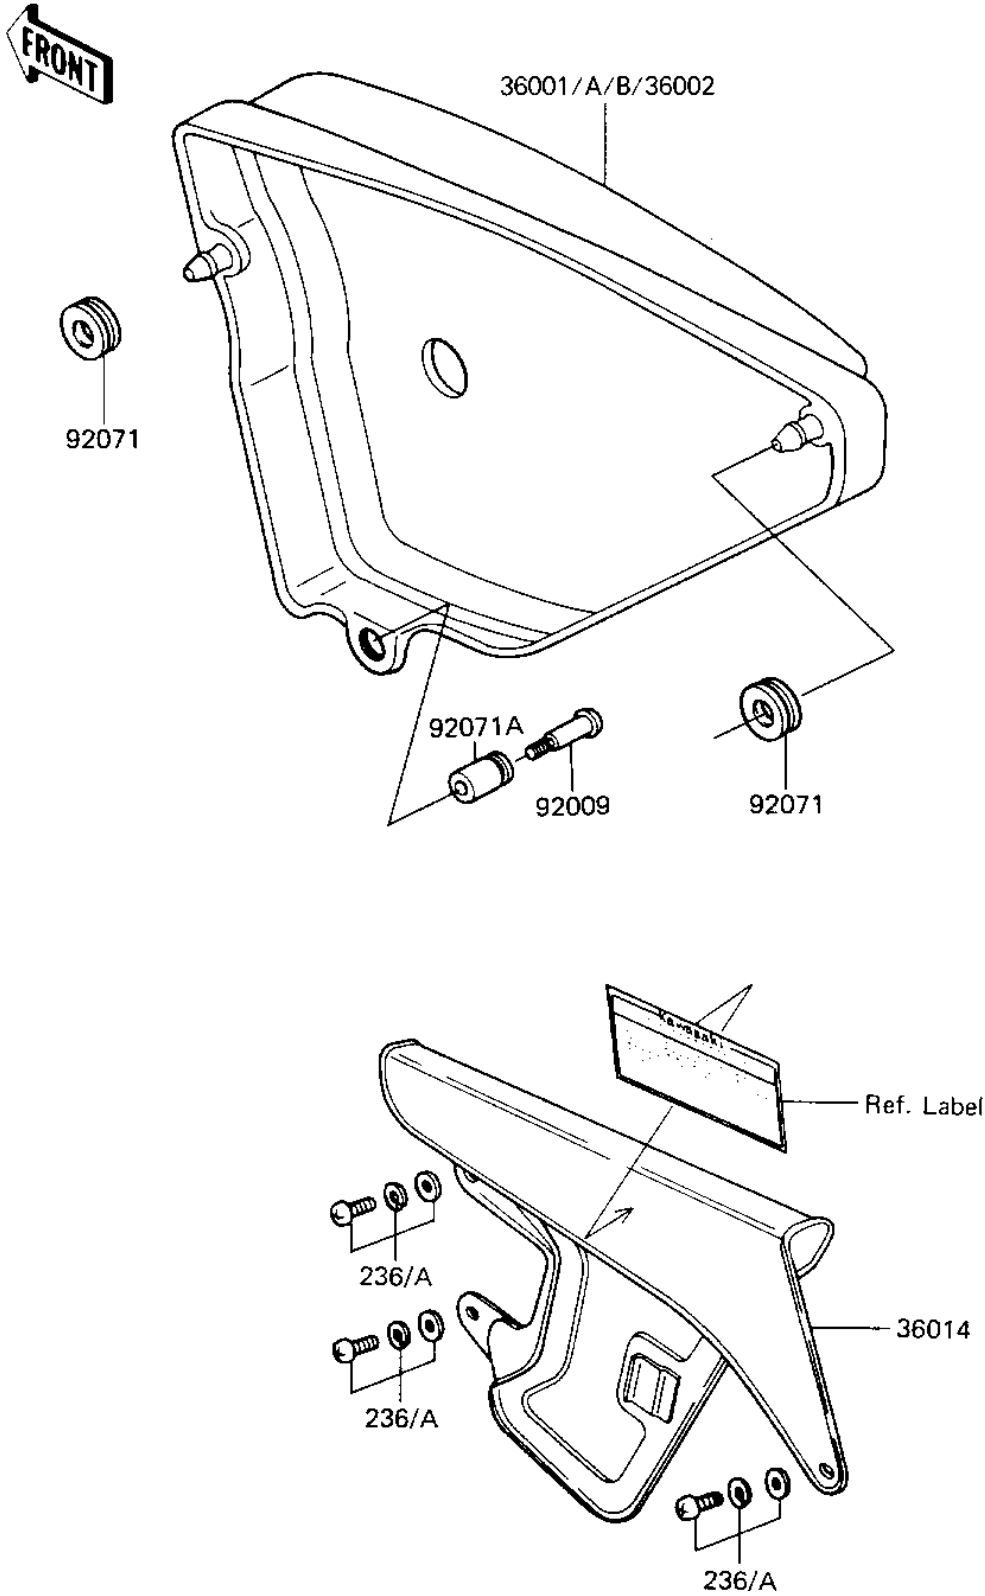

1985 KE100 (Canada Only) PARTS DIAGRAM

SIDE COVER/CHAIN COVER

F2610-0084

1985 KE100 (Canada Only) PARTS LIST

SIDE COVER/CHAIN COVER

ITEM NAME	PART NUMBER	QUANTITY
COVER-SIDE,RH,S.RED (Ref # 36001)	36001-1137-6B	1
CASE-CHAIN,BLACK (Ref # 36014)	36014-1047	1
SCREW PLUG (Ref # 92009)	92009-1001	1
GROMMET (Ref # 92071)	92071-056	2
GROMMET,SIDE COVER (Ref # 92071A)	92071-1001	1
SCREW-PAN-WSP-CROS (Ref # 236A)	236C0612	3