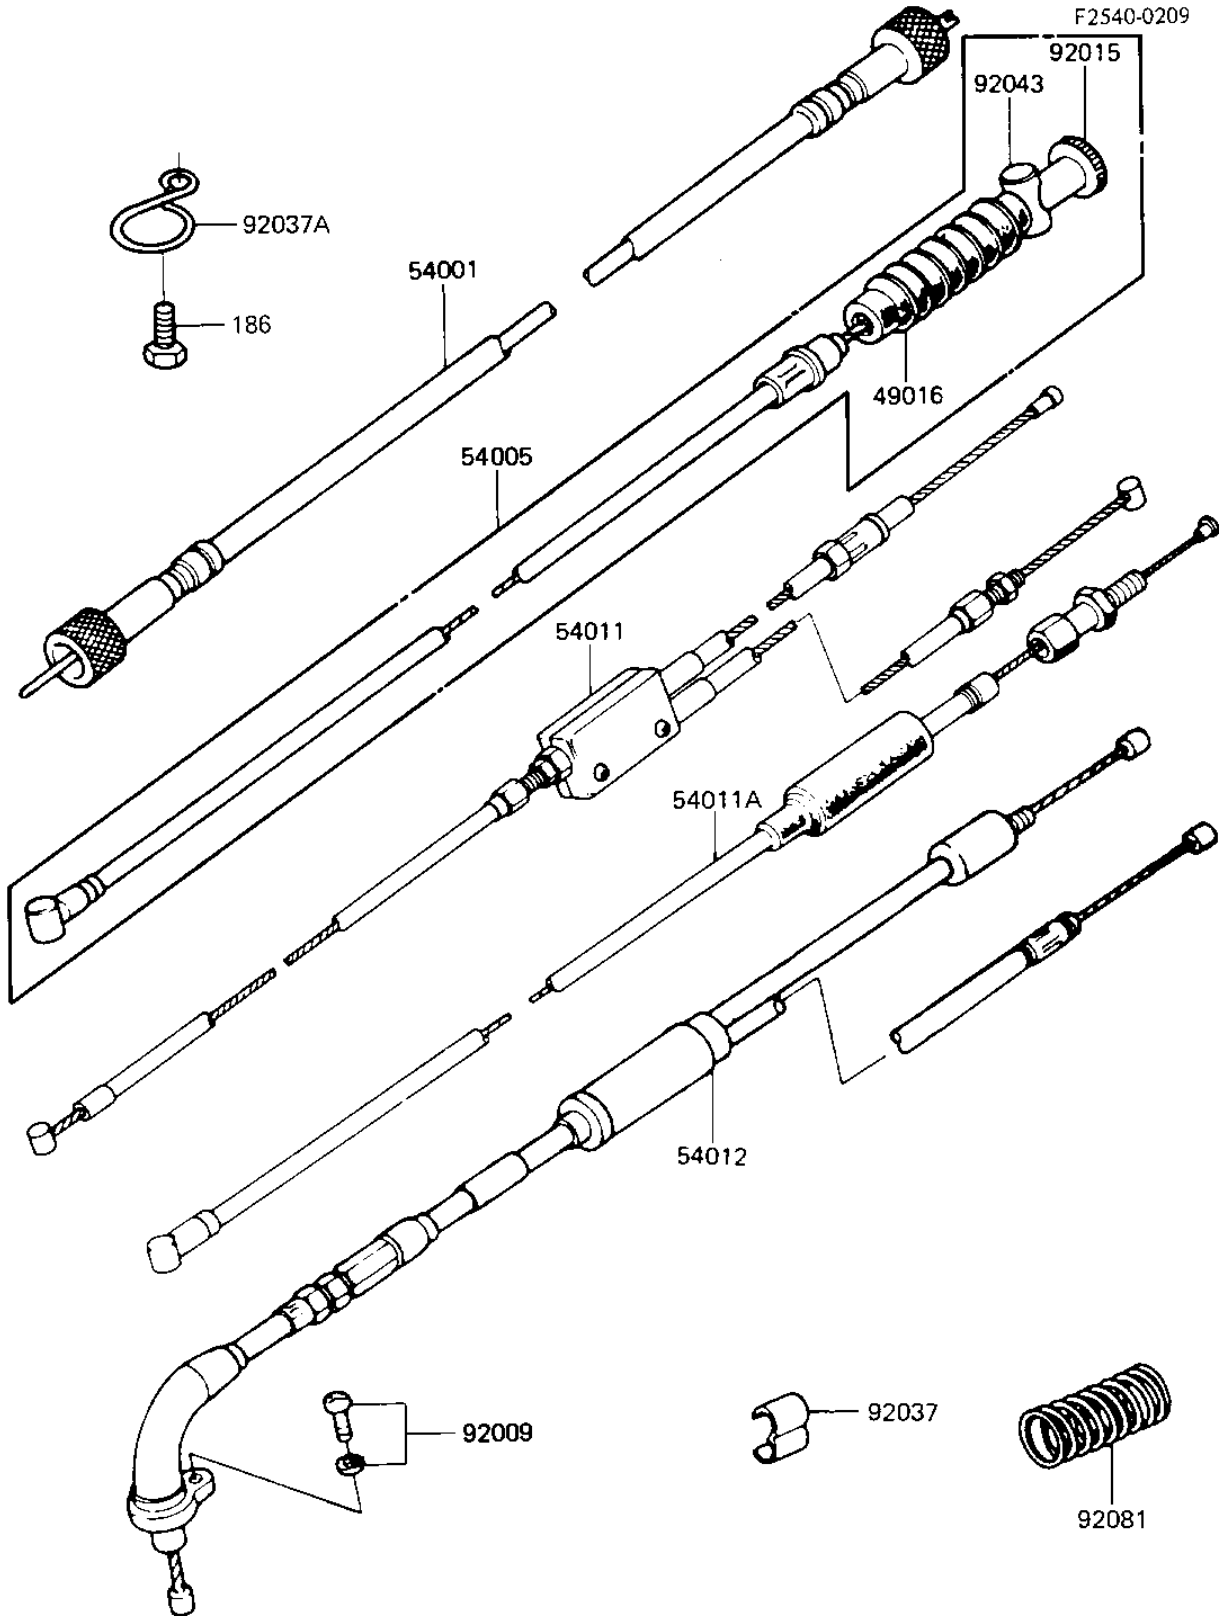

1984 KE100 PARTS DIAGRAM

CABLES

1984 KE100 PARTS LIST

CABLES

ITEM NAME	PART NUMBER	QUANTITY
DUST COVER-BRKE CABLE (Ref # 49016)	54009-008	1
CABLE,SPEEDOMETER (Ref # 54001)	54001-032	1
CABLE-BRAKE (Ref # 54005)	54005-1035	1
CABLE-CLUTCH (Ref # 54011)	54011-1054	1
CABLE-THROTTLE (Ref # 54012)	54012-1104	1
SCREW-PAN-WS-CROS (Ref # 92009)	223B0510	1
NUT-BRAKE ROD ADJUST (Ref # 92015)	92015-052	1
CLAMP-CABLE (Ref # 92037)	92037-069	1
CLAMP-CABLE (Ref # 92037A)	92037-046	1
JOINT-BRAKE ROD (Ref # 92043)	92043-082	1
SPRING,COIL (Ref # 92081)	54025-004	1
BOLT 6X12 (WP) (Ref # 186)	186B0612	1