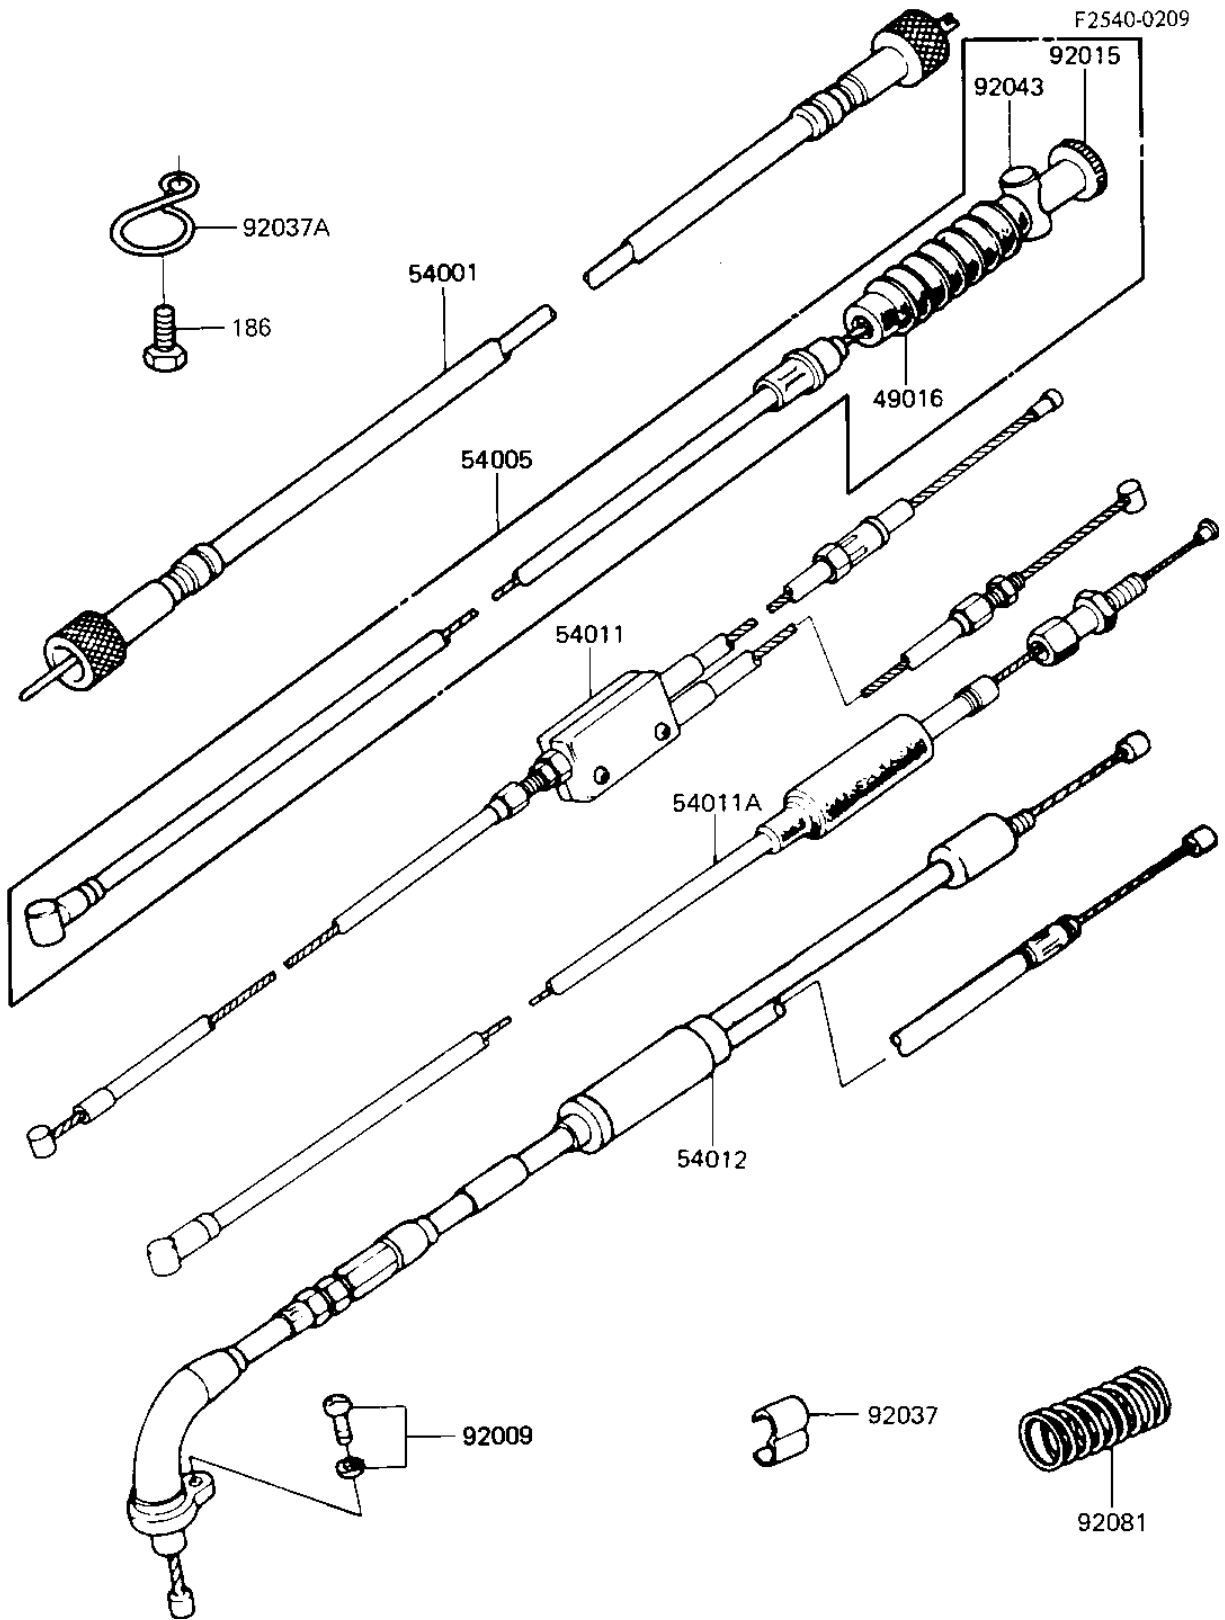

# 1983 KE100 PARTS DIAGRAM

## CABLES

# 1983 KE100 PARTS LIST

## CABLES

ITEM NAME	PART NUMBER	QUANTITY
DUST COVER-BRKE CABLE (Ref # 49016)	54009-008	1
CABLE,SPEEDOMETER (Ref # 54001)	54001-032	1
CABLE-BRAKE (Ref # 54005)	54005-1035	1
CABLE,CLUTCH (Ref # 54011A)	54011-075	1
CABLE-THROTTLE (Ref # 54012)	54012-1104	1
SCREW-PAN-WS-CROS (Ref # 92009)	223B0510	1
NUT-BRAKE ROD ADJUST (Ref # 92015)	92015-052	1
CLAMP-CABLE (Ref # 92037)	92037-069	1
CLAMP-CABLE (Ref # 92037A)	92037-046	1
JOINT-BRAKE ROD (Ref # 92043)	92043-082	1
SPRING,COIL (Ref # 92081)	54025-004	1
BOLT 6X12 (WP) (Ref # 186)	186B0612	1