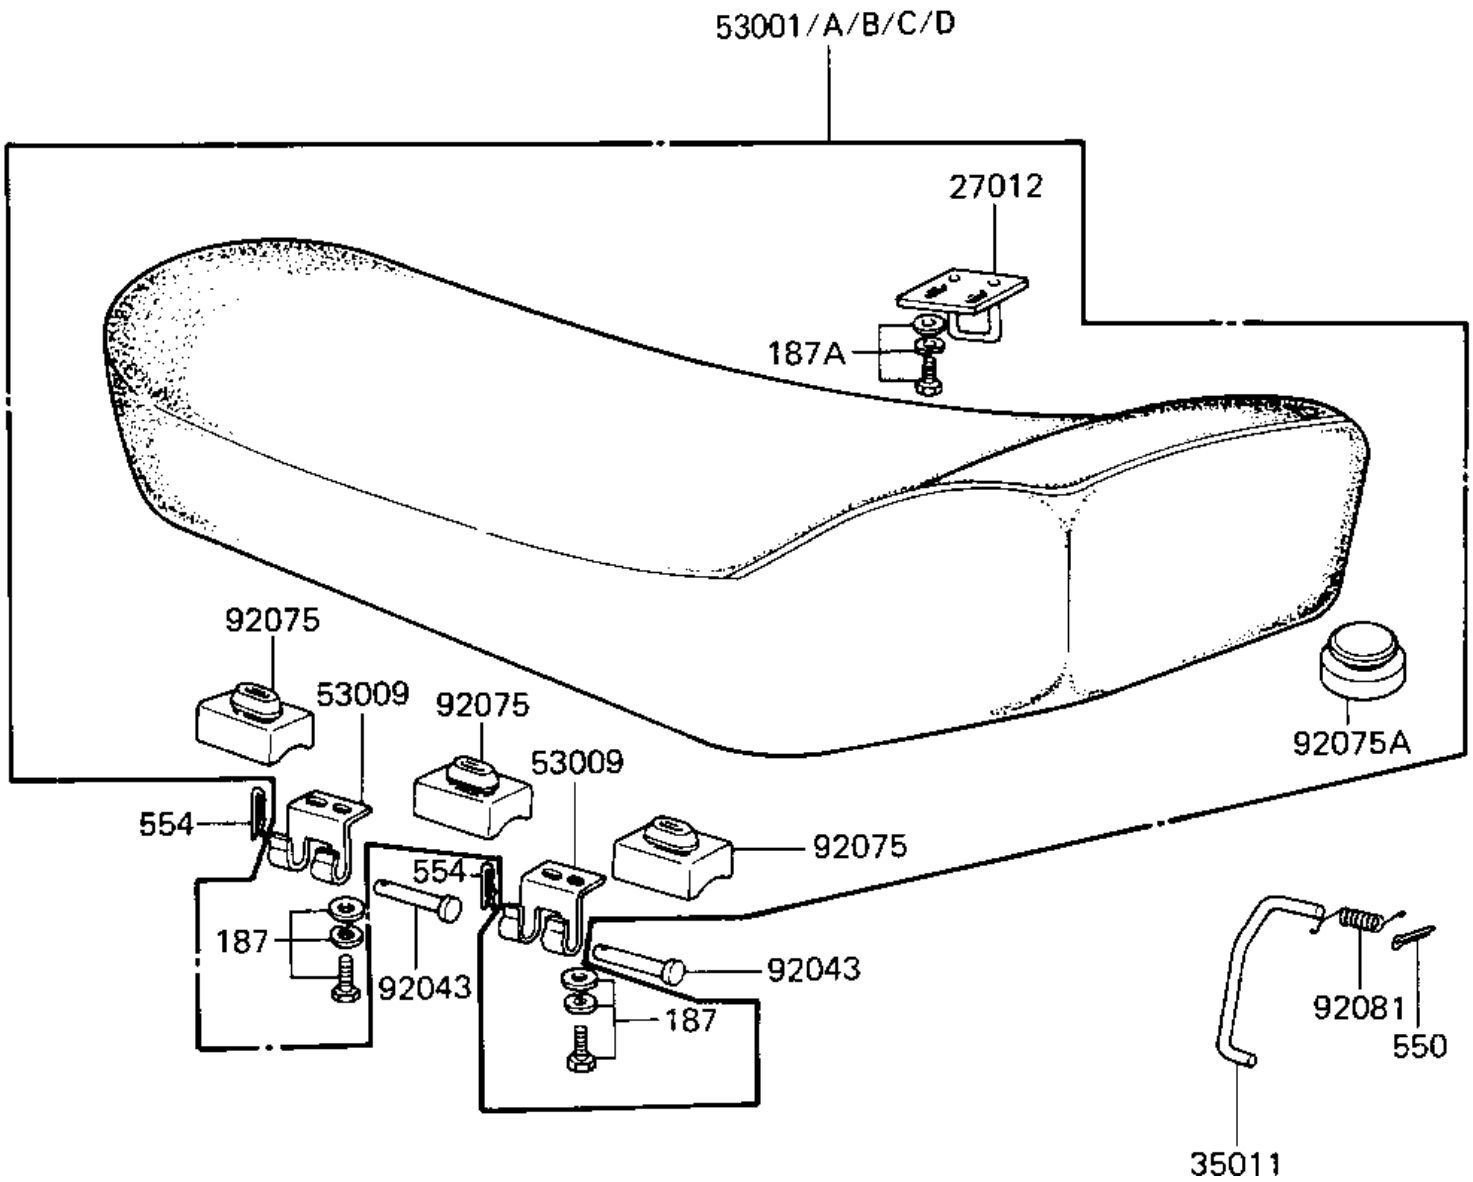

1985 KE100 (Canada Only) PARTS DIAGRAM

SEAT

F2510-0076

1985 KE100 (Canada Only) PARTS LIST

SEAT

ITEM NAME	PART NUMBER	QUANTITY
HOOK, SEAT (Ref # 27012)	53008-021	1
STAND,SEAT (Ref # 35011)	53054-003	1
53001-1452 (Canada) (Ref # 53001C)	53001-1401	1
HINGE,BLACK (Ref # 53009)	53009-017-10	2
PIN (Ref # 92043)	53011-002	2
DAMPER RUBB DUAL SEAT (Ref # 92075)	92075-023	4
DAMPER RUBBER,SEAT (Ref # 92075A)	92075-216	2
SPRING,SEAT HOOK (Ref # 92081)	53055-001	1
BOLT 6X12 (Ref # 187)	187B0612	4
BOLT 6X14 (Ref # 187A)	187B0614	2
PIN COTTER 2.0X15 (Ref # 550)	550D2015	1
PIN,SNAP (Ref # 554)	554A0600	2